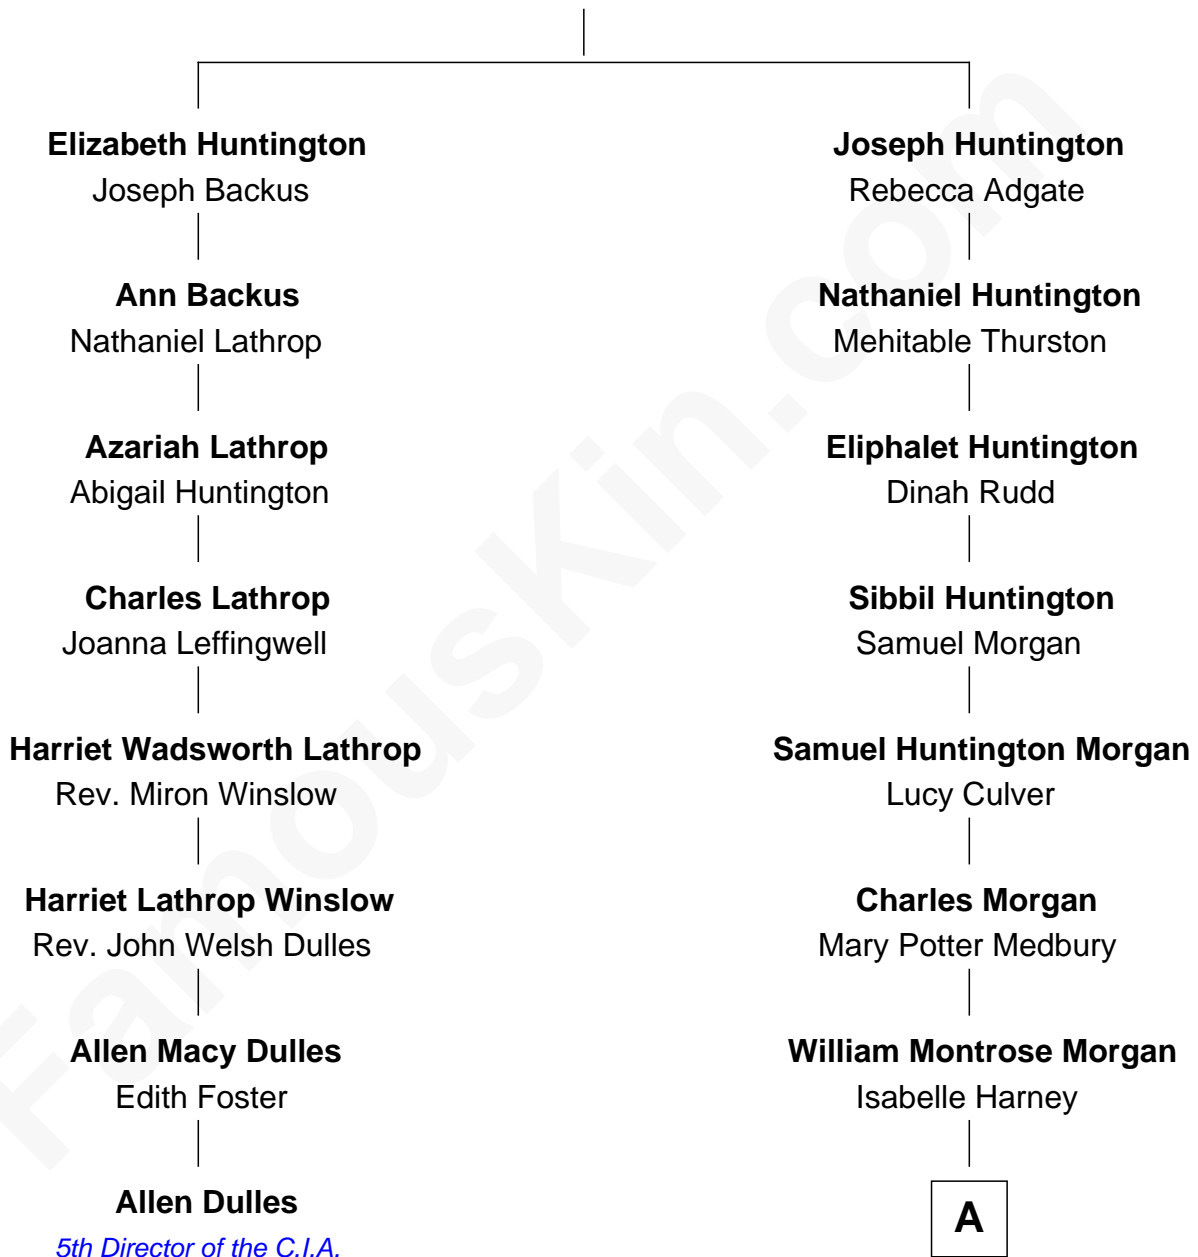

FamousKin.com Relationship Chart of

Allen Dulles

5th Director of the C.I.A.

7th cousin 1 time removed of

Ann Morgan Guilbert

TV and Movie Actress

Simon Huntington

Sarah Clark

A

—
Cornelia E. Morgan
Dr. Gerald Didra Guilbert

—
Ann Morgan Guilbert
TV and Movie Actress

FamousKin.com