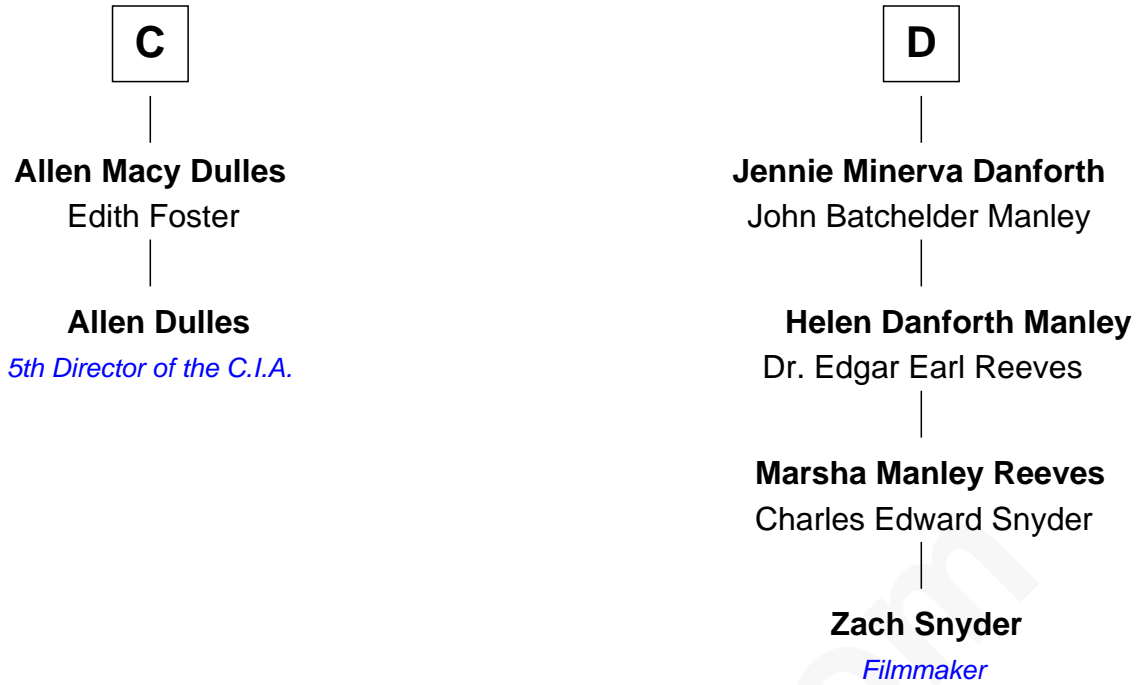

# FamousKin.com Relationship Chart of

**Allen Dulles**

*5th Director of the C.I.A.*

18th cousin 2 times removed of

**Zach Snyder**

*Filmmaker*

**Sir Thomas de Beauchamp**

Katherine de Mortimer

**Sir William Beauchamp**

Joan Fitzalan

**Joan Beauchamp**

James Butler

**Elizabeth Butler**

John Talbot

**Ann Talbot**

Sir Henry Vernon

**Elizabeth Vernon**

Sir Robert Corbet

**Dorothy Corbet**

Sir Richard Mainwaring

**Sir Arthur Mainwaring**

Margaret Mainwaring

**A**

**Maud de Beauchamp**

Margery Conyers

**Sir Ralph Bowes**

Elizabeth Clifford

**Margery Bowes**

Sir Ralph Eure

**B**

Zach Snyder photo by [Gage Skidmore](#) (CC BY-SA 2.0)