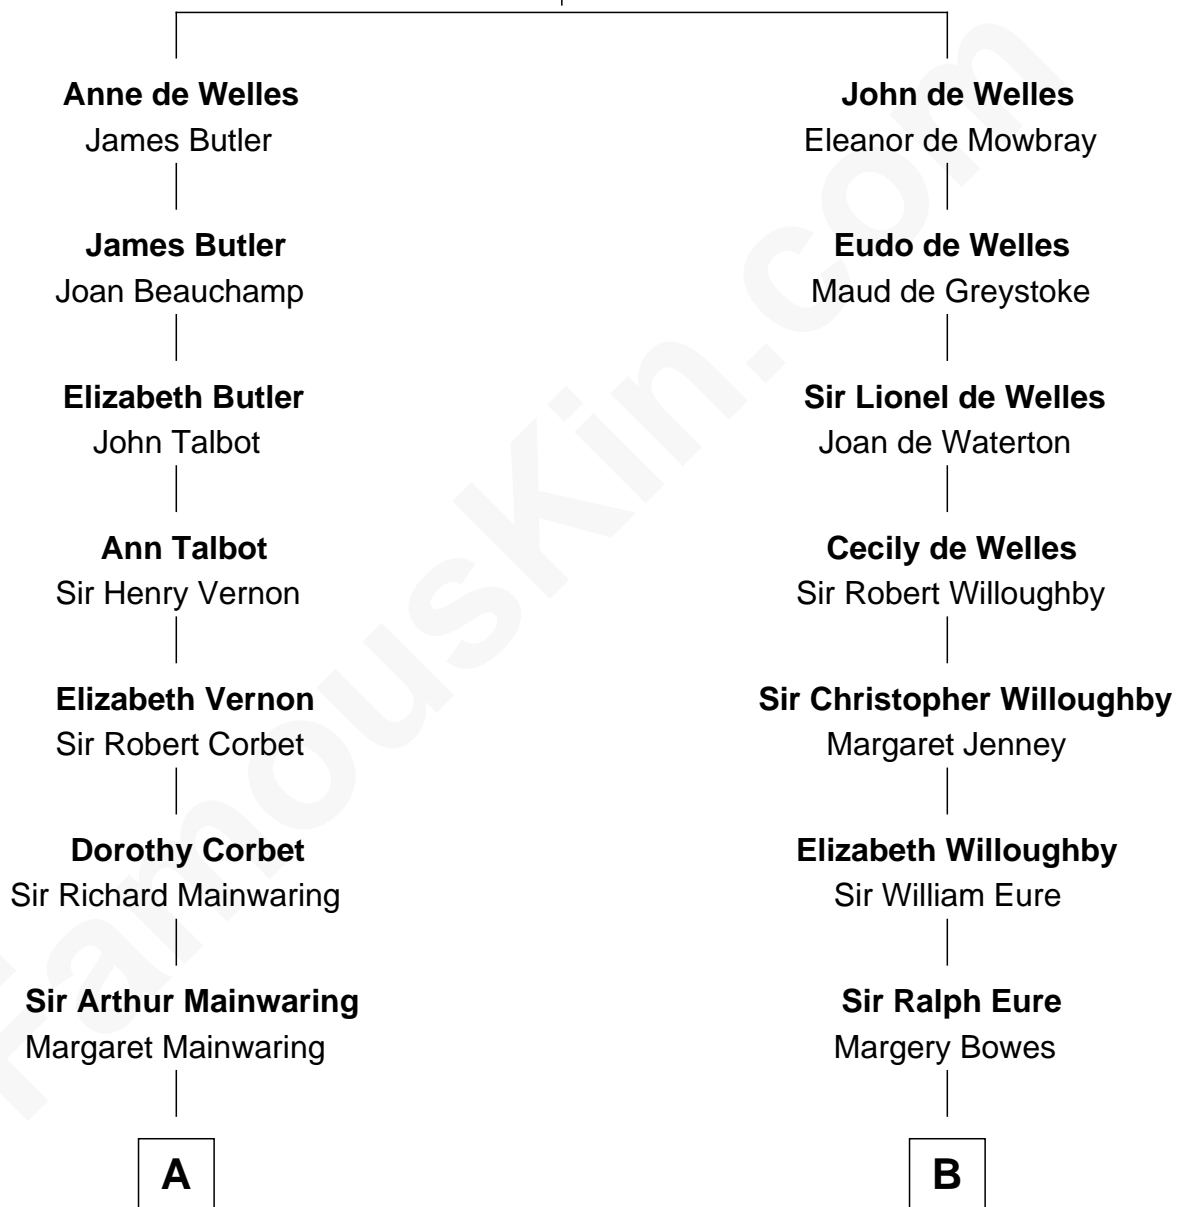

# FamousKin.com Relationship Chart of

**Allen Dulles**

*5th Director of the C.I.A.*

18th cousin 2 times removed of

**Zach Snyder**

*Filmmaker*

**John de Welles**

Maud de Roos

**C**

**Allen Macy Dulles**

Edith Foster

**Allen Dulles**

*5th Director of the C.I.A.*

**D**

**Jennie Minerva Danforth**

John Batchelder Manley

**Helen Danforth Manley**

Dr. Edgar Earl Reeves

**Marsha Manley Reeves**

Charles Edward Snyder

**Zach Snyder**

*Filmmaker*