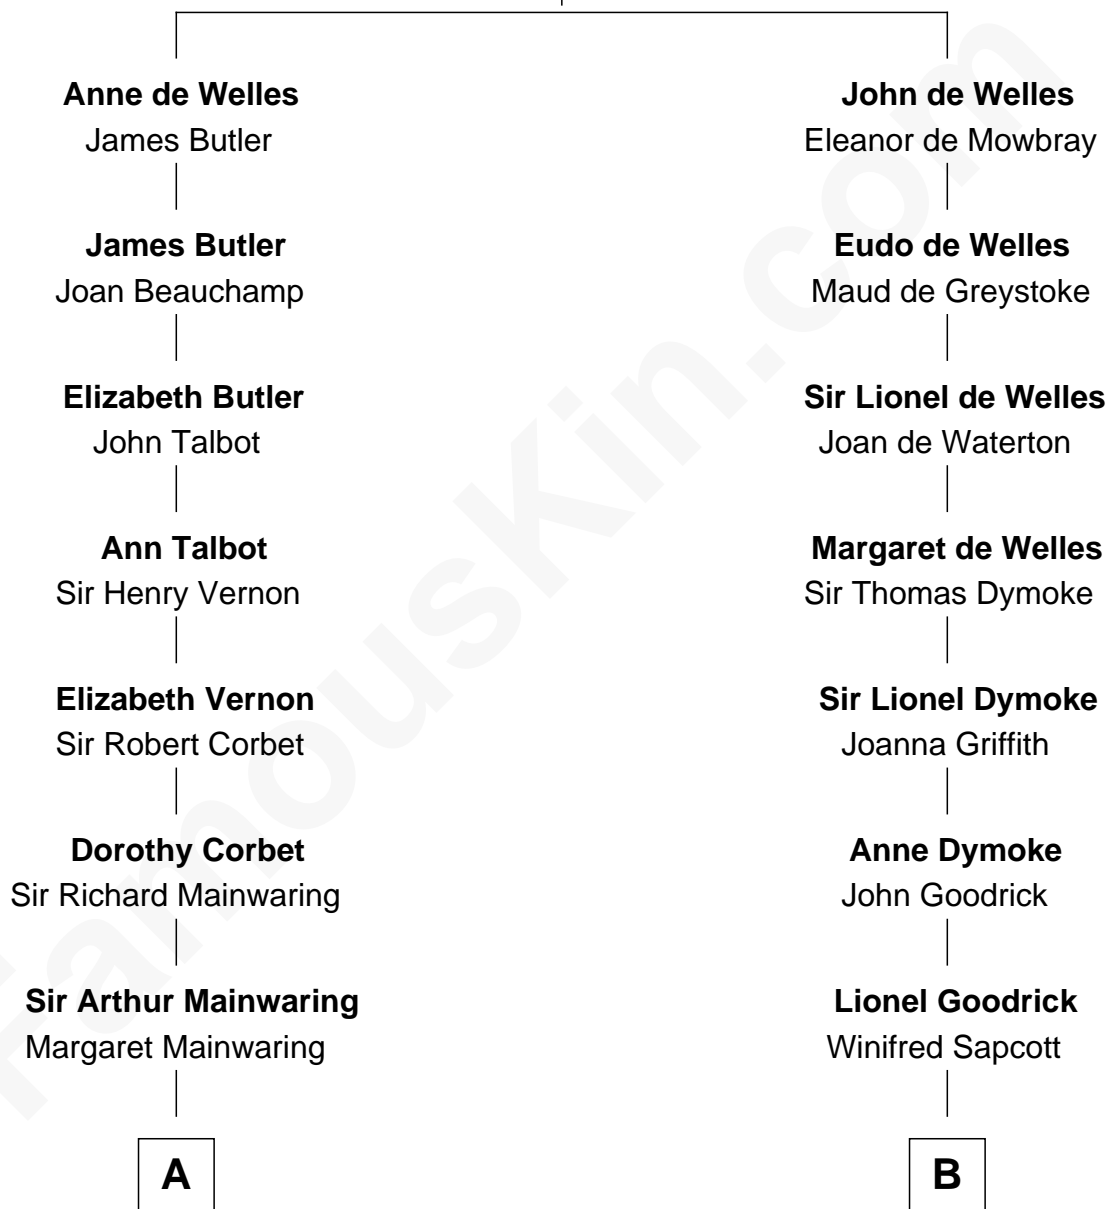

FamousKin.com Relationship Chart of

Allen Dulles

5th Director of the C.I.A.

17th cousin 1 time removed of

Robert Frost

Poet and Playwright

John de Welles

Maud de Roos

C

Allen Macy Dulles

Edith Foster

Allen Dulles

5th Director of the C.I.A.

FamousKin.com