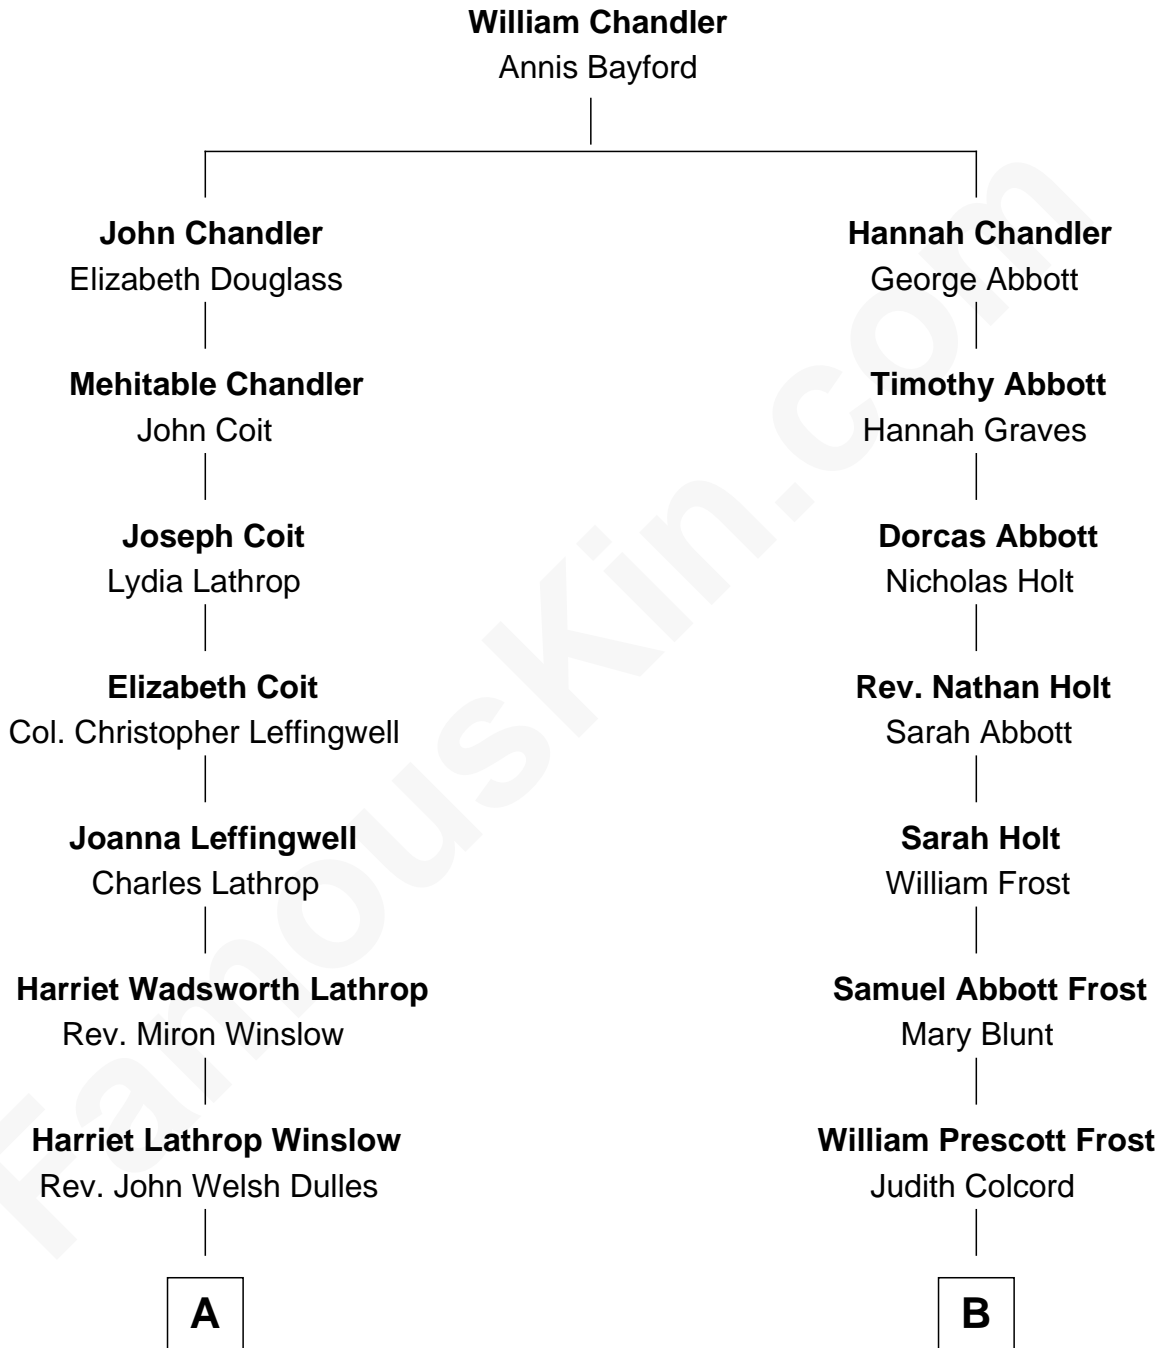

FamousKin.com Relationship Chart of

Allen Dulles

5th Director of the C.I.A.

8th cousin of

Robert Frost

Poet and Playwright

A

Allen Macy Dulles

Edith Foster

Allen Dulles

5th Director of the C.I.A.

B

William Prescott Frost

Isabella Moodie

Robert Frost

Poet and Playwright