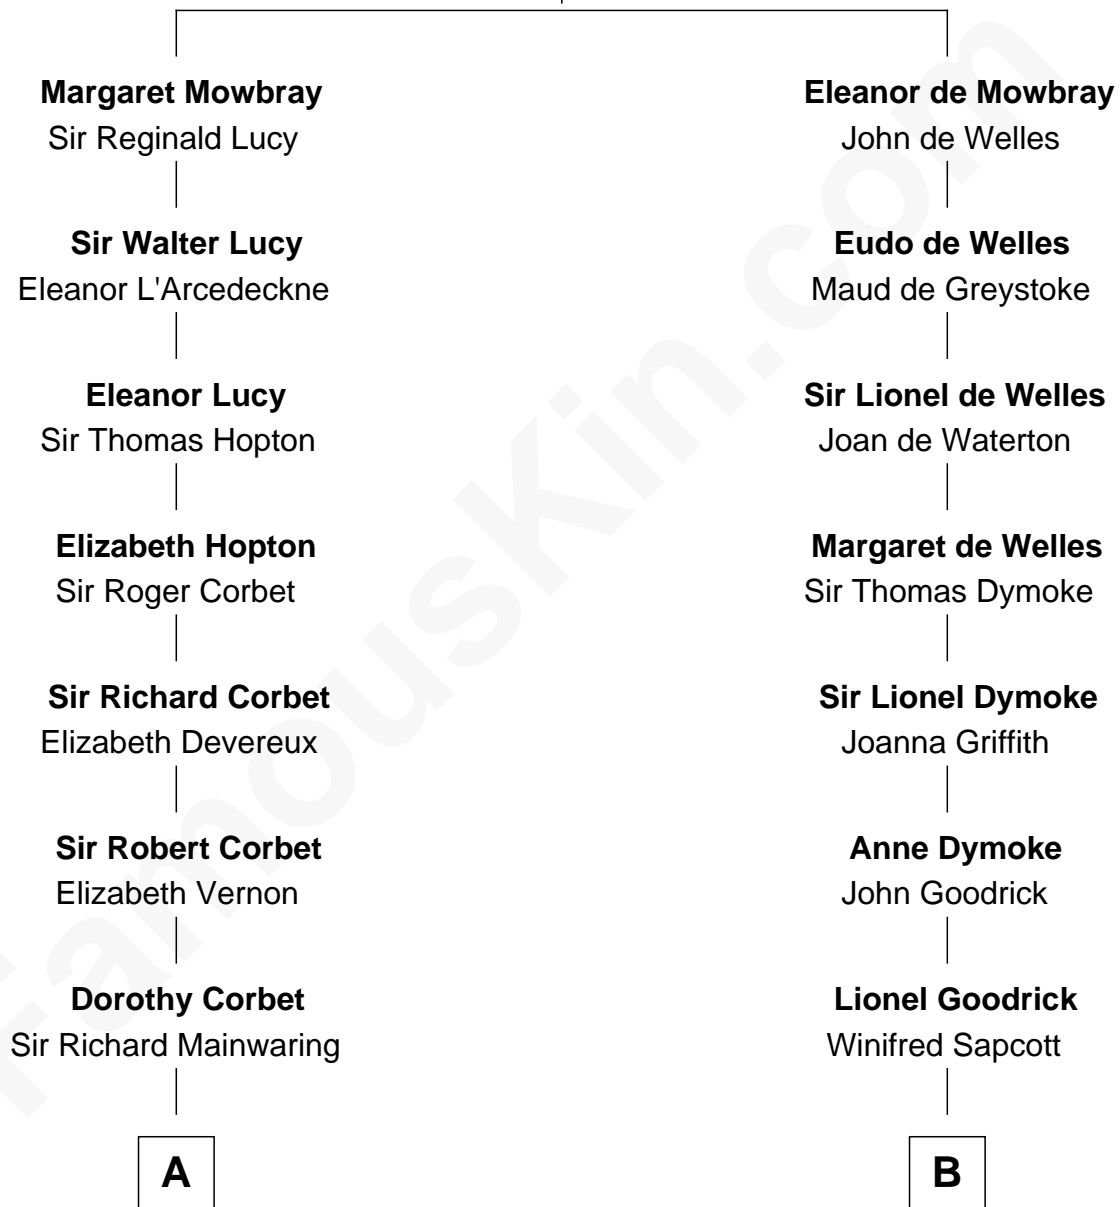

# FamousKin.com Relationship Chart of

**Allen Dulles**

*5th Director of the C.I.A.*

17th cousin 2 times removed of

**Robert Frost**

*Poet and Playwright*

**John de Mowbray**  
Elizabeth de Segrave

**C**

—  
**Harriet Lathrop Winslow**

Rev. John Welsh Dulles

—  
**Allen Macy Dulles**

Edith Foster

—  
**Allen Dulles**

*5th Director of the C.I.A.*

FamousKin.com