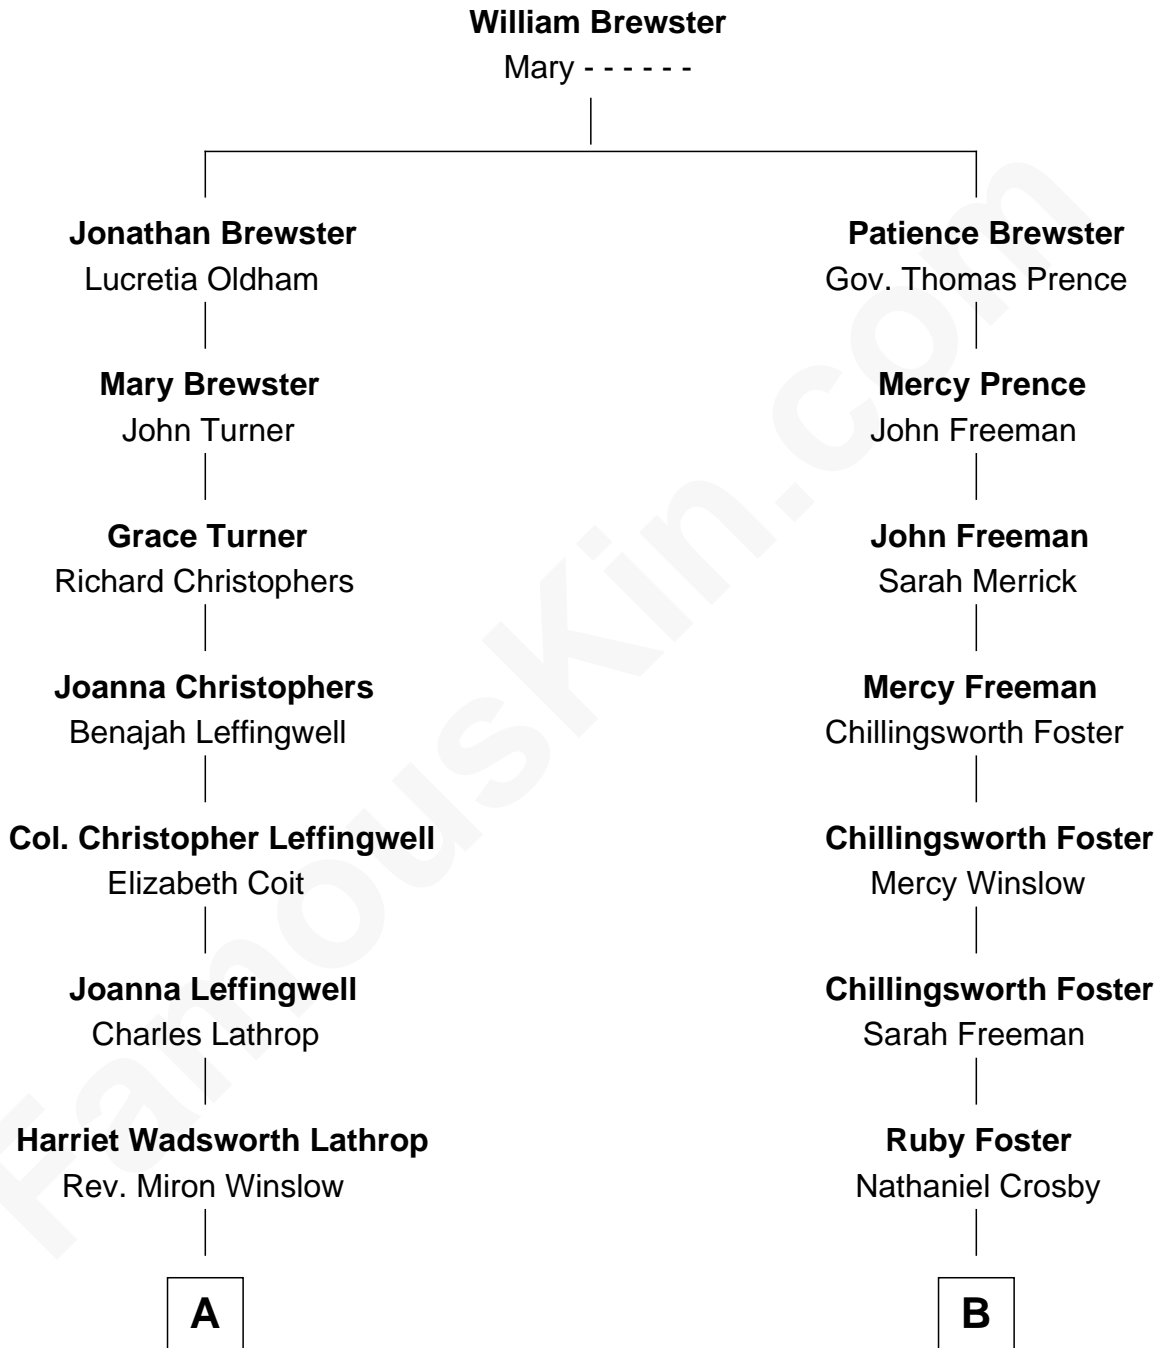

FamousKin.com Relationship Chart of

Allen Dulles

5th Director of the C.I.A.

9th cousin 1 time removed of

Bing Crosby

Singer and Movie Actor

A

Harriet Lathrop Winslow
Rev. John Welsh Dulles

Allen Macy Dulles
Edith Foster

Allen Dulles
5th Director of the C.I.A.

B

Nathaniel Crosby
Mary Lincoln

Nathaniel Crosby
Cordelia Jane Smith

Harry Lincoln Crosby
Catherine Harrigan

Bing Crosby
Singer and Movie Actor