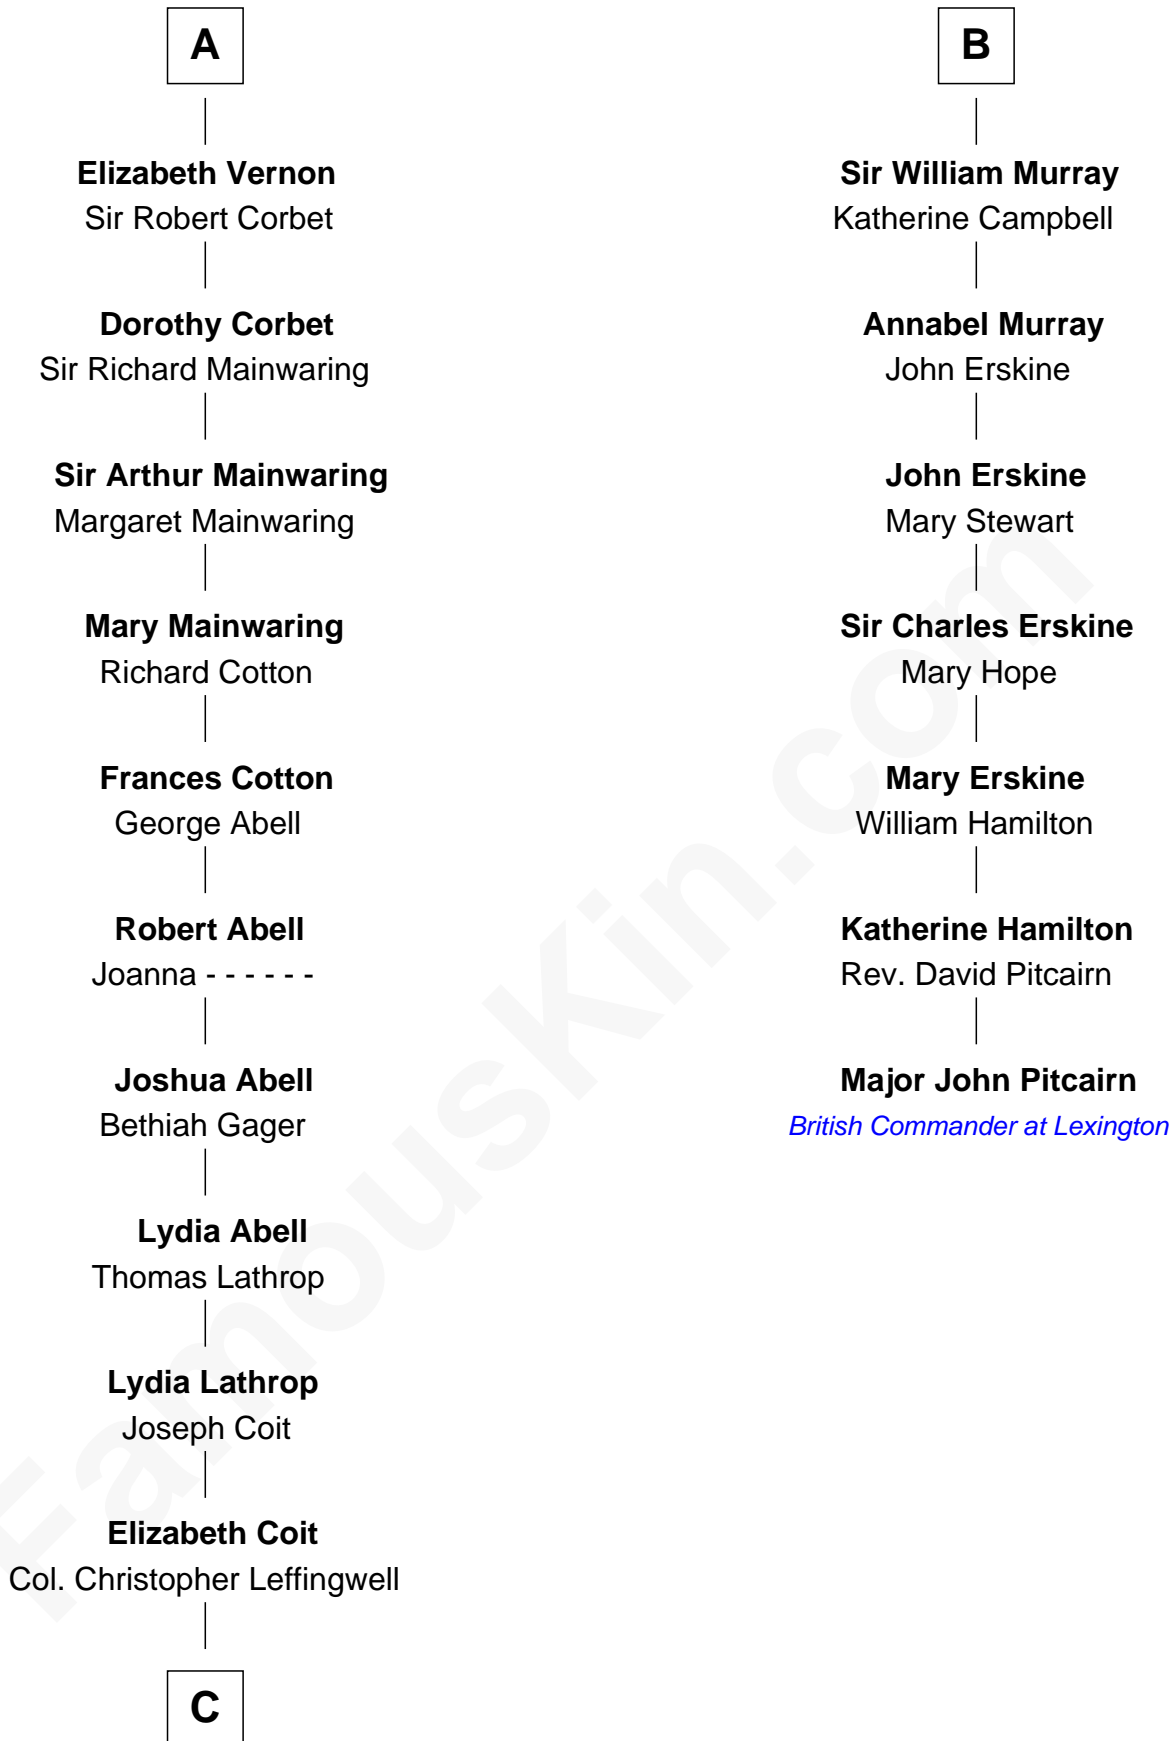

FamousKin.com Relationship Chart of

Allen Dulles

5th Director of the C.I.A.

13th cousin 8 times removed of

Major John Pitcairn

British Commander at Battle of Lexington

C

Joanna Leffingwell

Charles Lathrop

Harriet Wadsworth Lathrop

Rev. Miron Winslow

Harriet Lathrop Winslow

Rev. John Welsh Dulles

Allen Macy Dulles

Edith Foster

Allen Dulles