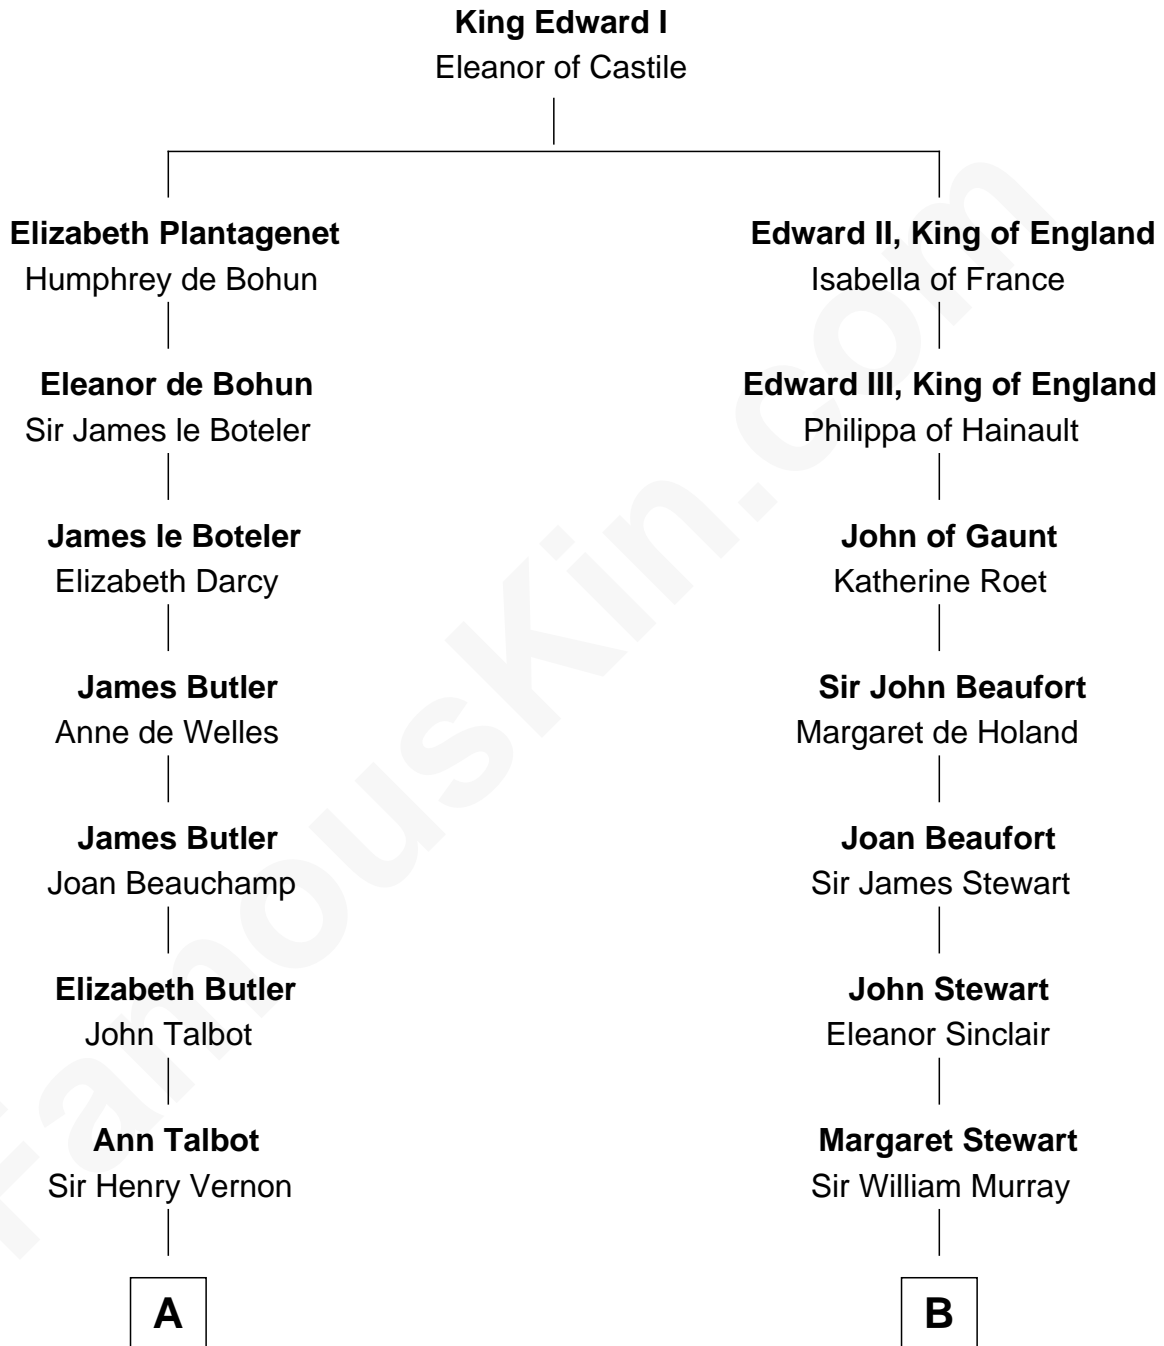

FamousKin.com Relationship Chart of

Allen Dulles

5th Director of the C.I.A.

13th cousin 8 times removed of

Major John Pitcairn

British Commander at Battle of Lexington

C

Joanna Leffingwell

Charles Lathrop

Harriet Wadsworth Lathrop

Rev. Miron Winslow

Harriet Lathrop Winslow

Rev. John Welsh Dulles

Allen Macy Dulles

Edith Foster

Allen Dulles