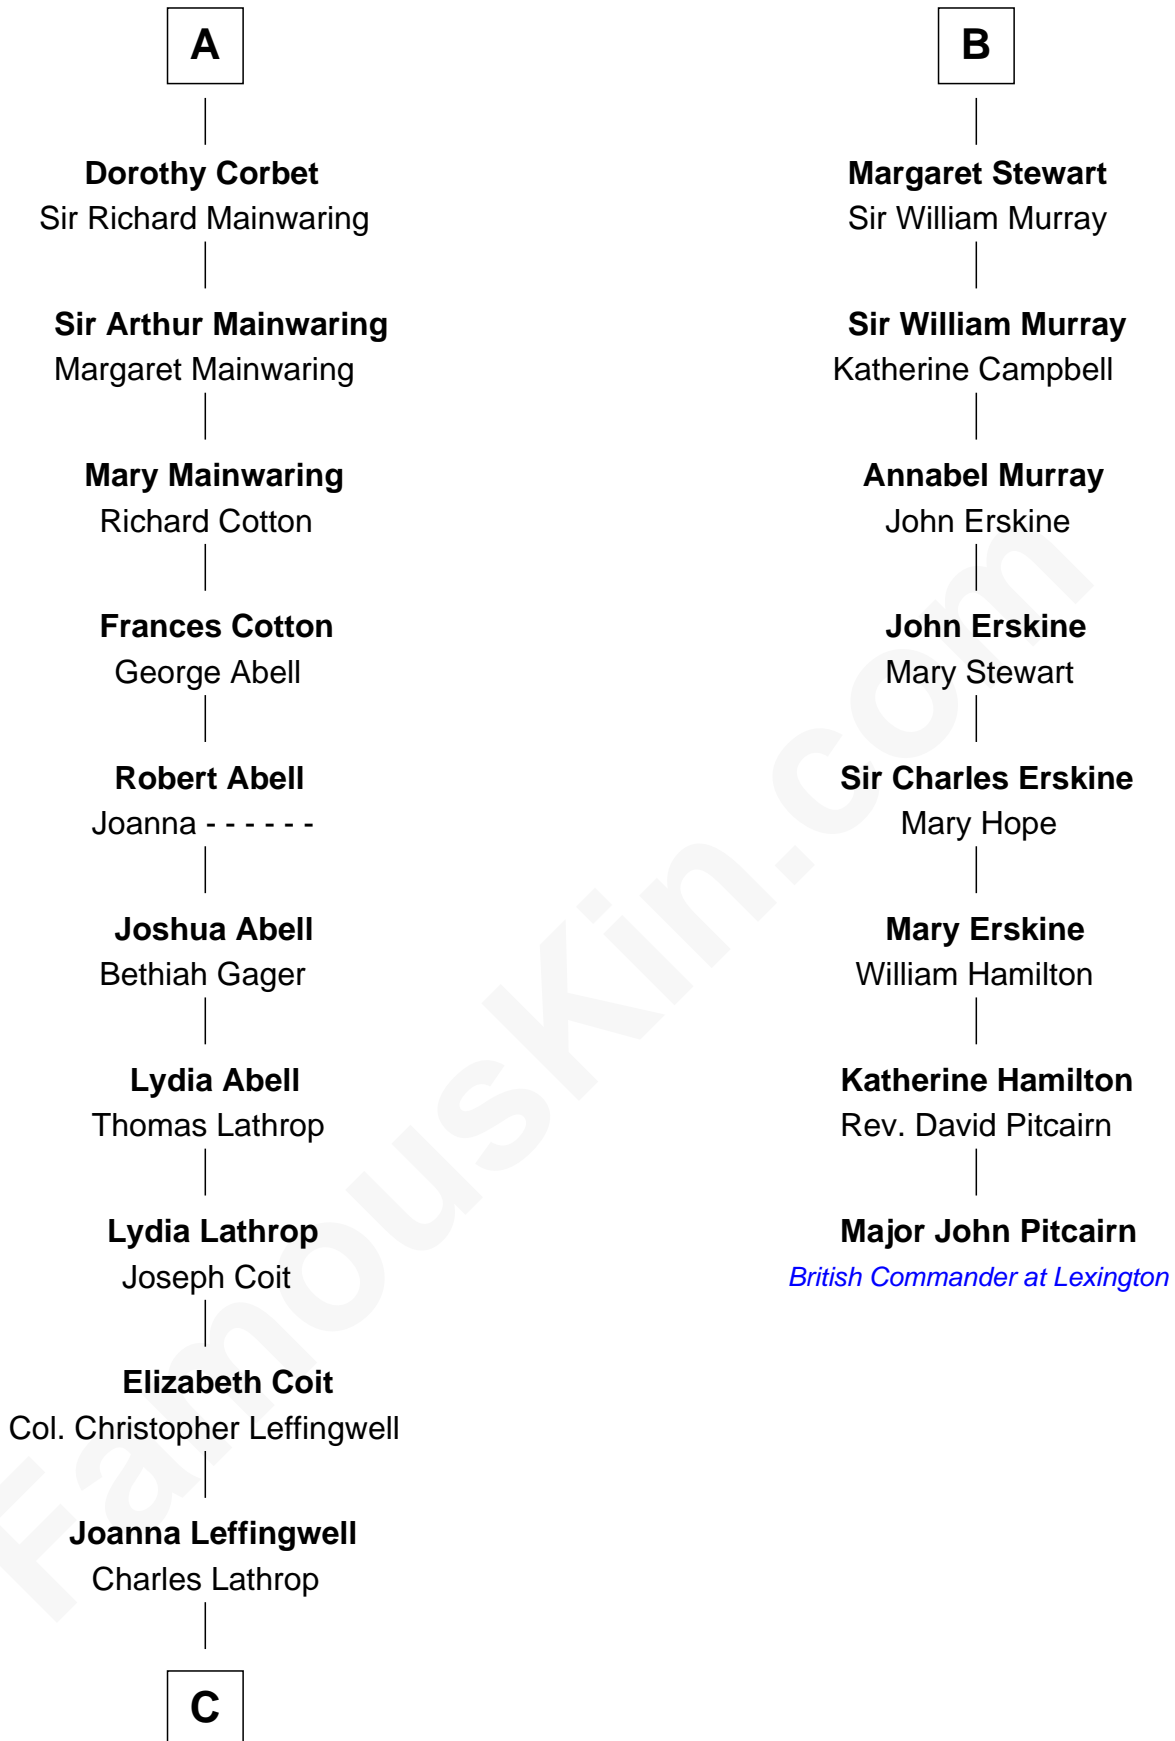

FamousKin.com Relationship Chart of

Allen Dulles

5th Director of the C.I.A.

14th cousin 6 times removed of

Major John Pitcairn

British Commander at Battle of Lexington

C

—
Harriet Wadsworth Lathrop

Rev. Miron Winslow

—
Harriet Lathrop Winslow

Rev. John Welsh Dulles

—
Allen Macy Dulles

Edith Foster

—
Allen Dulles

5th Director of the C.I.A.

FamousKin.com