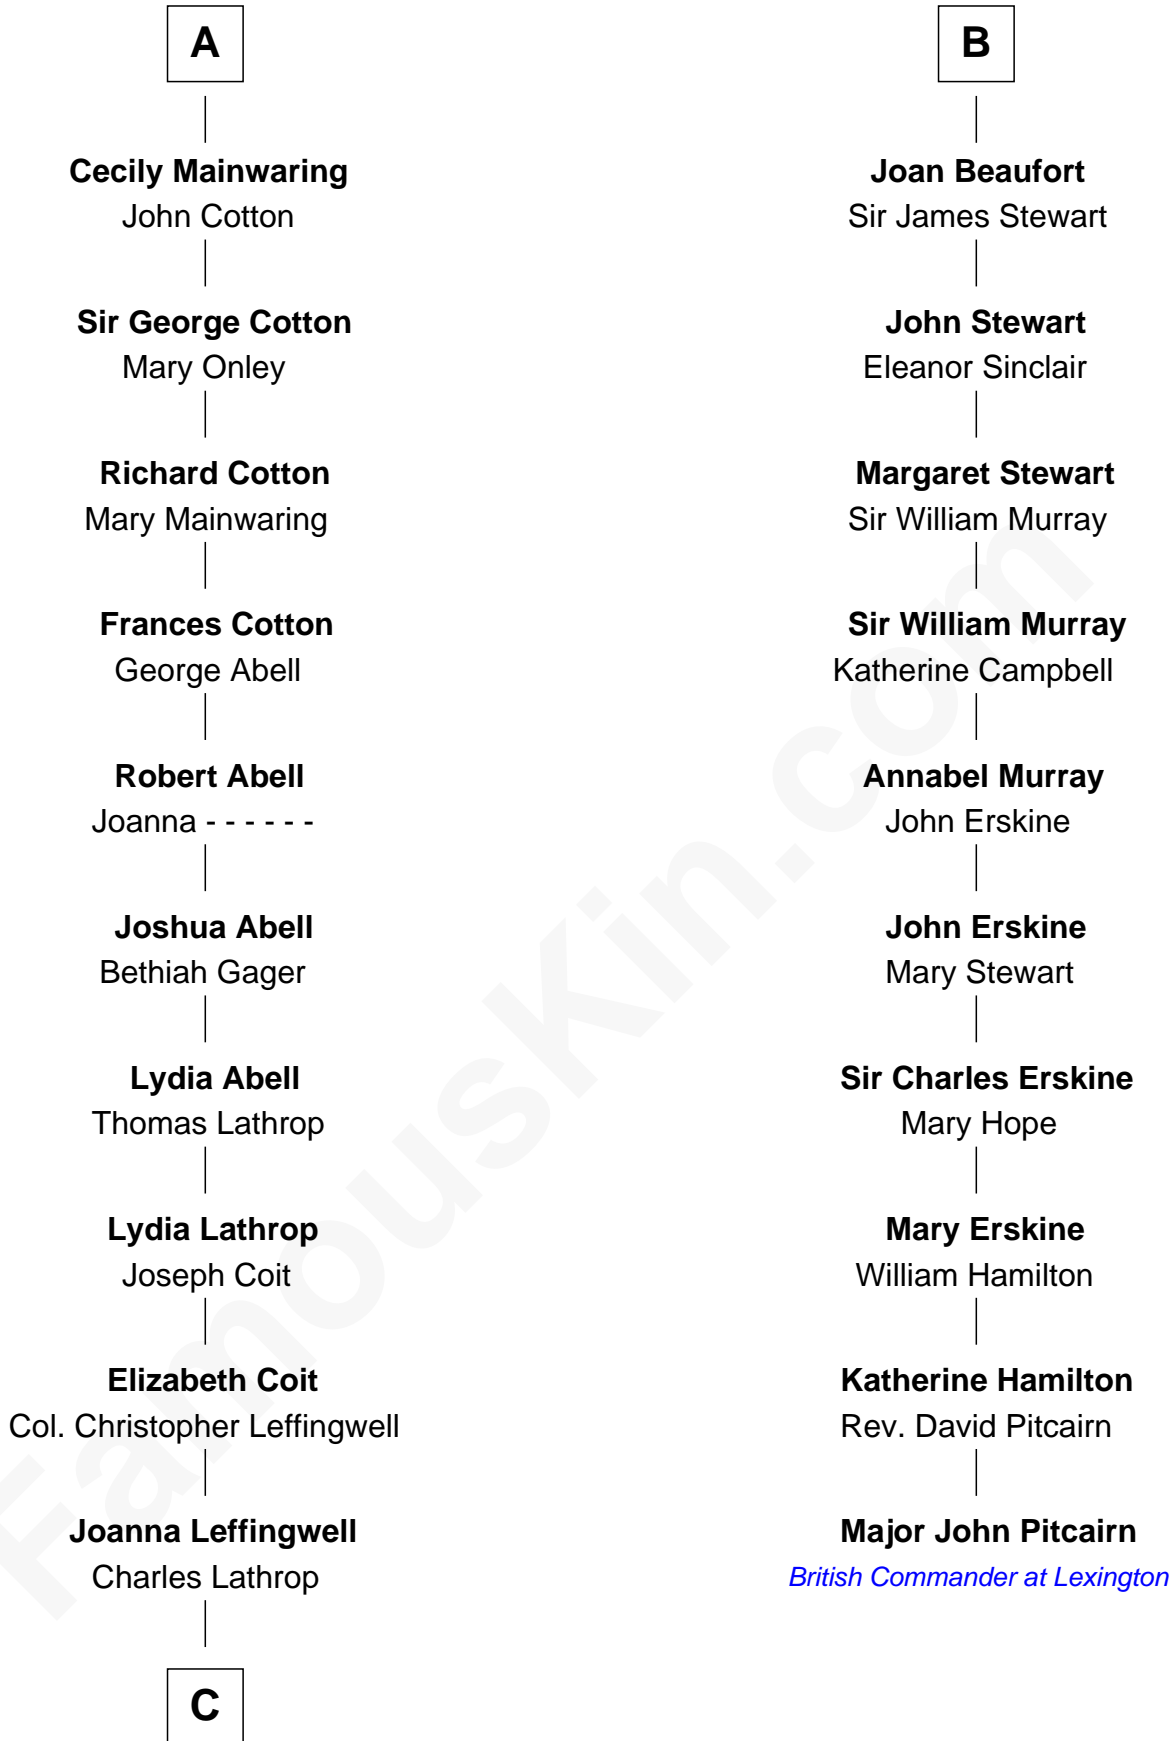

FamousKin.com Relationship Chart of

Allen Dulles

5th Director of the C.I.A.

16th cousin 4 times removed of

Major John Pitcairn

British Commander at Battle of Lexington

Sir Roger de Quincy

Helen of Galloway

C

—
Harriet Wadsworth Lathrop

Rev. Miron Winslow

—
Harriet Lathrop Winslow

Rev. John Welsh Dulles

—
Allen Macy Dulles

Edith Foster

—
Allen Dulles