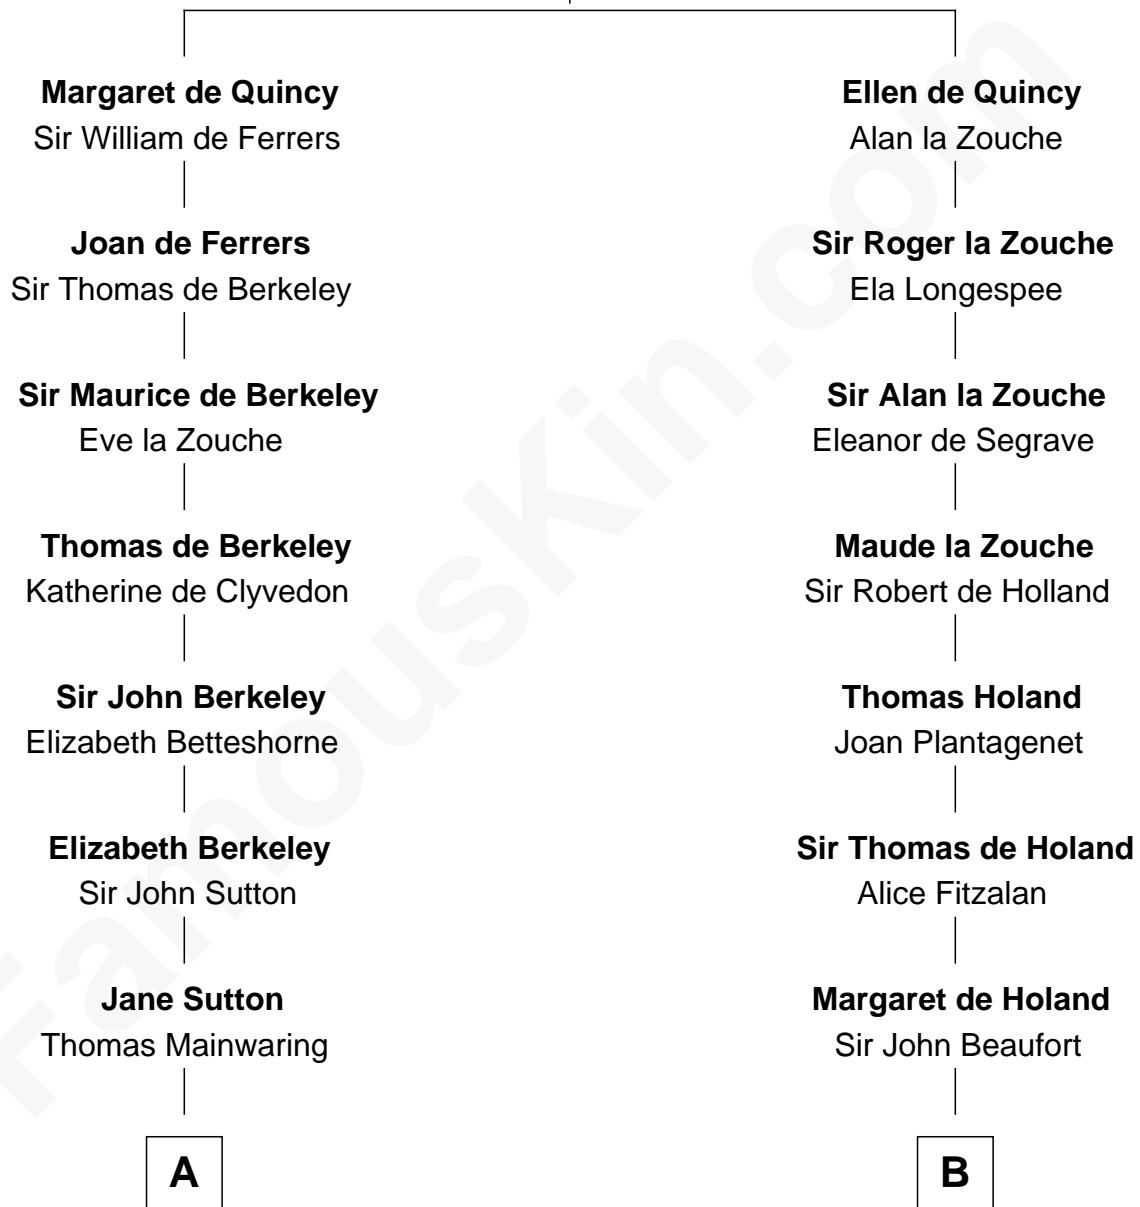

FamousKin.com Relationship Chart of

Allen Dulles

5th Director of the C.I.A.

16th cousin 4 times removed of

Major John Pitcairn

British Commander at Battle of Lexington

Sir Roger de Quincy

Helen of Galloway

C

—
Harriet Wadsworth Lathrop

Rev. Miron Winslow

—
Harriet Lathrop Winslow

Rev. John Welsh Dulles

—
Allen Macy Dulles

Edith Foster

—
Allen Dulles