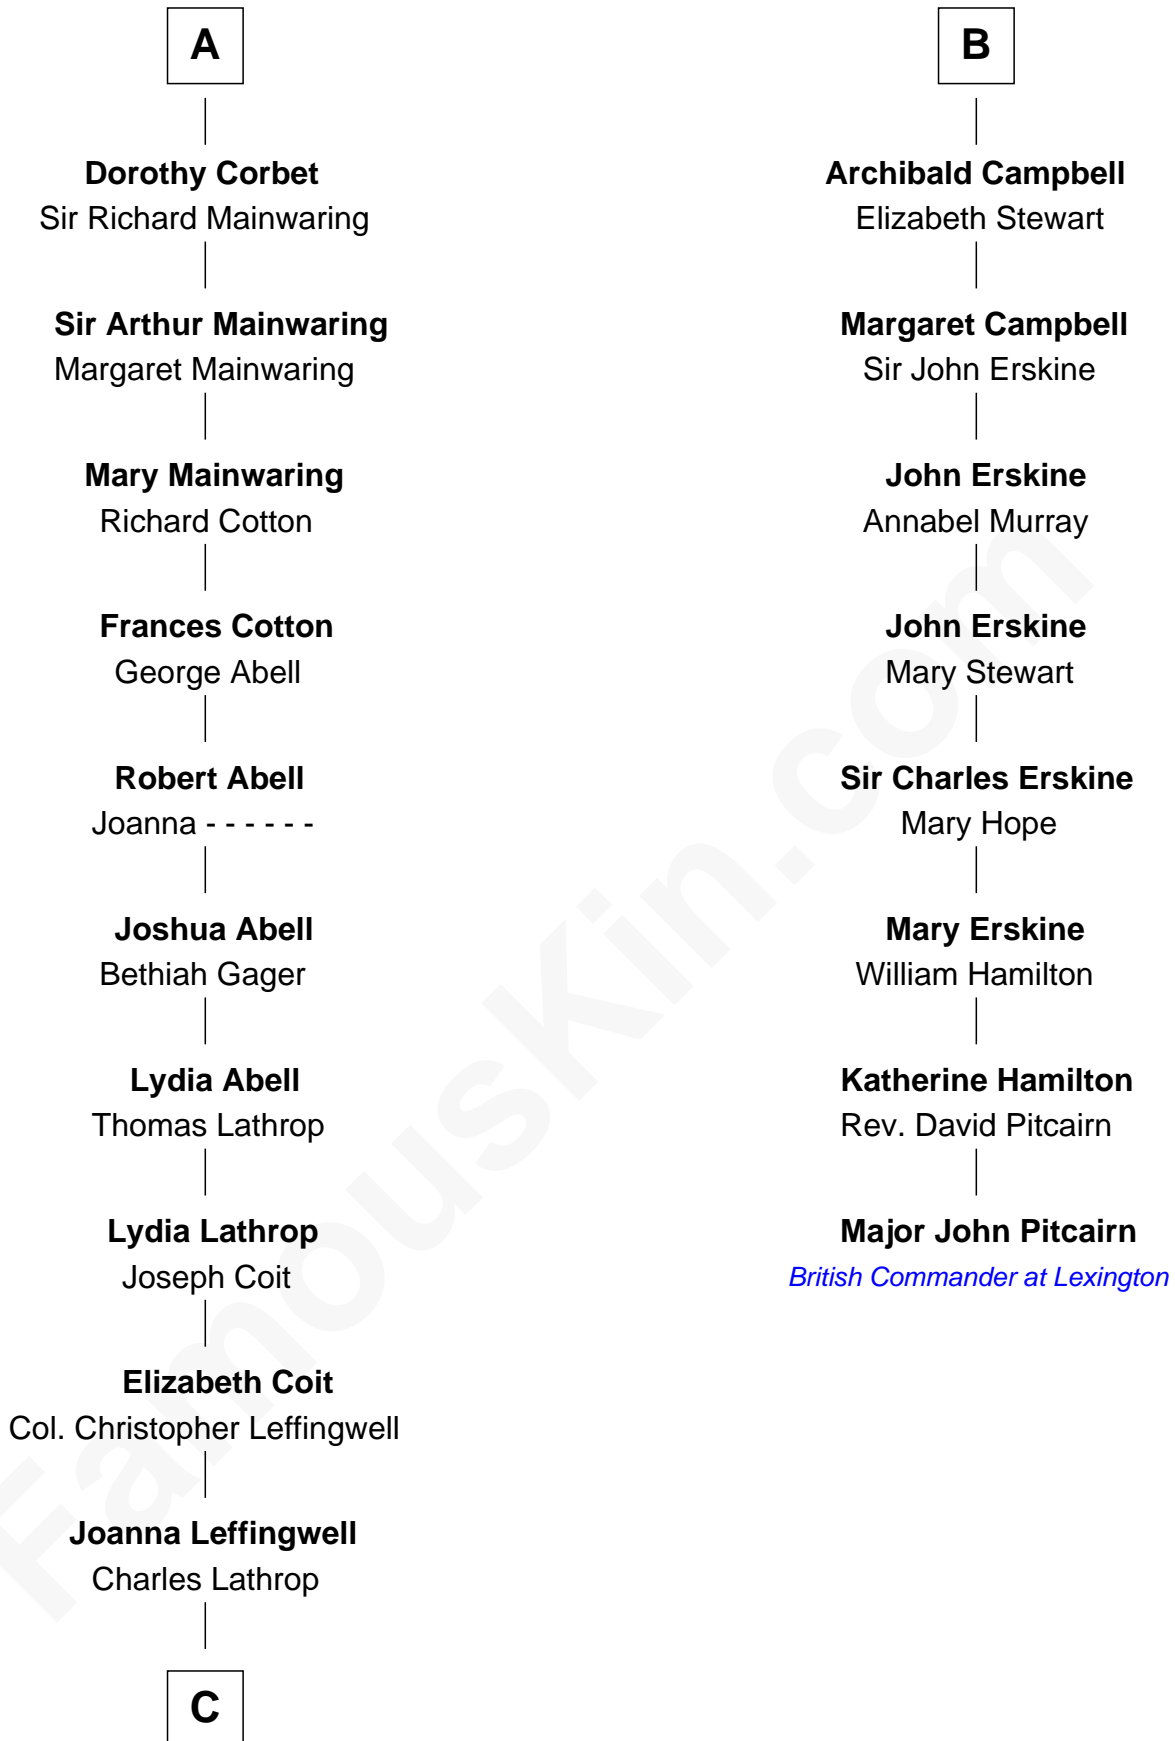

FamousKin.com Relationship Chart of

Allen Dulles

5th Director of the C.I.A.

14th cousin 6 times removed of

Major John Pitcairn

British Commander at Battle of Lexington

Sir Richard de Burgh

Margaret - - - - -

Joan Stewart

John Stewart

Fingula of the Isles

Isabel Stewart

Colin Campbell

B

C

—
Harriet Wadsworth Lathrop