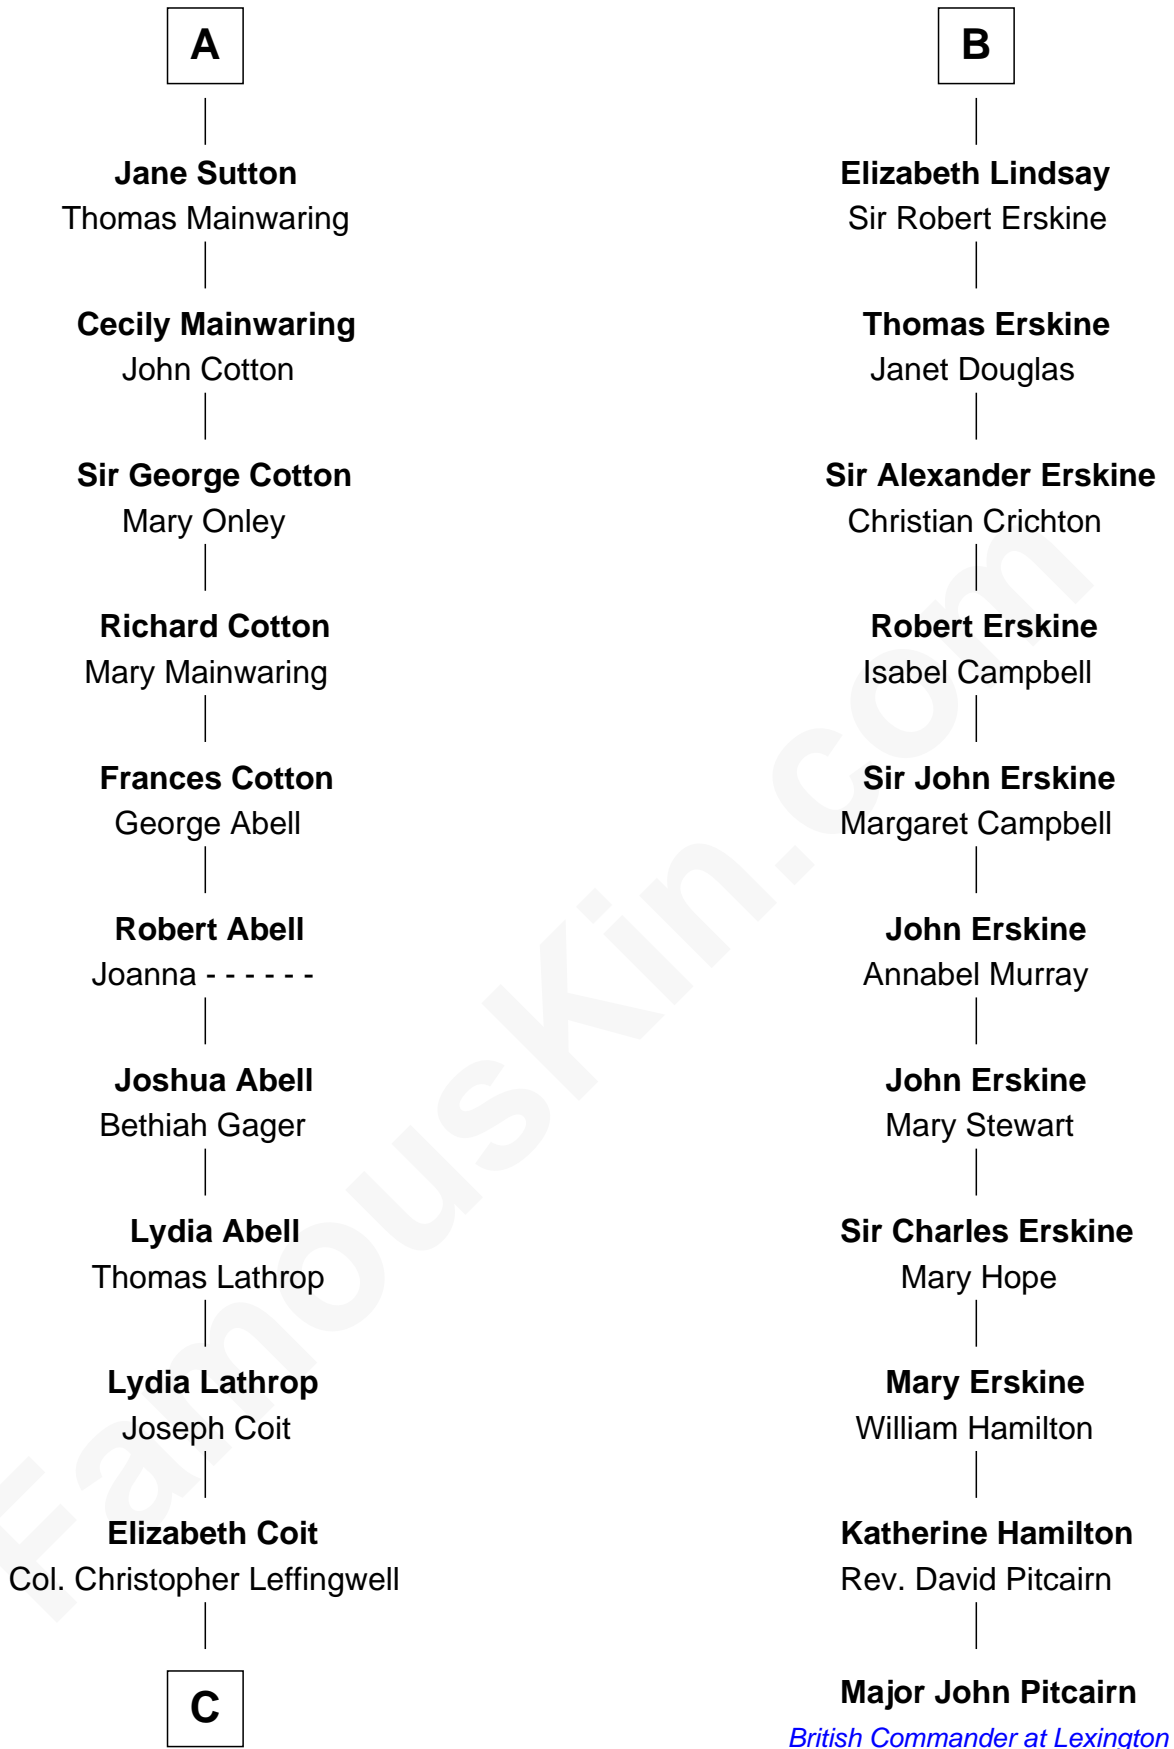

# FamousKin.com Relationship Chart of

**Allen Dulles**

*5th Director of the C.I.A.*

17th cousin 4 times removed of

**Major John Pitcairn**

*British Commander at Battle of Lexington*

**Sir William Marshal**

Isabel de Clare

**C**

**Joanna Leffingwell**

Charles Lathrop

**Harriet Wadsworth Lathrop**

Rev. Miron Winslow

**Harriet Lathrop Winslow**

Rev. John Welsh Dulles

**Allen Macy Dulles**