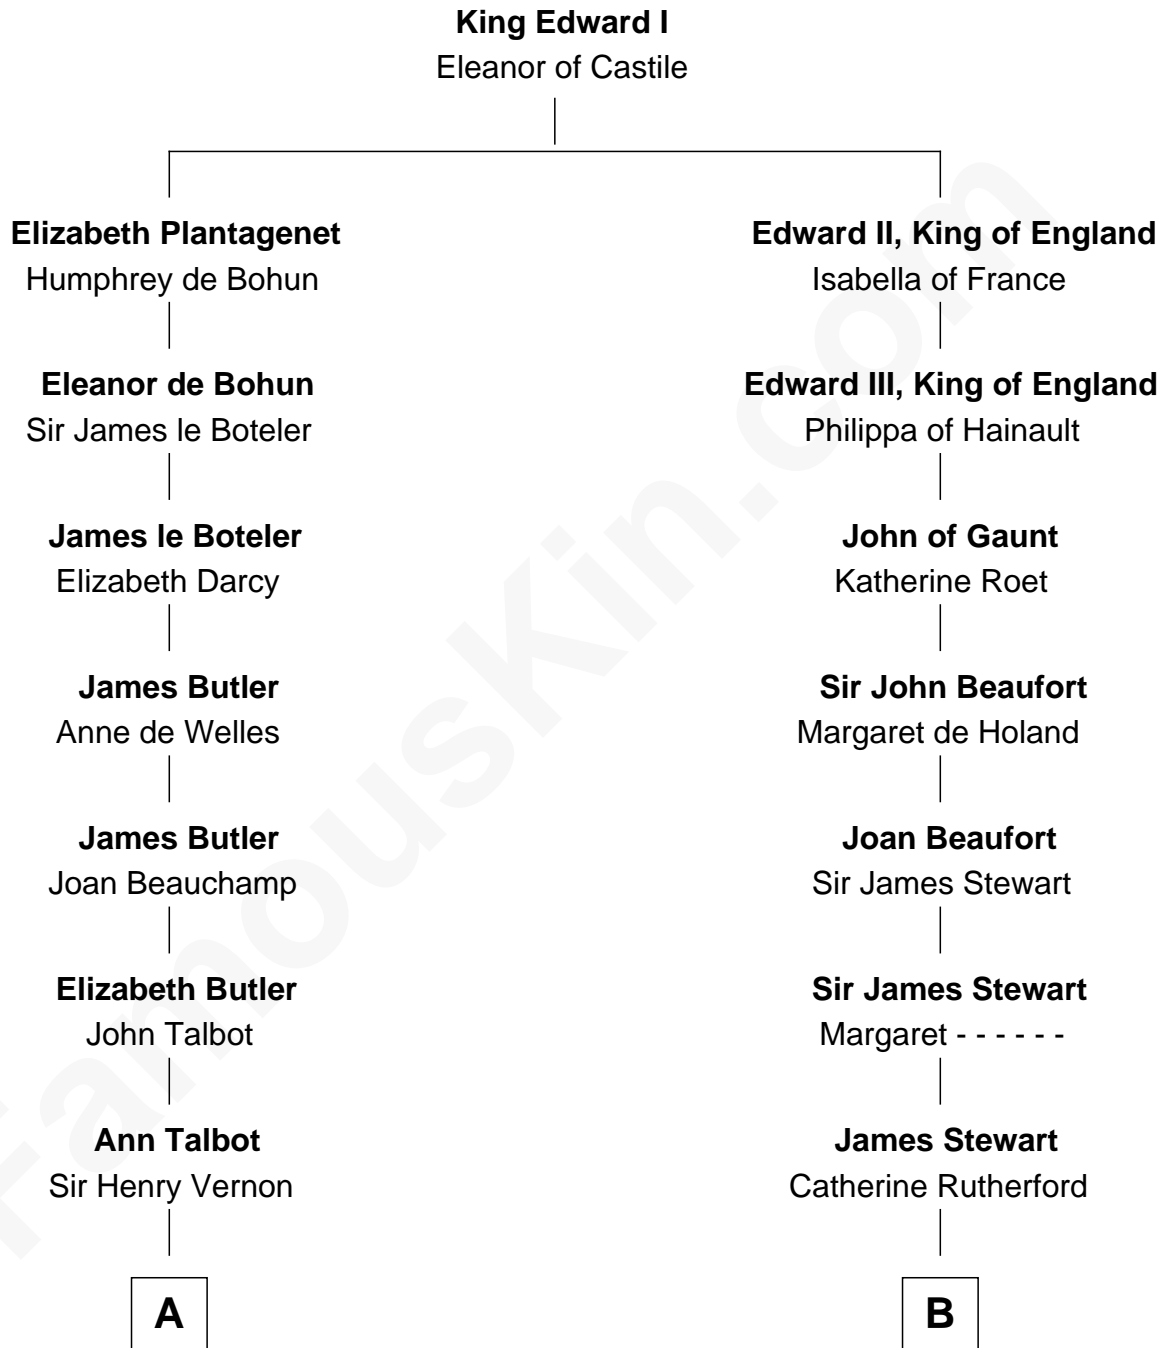

FamousKin.com Relationship Chart of

Allen Dulles

5th Director of the C.I.A.

17th cousin 4 times removed of

Noel Coward

Playwright, Actor, and Songwriter

C

—
Joanna Leffingwell

Charles Lathrop

—
Harriet Wadsworth Lathrop

Rev. Miron Winslow

—
Harriet Lathrop Winslow

Rev. John Welsh Dulles

—
Allen Macy Dulles

Edith Foster

—
Allen Dulles