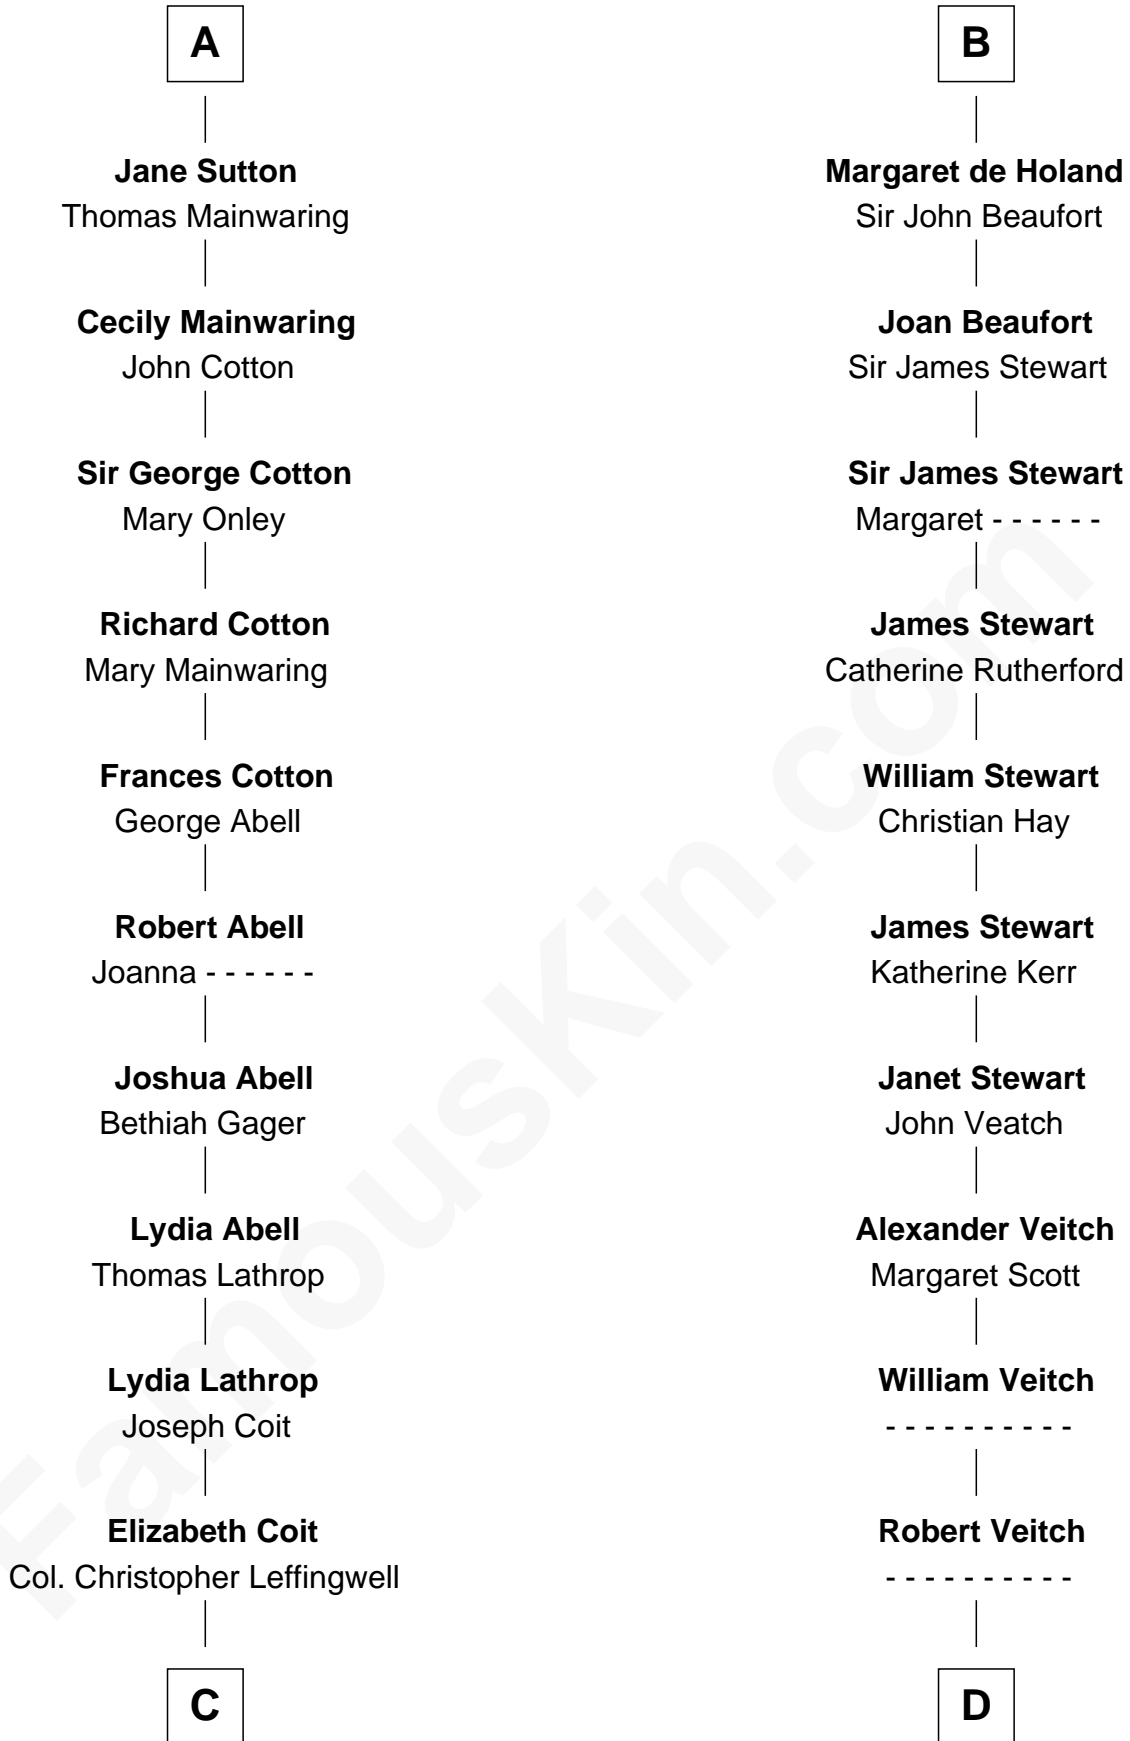

FamousKin.com Relationship Chart of

Allen Dulles

5th Director of the C.I.A.

21st cousin of

Noel Coward

Playwright, Actor, and Songwriter

Sir William Marshal

Isabel de Clare

C

Joanna Leffingwell

Charles Lathrop

Harriet Wadsworth Lathrop

Rev. Miron Winslow

Harriet Lathrop Winslow

Rev. John Welsh Dulles

Allen Macy Dulles

Henry Gordon Veitch

Mary Kathleen Synch

Violet Agnes Veitch

Arthur Sabin Coward

Noel Coward

Playwright, Actor, and Songwriter