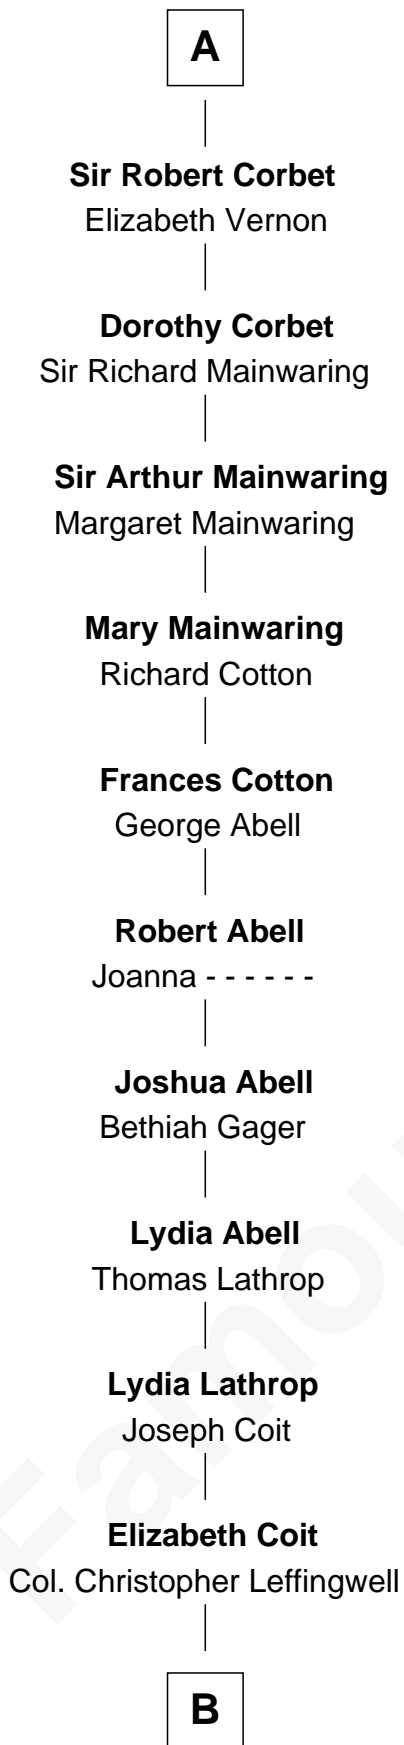

FamousKin.com Relationship Chart of

Allen Dulles

5th Director of the C.I.A.

7th cousin 14 times removed of

Catherine Howard

5th Wife of King Henry VIII

B

Joanna Leffingwell

Charles Lathrop

Harriet Wadsworth Lathrop

Rev. Miron Winslow

Harriet Lathrop Winslow

Rev. John Welsh Dulles

Allen Macy Dulles

Edith Foster

Allen Dulles