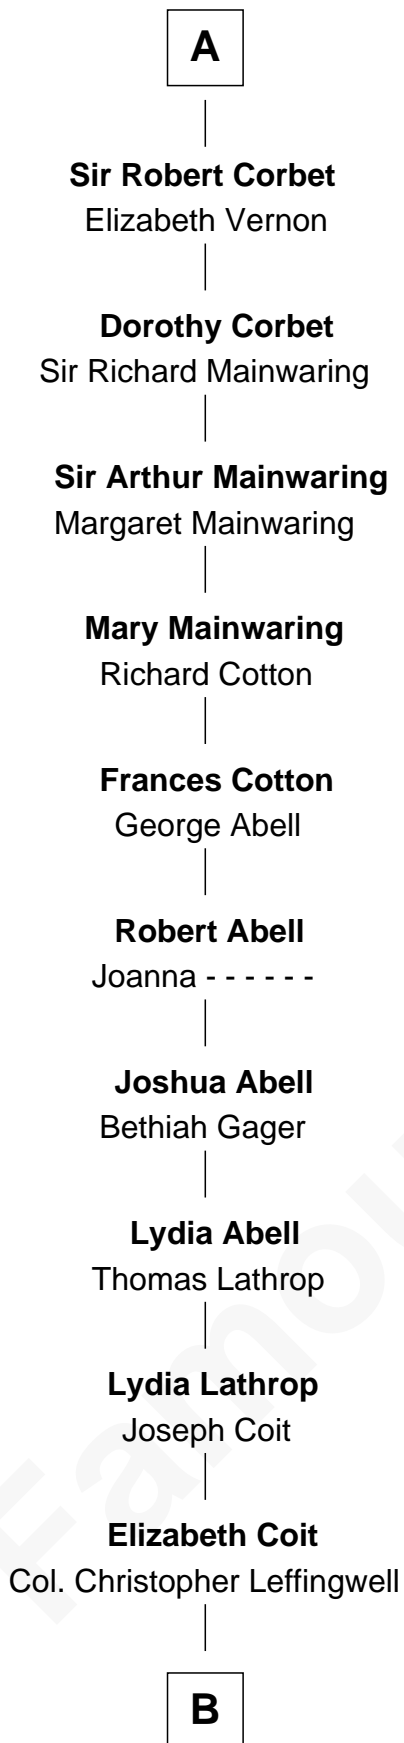

FamousKin.com Relationship Chart of

Allen Dulles

5th Director of the C.I.A.

6th cousin 15 times removed of

Catherine Howard

5th Wife of King Henry VIII

B

—
Joanna Leffingwell

Charles Lathrop

—
Harriet Wadsworth Lathrop

Rev. Miron Winslow

—
Harriet Lathrop Winslow

Rev. John Welsh Dulles

—
Allen Macy Dulles

Edith Foster

—
Allen Dulles