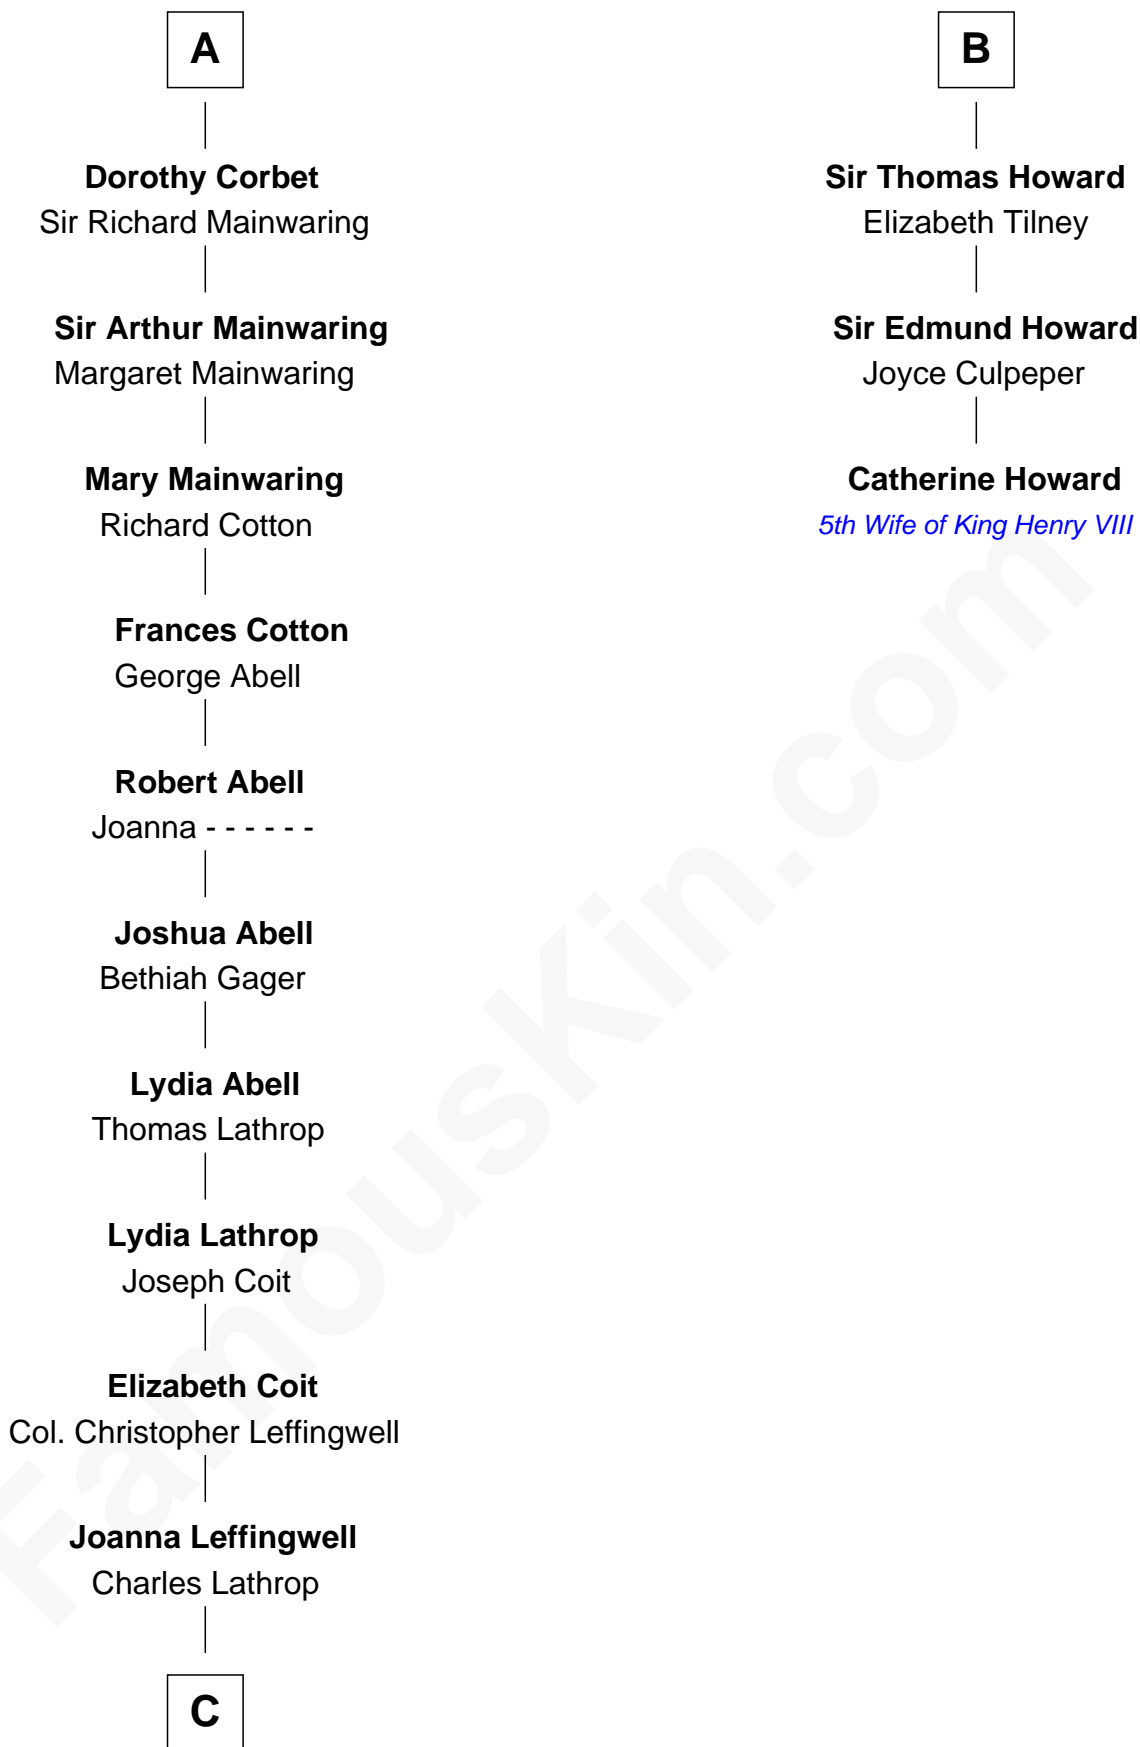

FamousKin.com Relationship Chart of

Allen Dulles

5th Director of the C.I.A.

9th cousin 11 times removed of

Catherine Howard

5th Wife of King Henry VIII

C

—
Harriet Wadsworth Lathrop