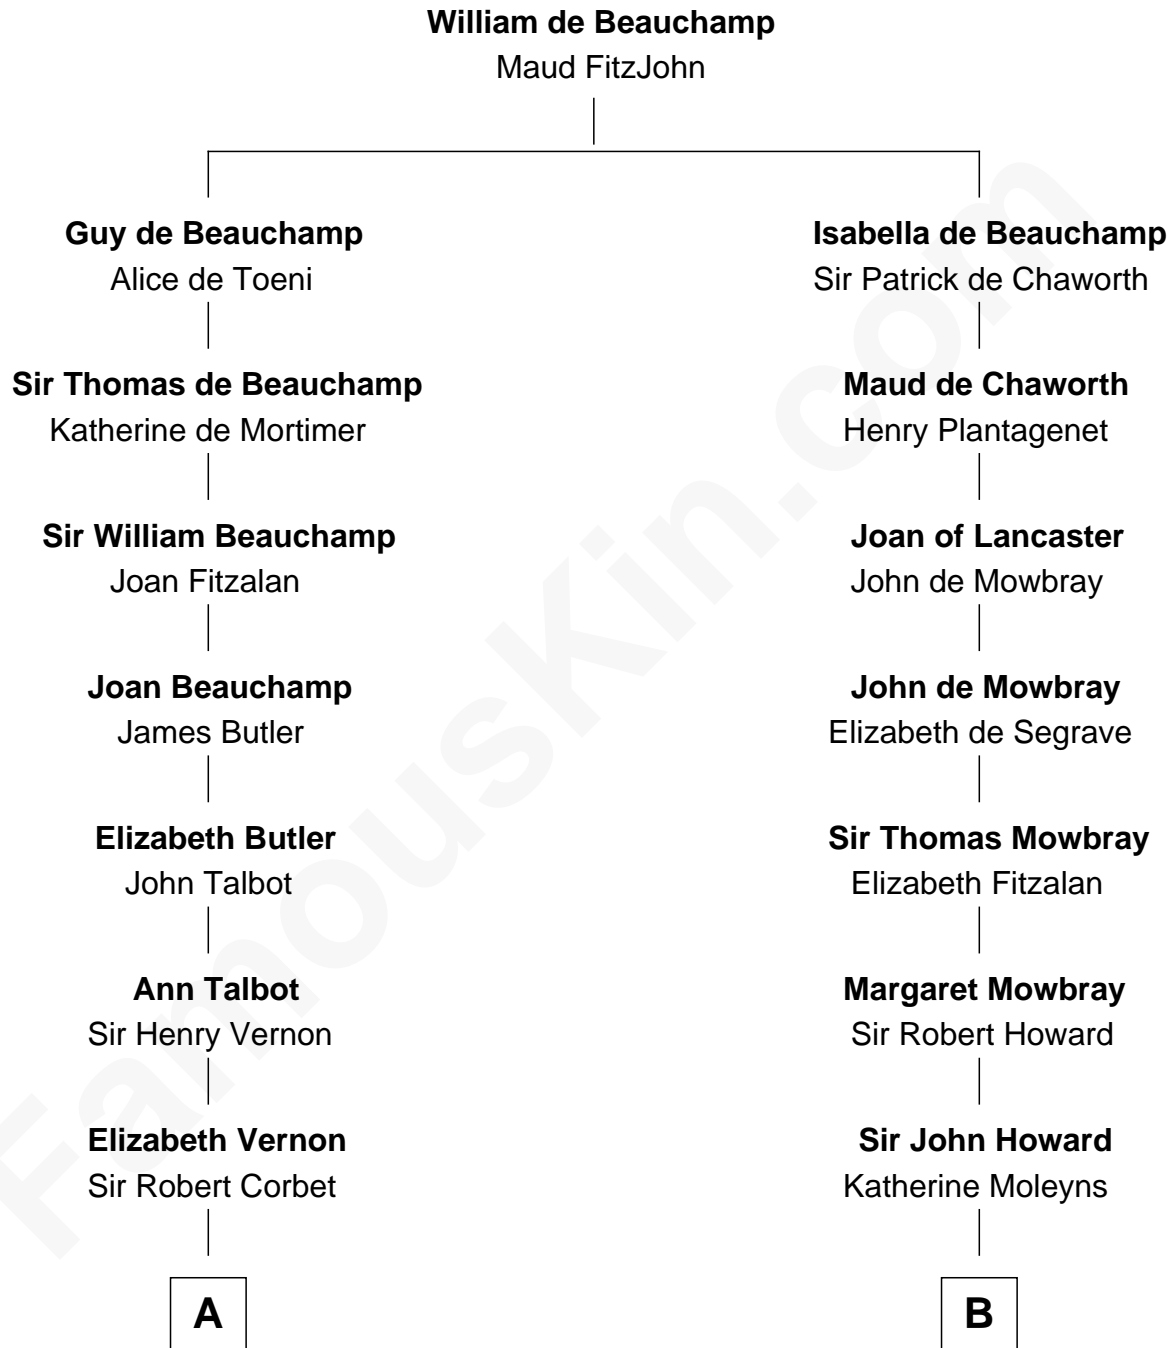

FamousKin.com Relationship Chart of

Allen Dulles

5th Director of the C.I.A.

9th cousin 11 times removed of

Catherine Howard

5th Wife of King Henry VIII

C

—
Harriet Wadsworth Lathrop

Rev. Miron Winslow

—
Harriet Lathrop Winslow

Rev. John Welsh Dulles

—
Allen Macy Dulles

Edith Foster

—
Allen Dulles

5th Director of the C.I.A.