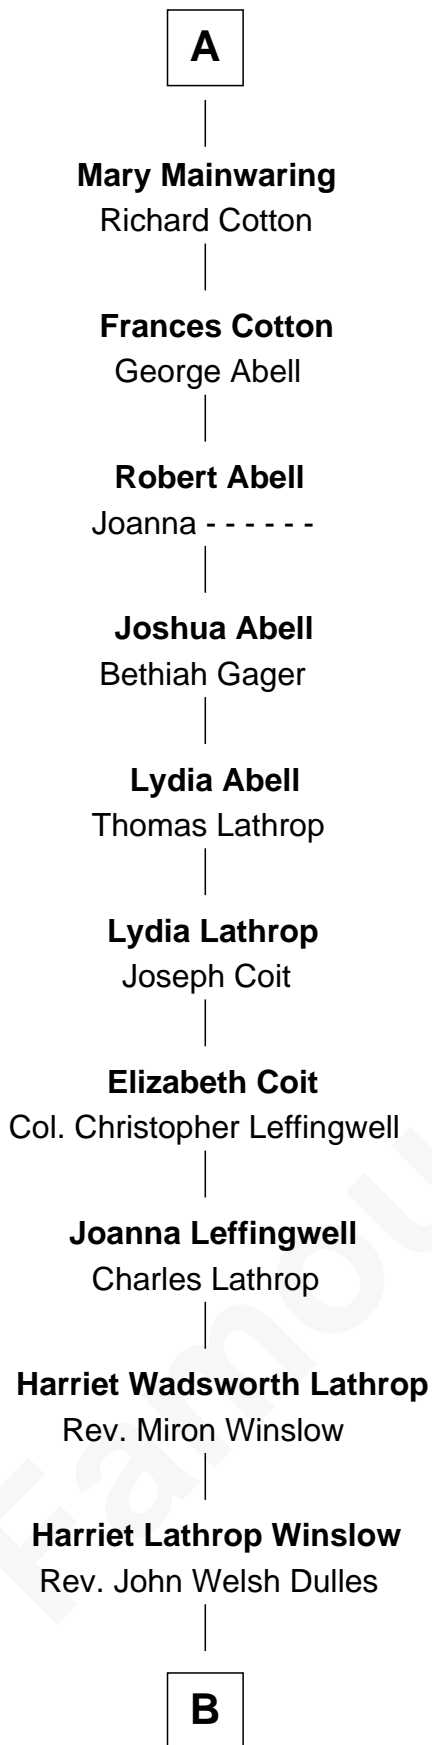

FamousKin.com Relationship Chart of

Allen Dulles

5th Director of the C.I.A.

5th cousin 13 times removed of

Catherine Howard

5th Wife of King Henry VIII

Sir Richard Fitzalan

Elizabeth de Bohun

Joan Fitzalan
Sir William Beauchamp

Joan Beauchamp
James Butler

Elizabeth Butler
John Talbot

Ann Talbot
Sir Henry Vernon

Elizabeth Vernon
Sir Robert Corbet

Dorothy Corbet
Sir Richard Mainwaring

Sir Arthur Mainwaring
Margaret Mainwaring

A

Elizabeth Fitzalan
Sir Thomas Mowbray

Margaret Mowbray
Sir Robert Howard

Sir John Howard
Katherine Moleyns

Sir Thomas Howard
Elizabeth Tilney

Sir Edmund Howard
Joyce Culpeper

Catherine Howard
5th Wife of King Henry VIII