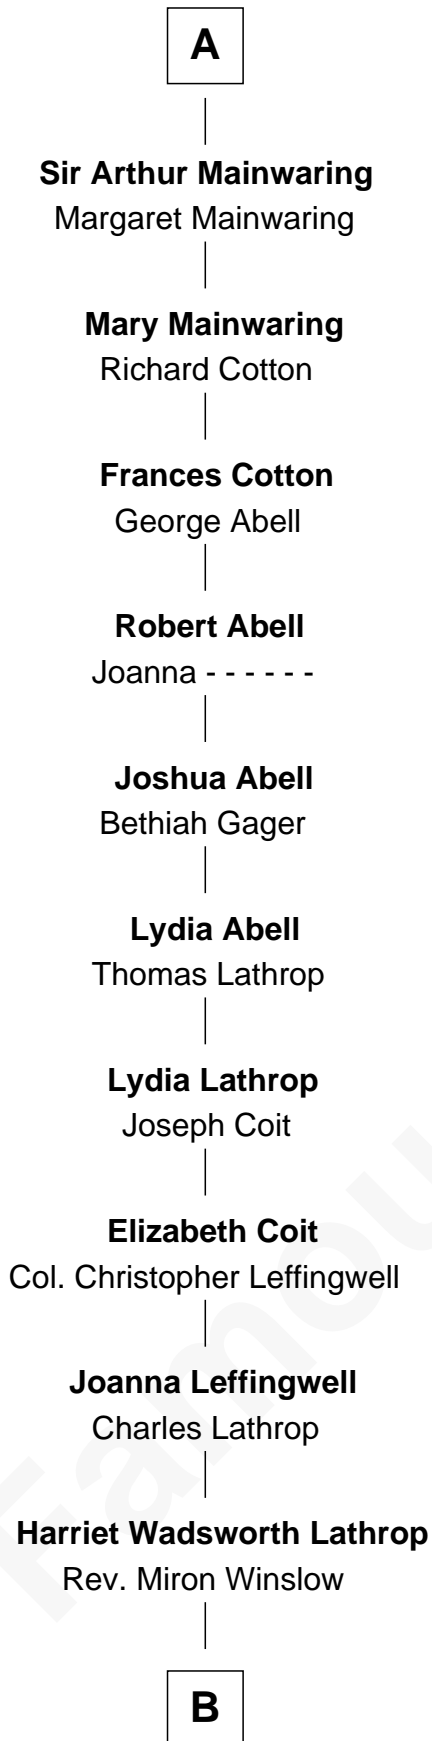

FamousKin.com Relationship Chart of

Allen Dulles

5th Director of the C.I.A.

5th cousin 14 times removed of

Catherine Howard

5th Wife of King Henry VIII

B

—
Harriet Lathrop Winslow

Rev. John Welsh Dulles

—
Allen Macy Dulles

Edith Foster

—
Allen Dulles

5th Director of the C.I.A.

FamousKin.com