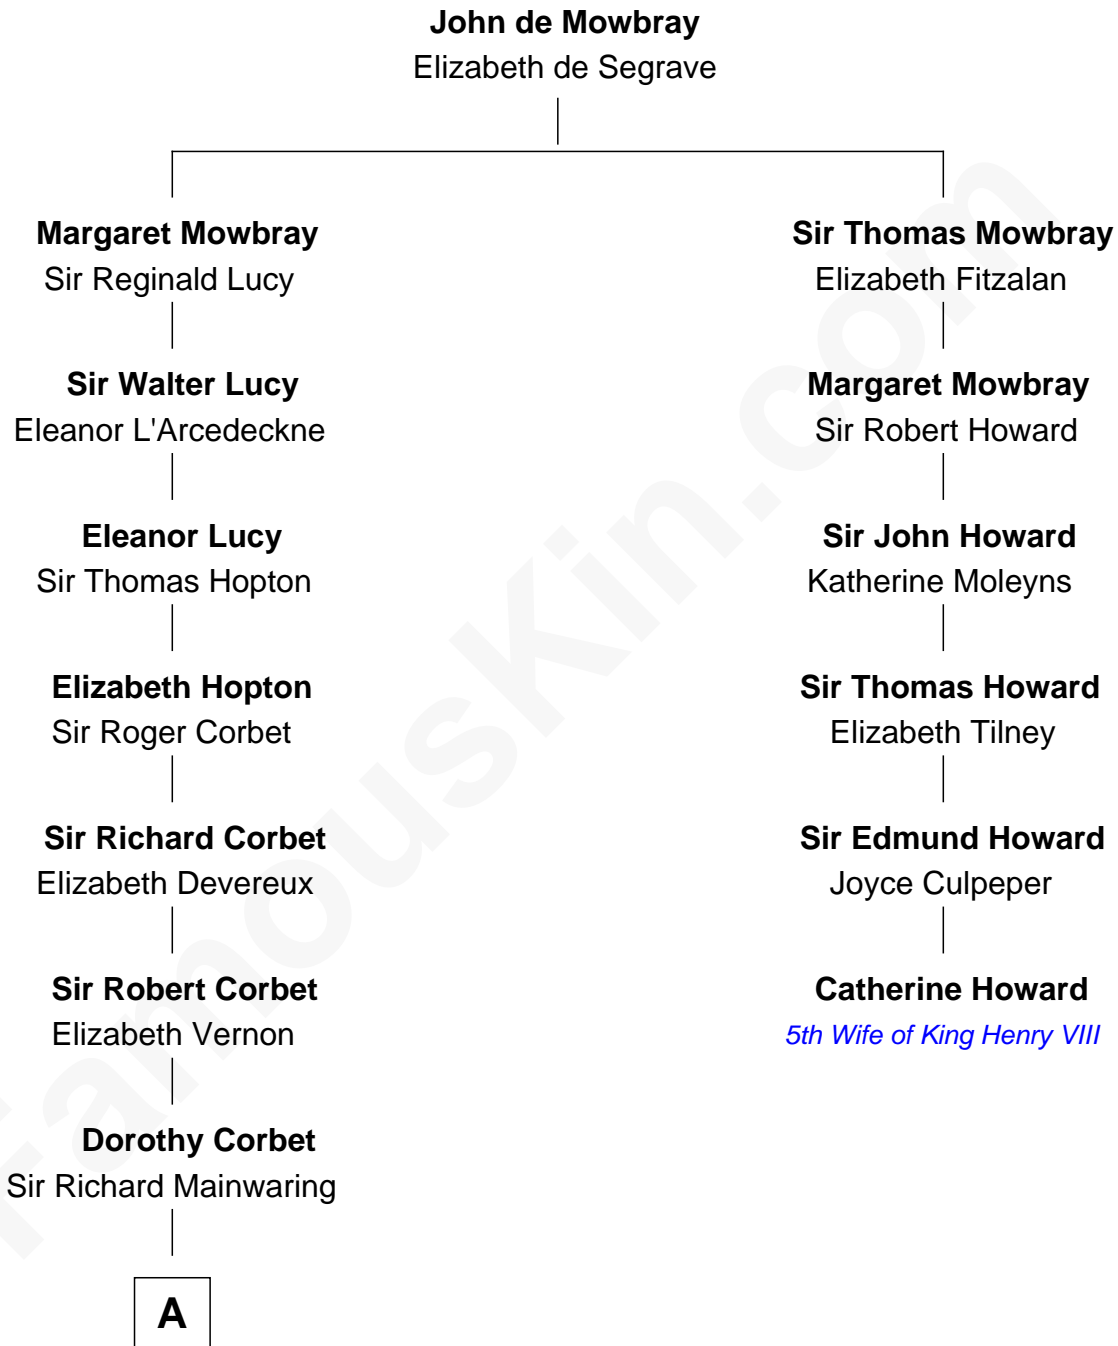

FamousKin.com Relationship Chart of

Allen Dulles

5th Director of the C.I.A.

5th cousin 14 times removed of

Catherine Howard

5th Wife of King Henry VIII

B

—
Harriet Lathrop Winslow