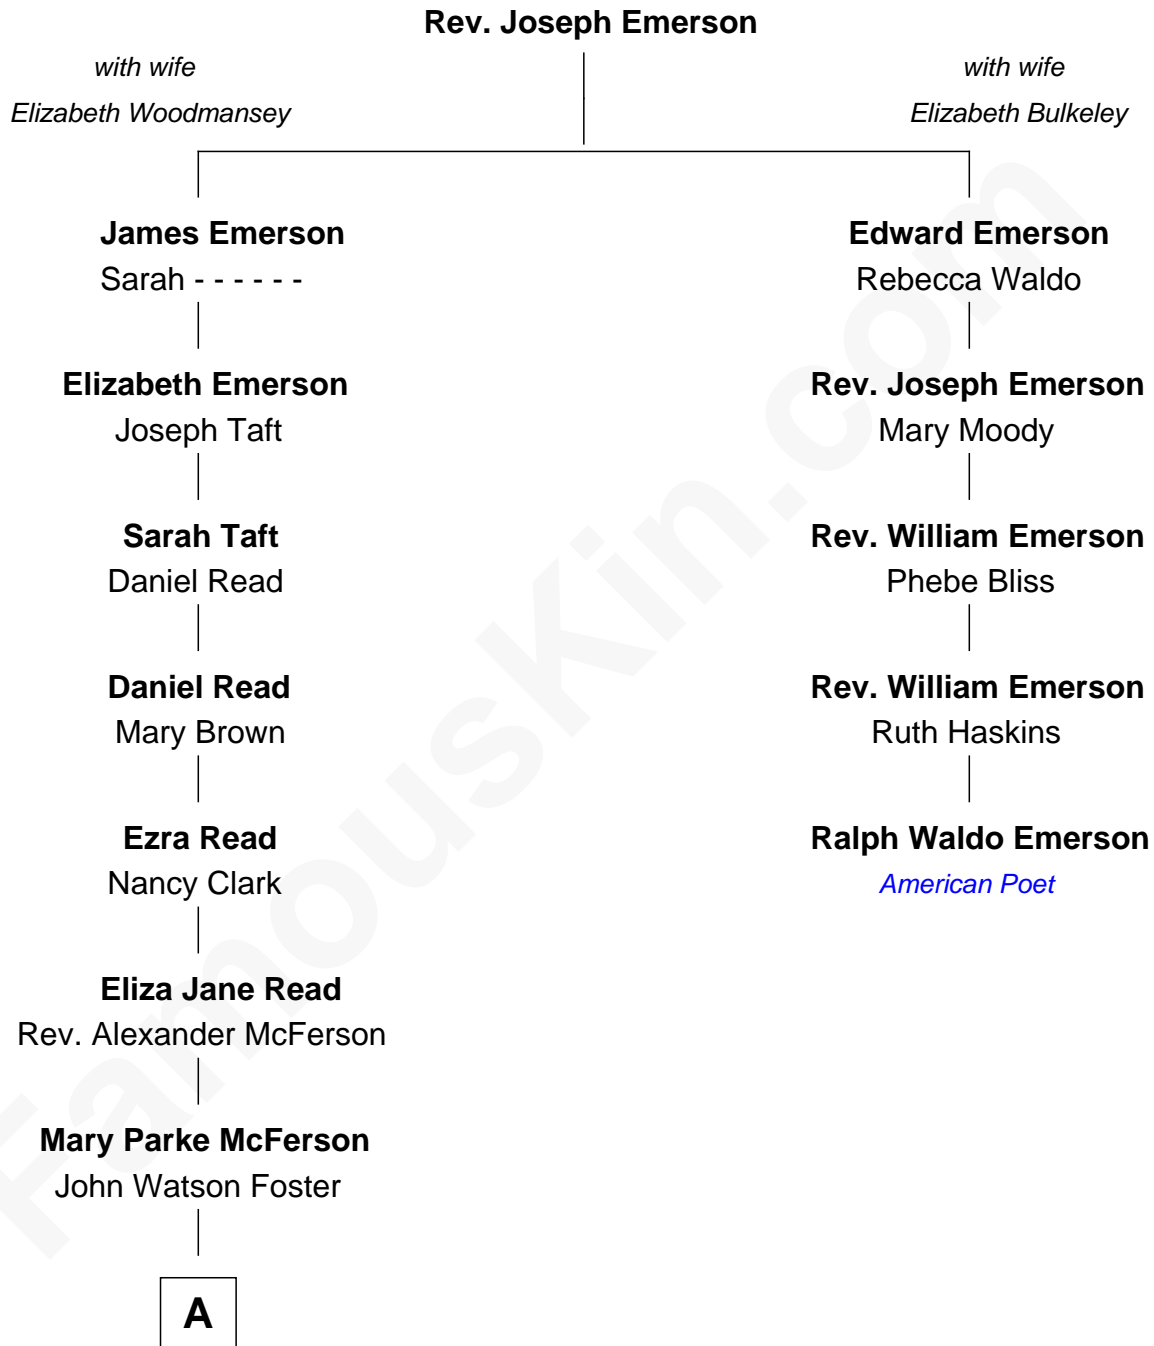

FamousKin.com Relationship Chart of

Allen Dulles

5th Director of the C.I.A.

4th cousin 4 times removed of

Ralph Waldo Emerson

American Poet

A

—
Edith Foster
Allen Macy Dulles