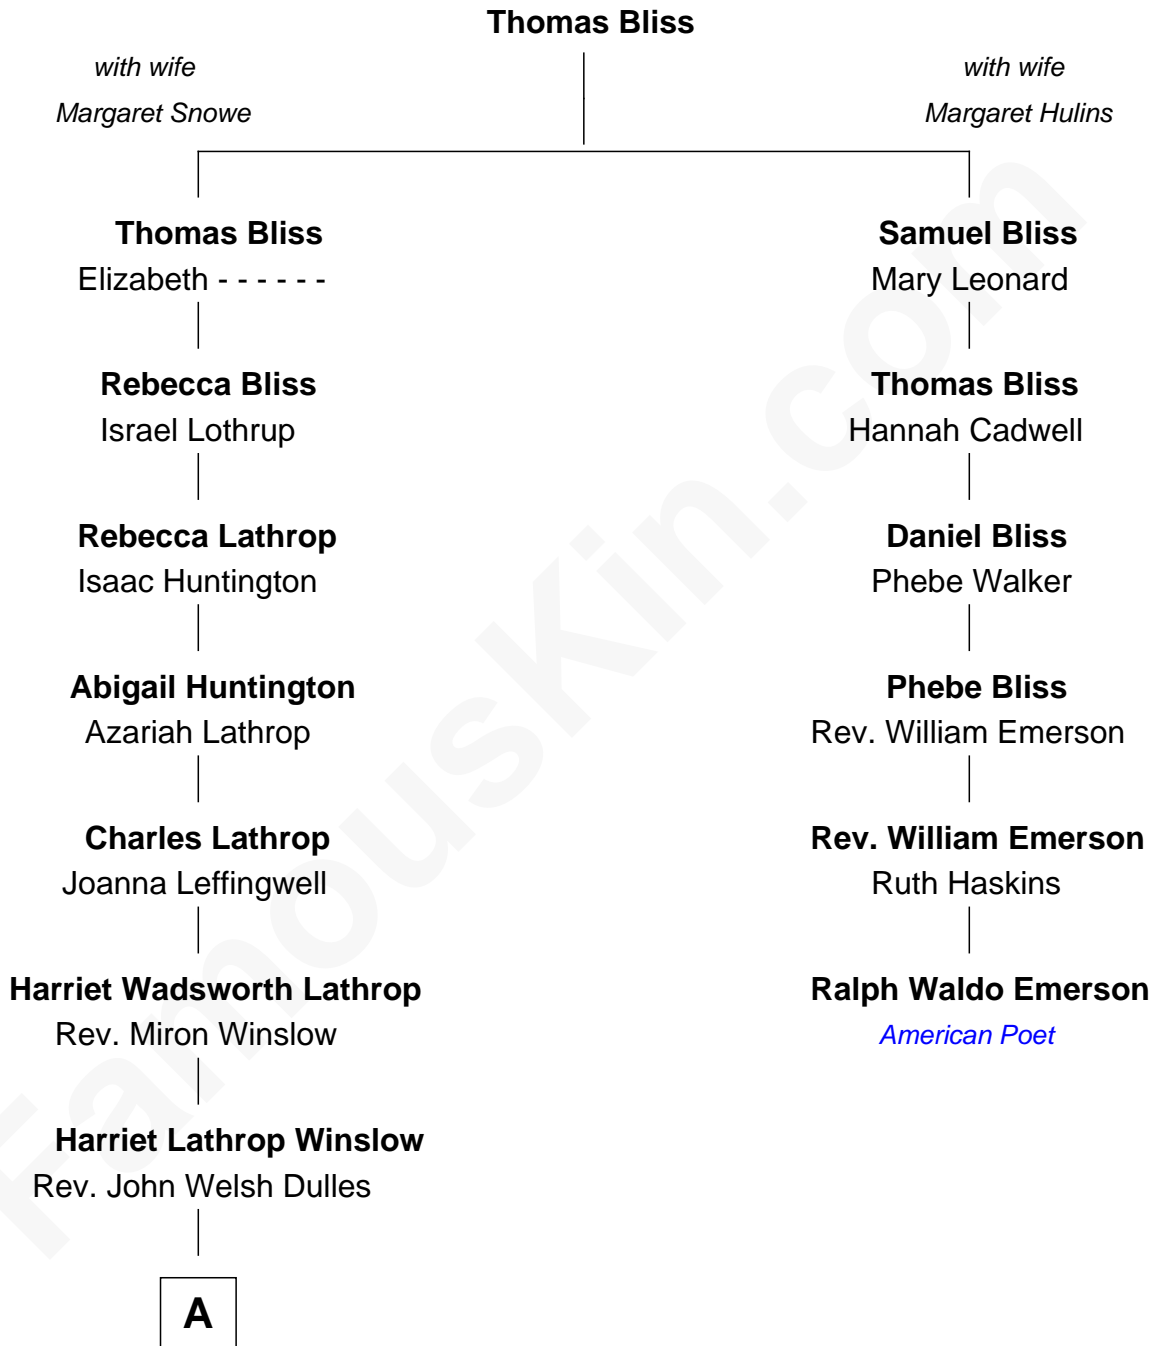

# FamousKin.com Relationship Chart of

**Allen Dulles**

*5th Director of the C.I.A.*

5th cousin 3 times removed of

**Ralph Waldo Emerson**

*American Poet*

**A**

Allen Macy Dulles

Edith Foster

Allen Dulles

*5th Director of the C.I.A.*

FamousKin.com