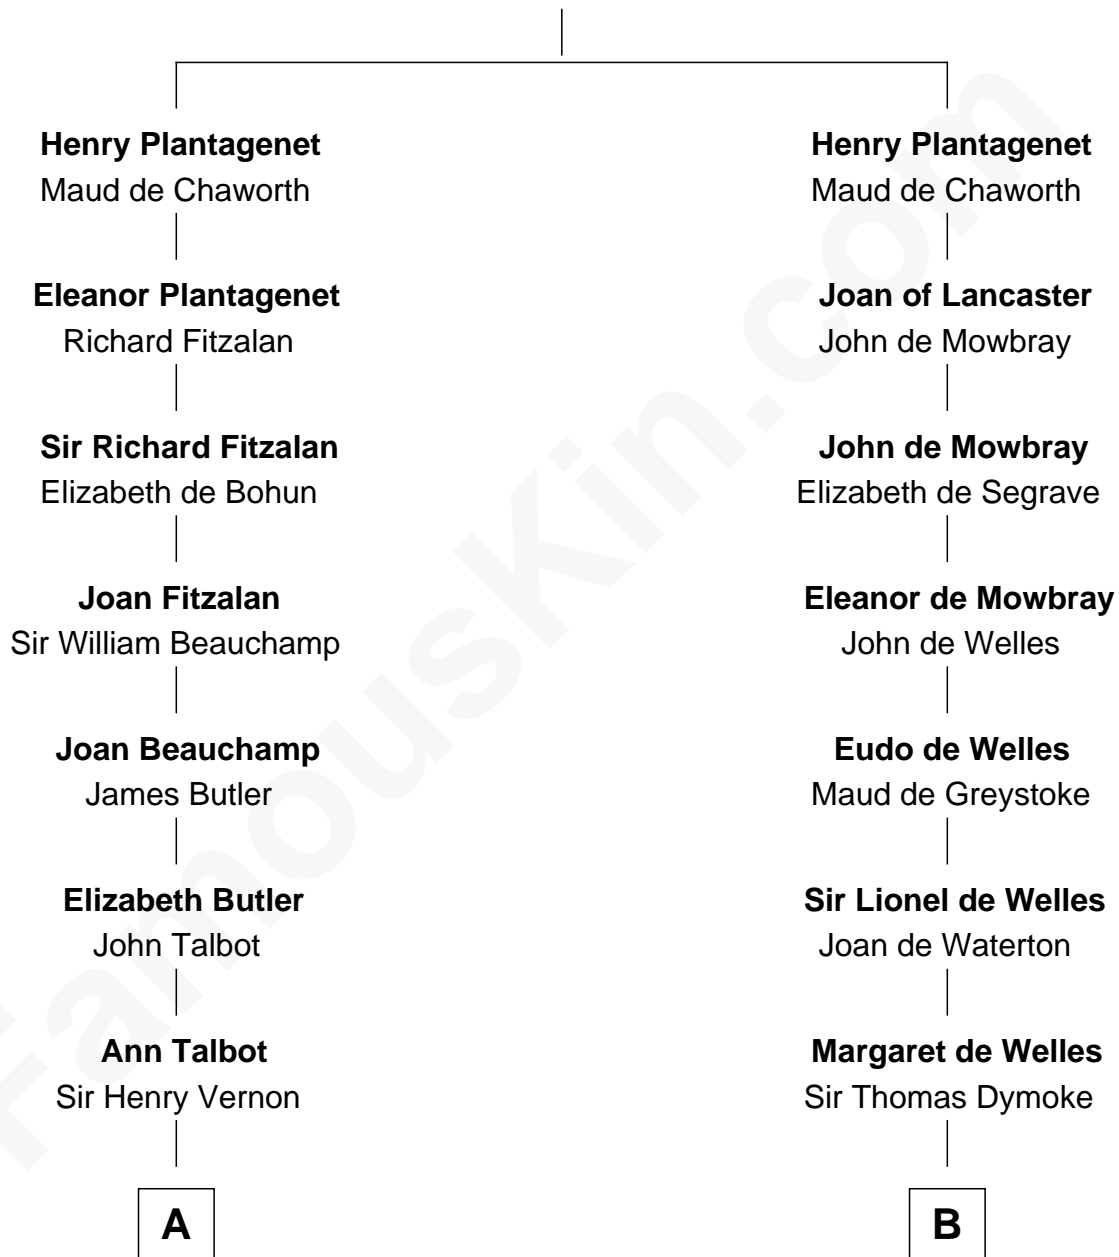

# FamousKin.com Relationship Chart of

**Allen Dulles**

*5th Director of the C.I.A.*

18th cousin 3 times removed of

**Ralph Waldo Emerson**

*American Poet*

**Edmund Plantagenet**

Blanche of Artois

FamousKin.com