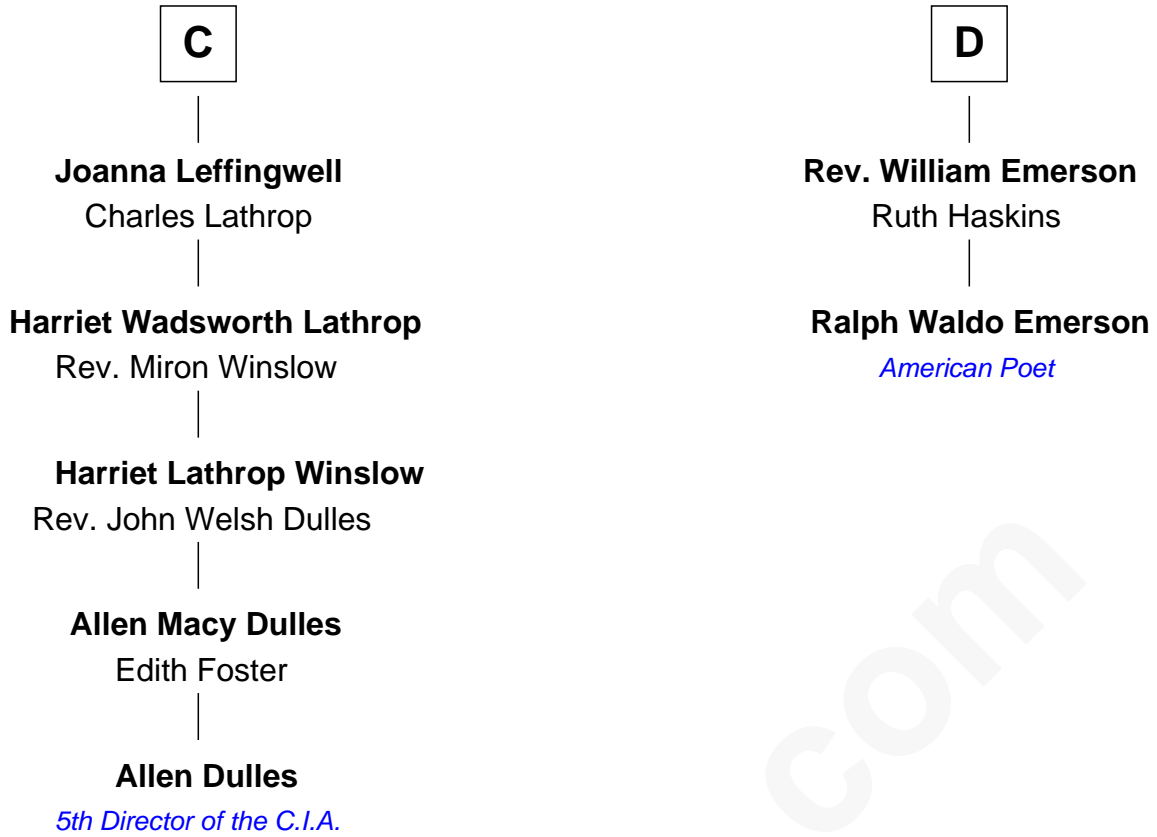

# FamousKin.com Relationship Chart of

**Allen Dulles**

*5th Director of the C.I.A.*

18th cousin 3 times removed of

**Ralph Waldo Emerson**

*American Poet*

**Edmund Plantagenet**

Blanche of Artois

FamousKin.com