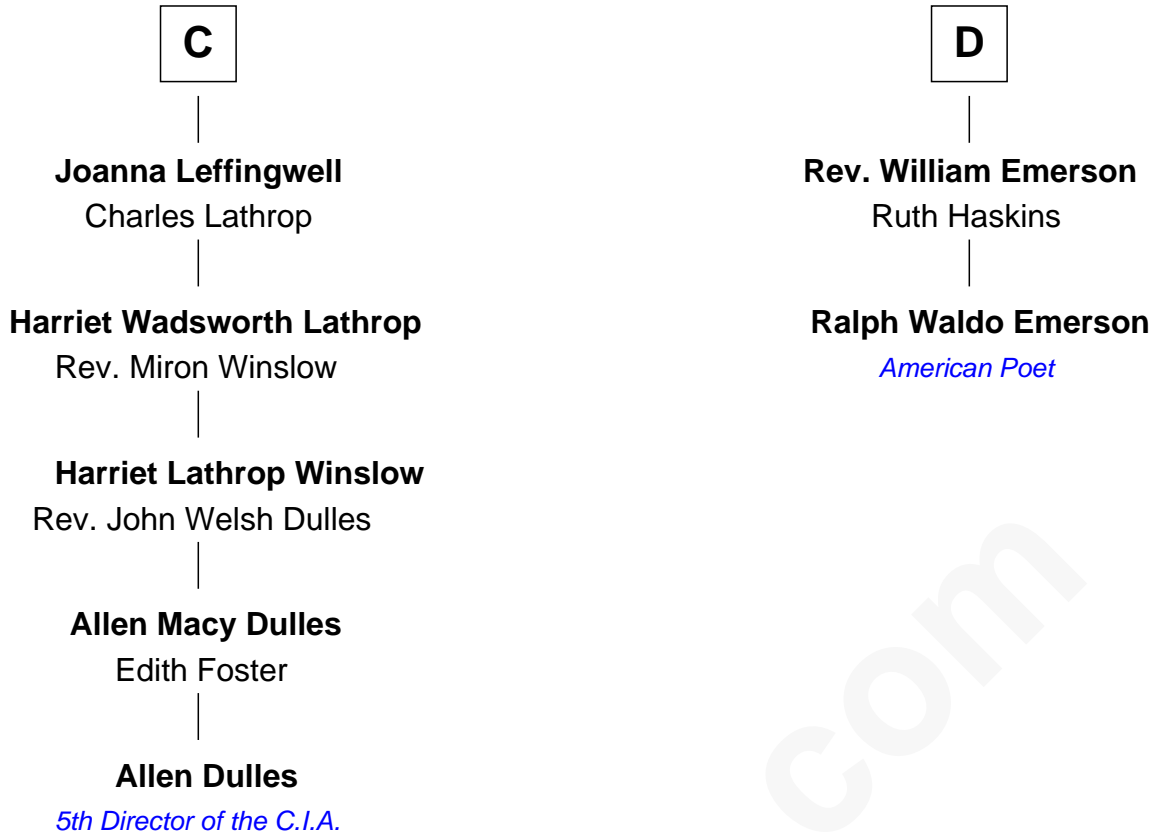

FamousKin.com Relationship Chart of

Allen Dulles

5th Director of the C.I.A.

18th cousin 3 times removed of

Ralph Waldo Emerson

American Poet

Sir Patrick de Chaworth

Isabella de Beauchamp

FamousKin.com