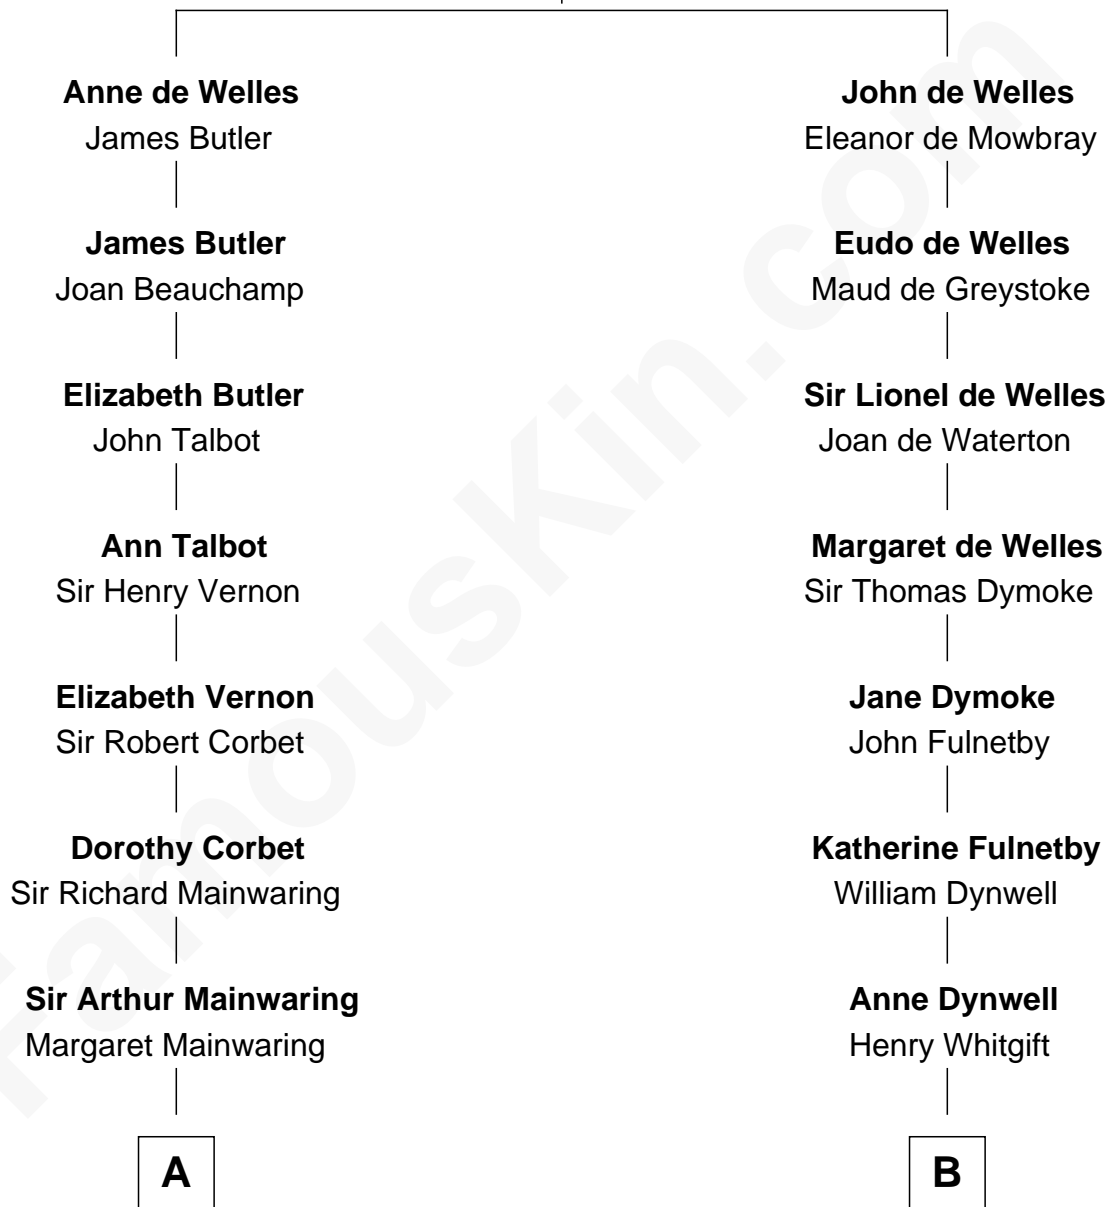

FamousKin.com Relationship Chart of

Allen Dulles

5th Director of the C.I.A.

15th cousin 3 times removed of

Ralph Waldo Emerson

American Poet

John de Welles

Maud de Roos

C

Allen Macy Dulles

Edith Foster

Allen Dulles

5th Director of the C.I.A.

FamousKin.com