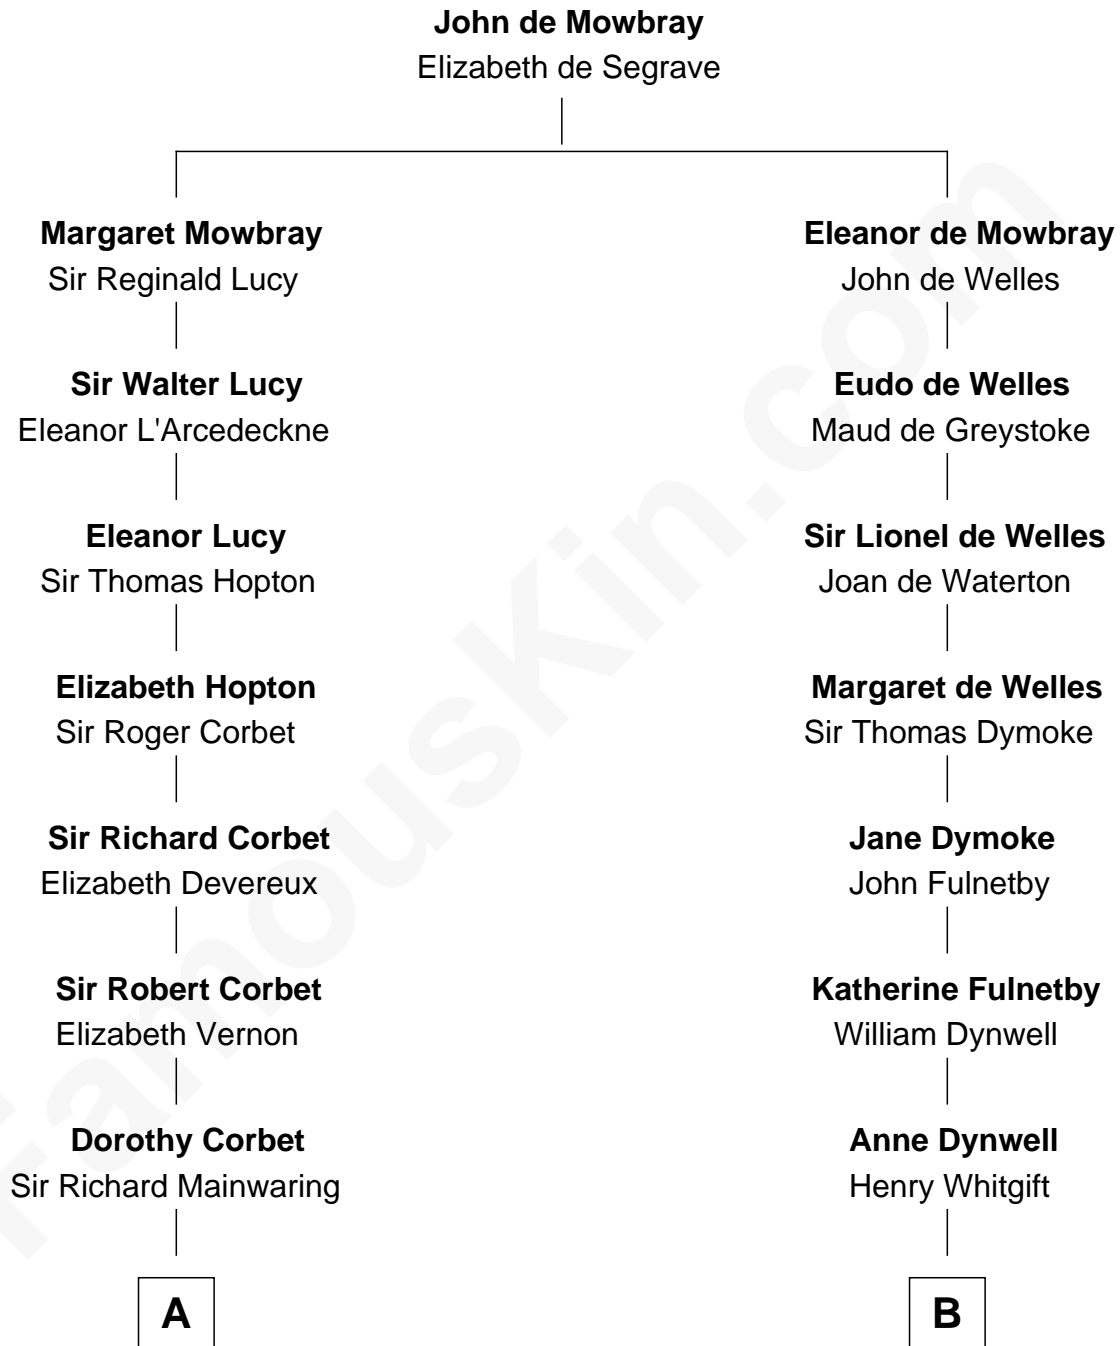

FamousKin.com Relationship Chart of

Allen Dulles

5th Director of the C.I.A.

15th cousin 4 times removed of

Ralph Waldo Emerson

American Poet

C

—
Harriet Lathrop Winslow

Rev. John Welsh Dulles

—
Allen Macy Dulles

Edith Foster

—
Allen Dulles

5th Director of the C.I.A.

FamousKin.com