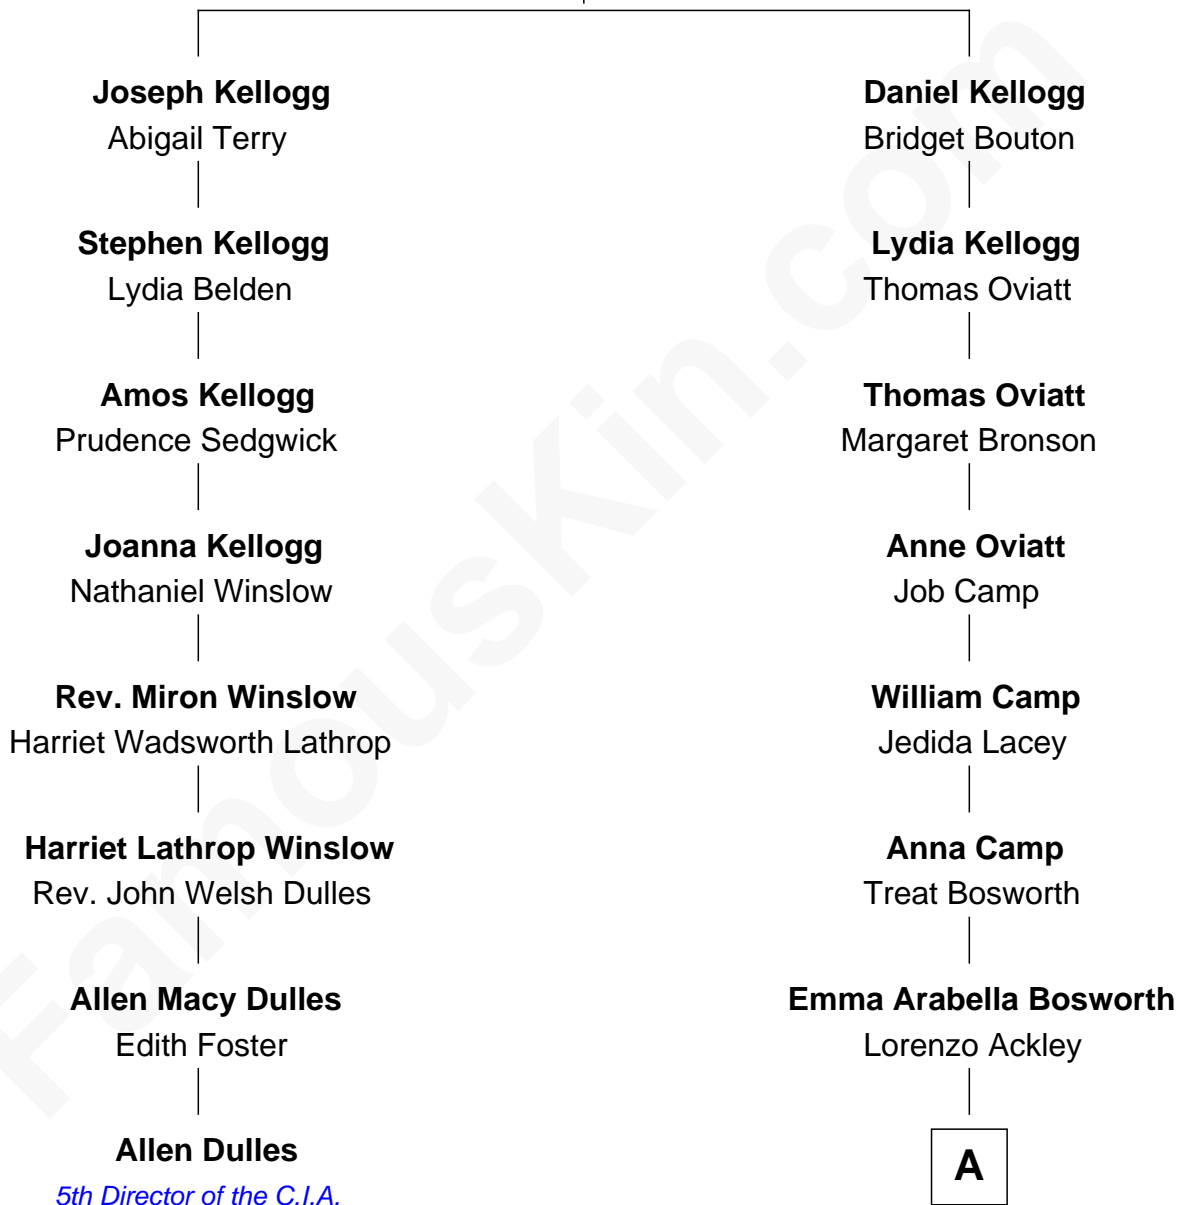

FamousKin.com Relationship Chart of

Allen Dulles

5th Director of the C.I.A.

7th cousin 4 times removed of

Sydney Biddle Barrows

Mayflower Madam

Martyn Kellogg

Prudence Bird

A

Helen Eva Ackley
William Gildersleeve Parke

Elizabeth Parke
Percy Ballantine

John Boyd Ballantine
Anne L. Crawford

Jeannette Ballantine
Donald Byers Barrows

Sydney Biddle Barrows
Mayflower Madam

FamousKin.com