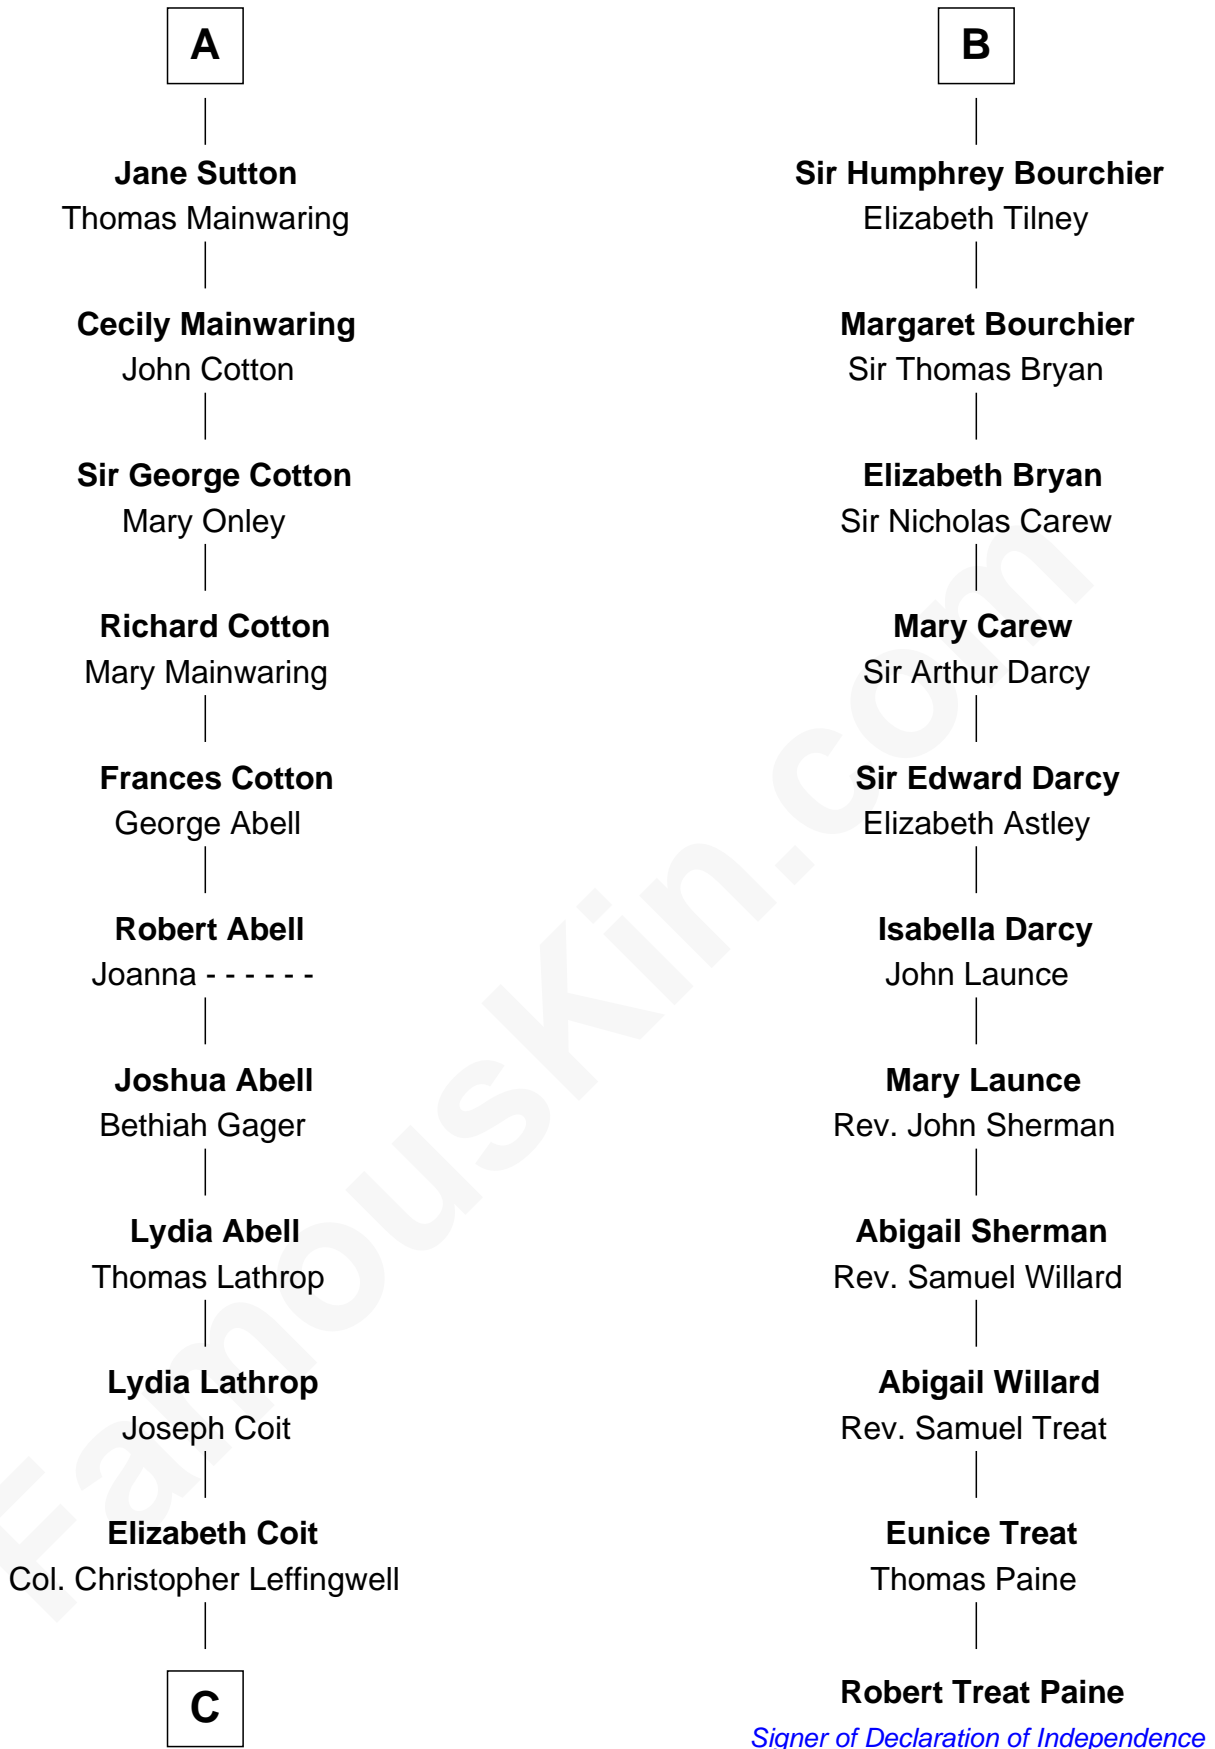

FamousKin.com

Relationship Chart of

Allen Dulles

5th Director of the C.I.A.

17th cousin 4 times removed of

Robert Treat Paine

Signer of the Declaration of Independence

C

—
Joanna Leffingwell

Charles Lathrop

—
Harriet Wadsworth Lathrop

Rev. Miron Winslow

—
Harriet Lathrop Winslow

Rev. John Welsh Dulles

—
Allen Macy Dulles

Edith Foster