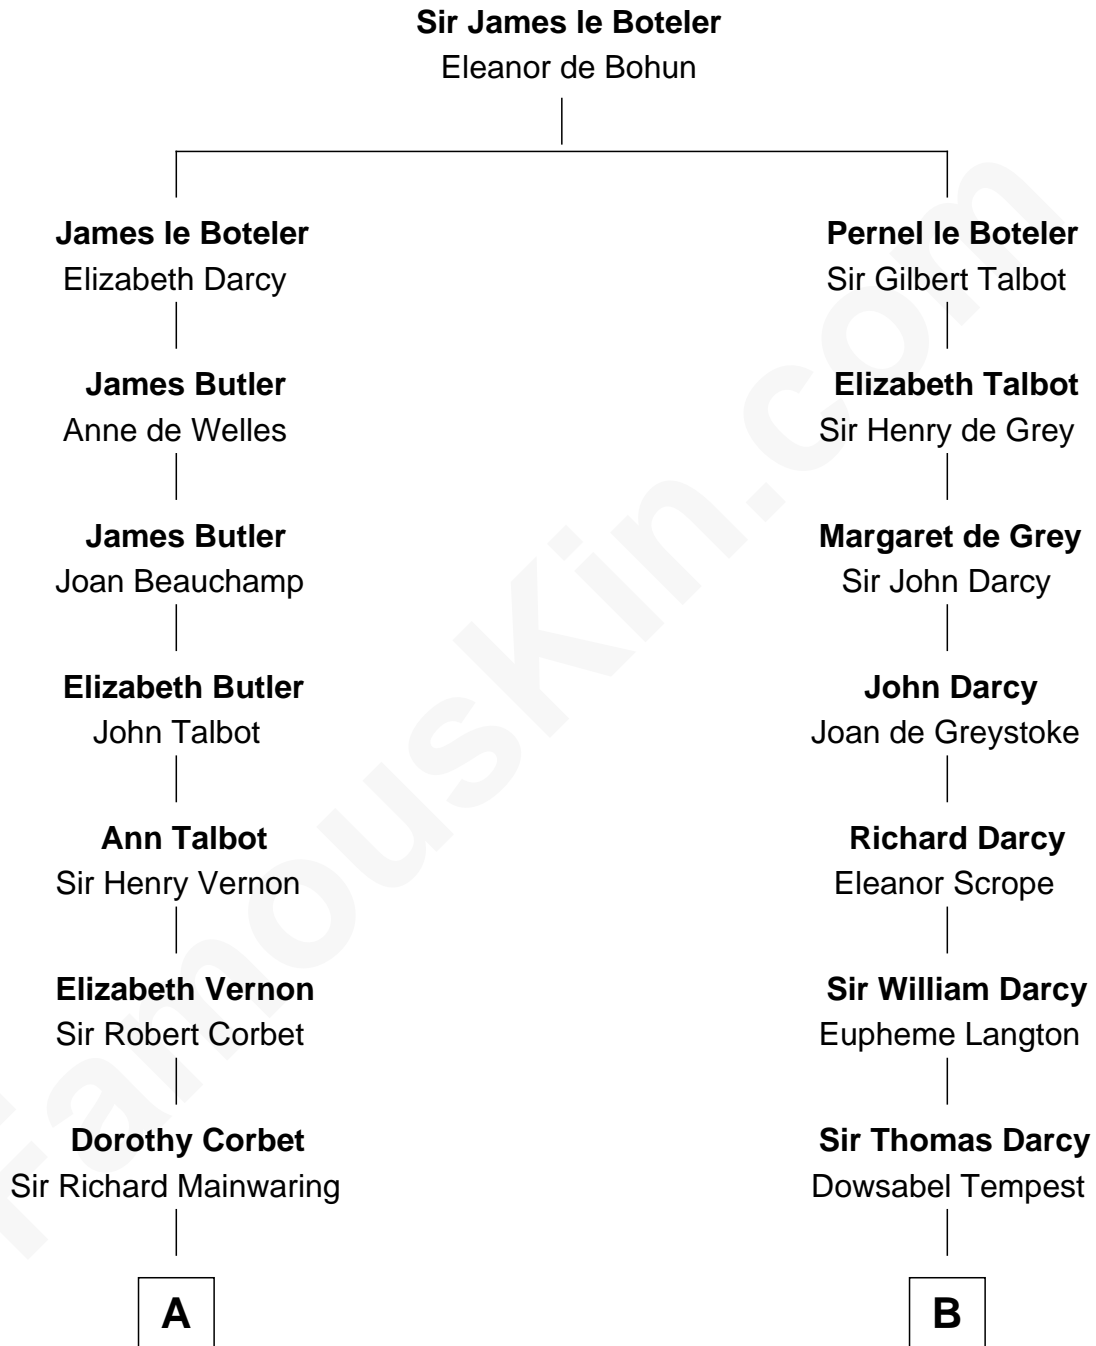

FamousKin.com Relationship Chart of

Allen Dulles

5th Director of the C.I.A.

14th cousin 5 times removed of

Robert Treat Paine

Signer of the Declaration of Independence

C

—
Harriet Lathrop Winslow

Rev. John Welsh Dulles

—
Allen Macy Dulles

Edith Foster

—
Allen Dulles

5th Director of the C.I.A.

FamousKin.com