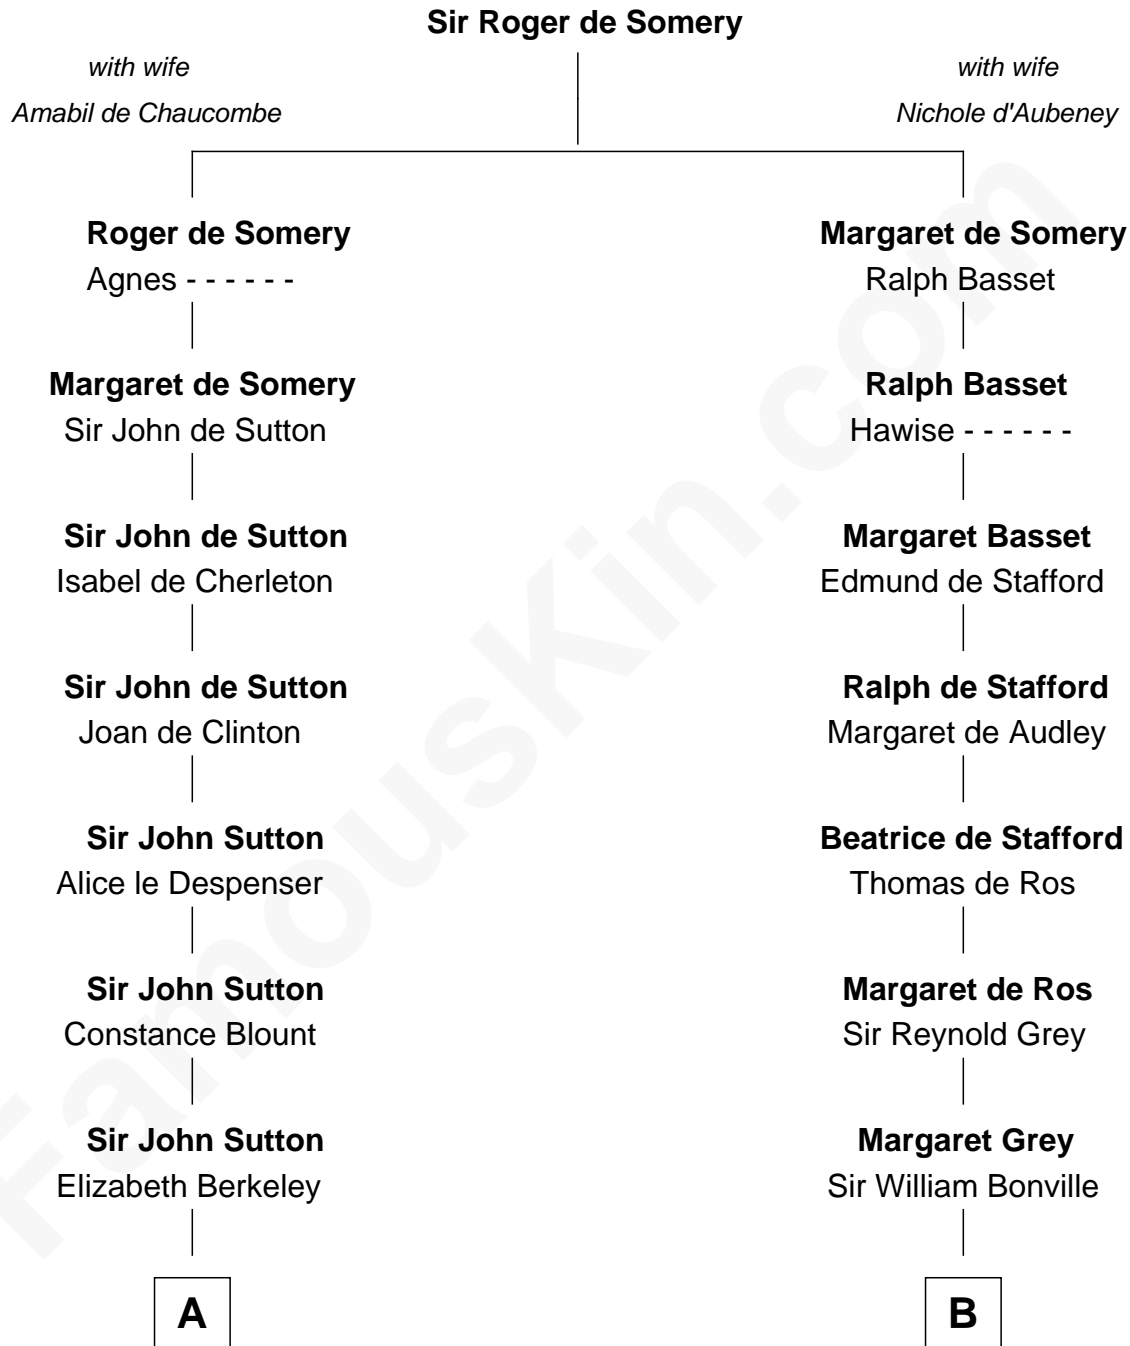

# FamousKin.com Relationship Chart of

**Allen Dulles**

*5th Director of the C.I.A.*

17th cousin 4 times removed of

**Thomas Nelson**

*Signer of the Declaration of Independence*

**C**

—  
**Joanna Leffingwell**

Charles Lathrop

—  
**Harriet Wadsworth Lathrop**

Rev. Miron Winslow

—  
**Harriet Lathrop Winslow**

Rev. John Welsh Dulles

—  
**Allen Macy Dulles**

Edith Foster

—  
**Allen Dulles**