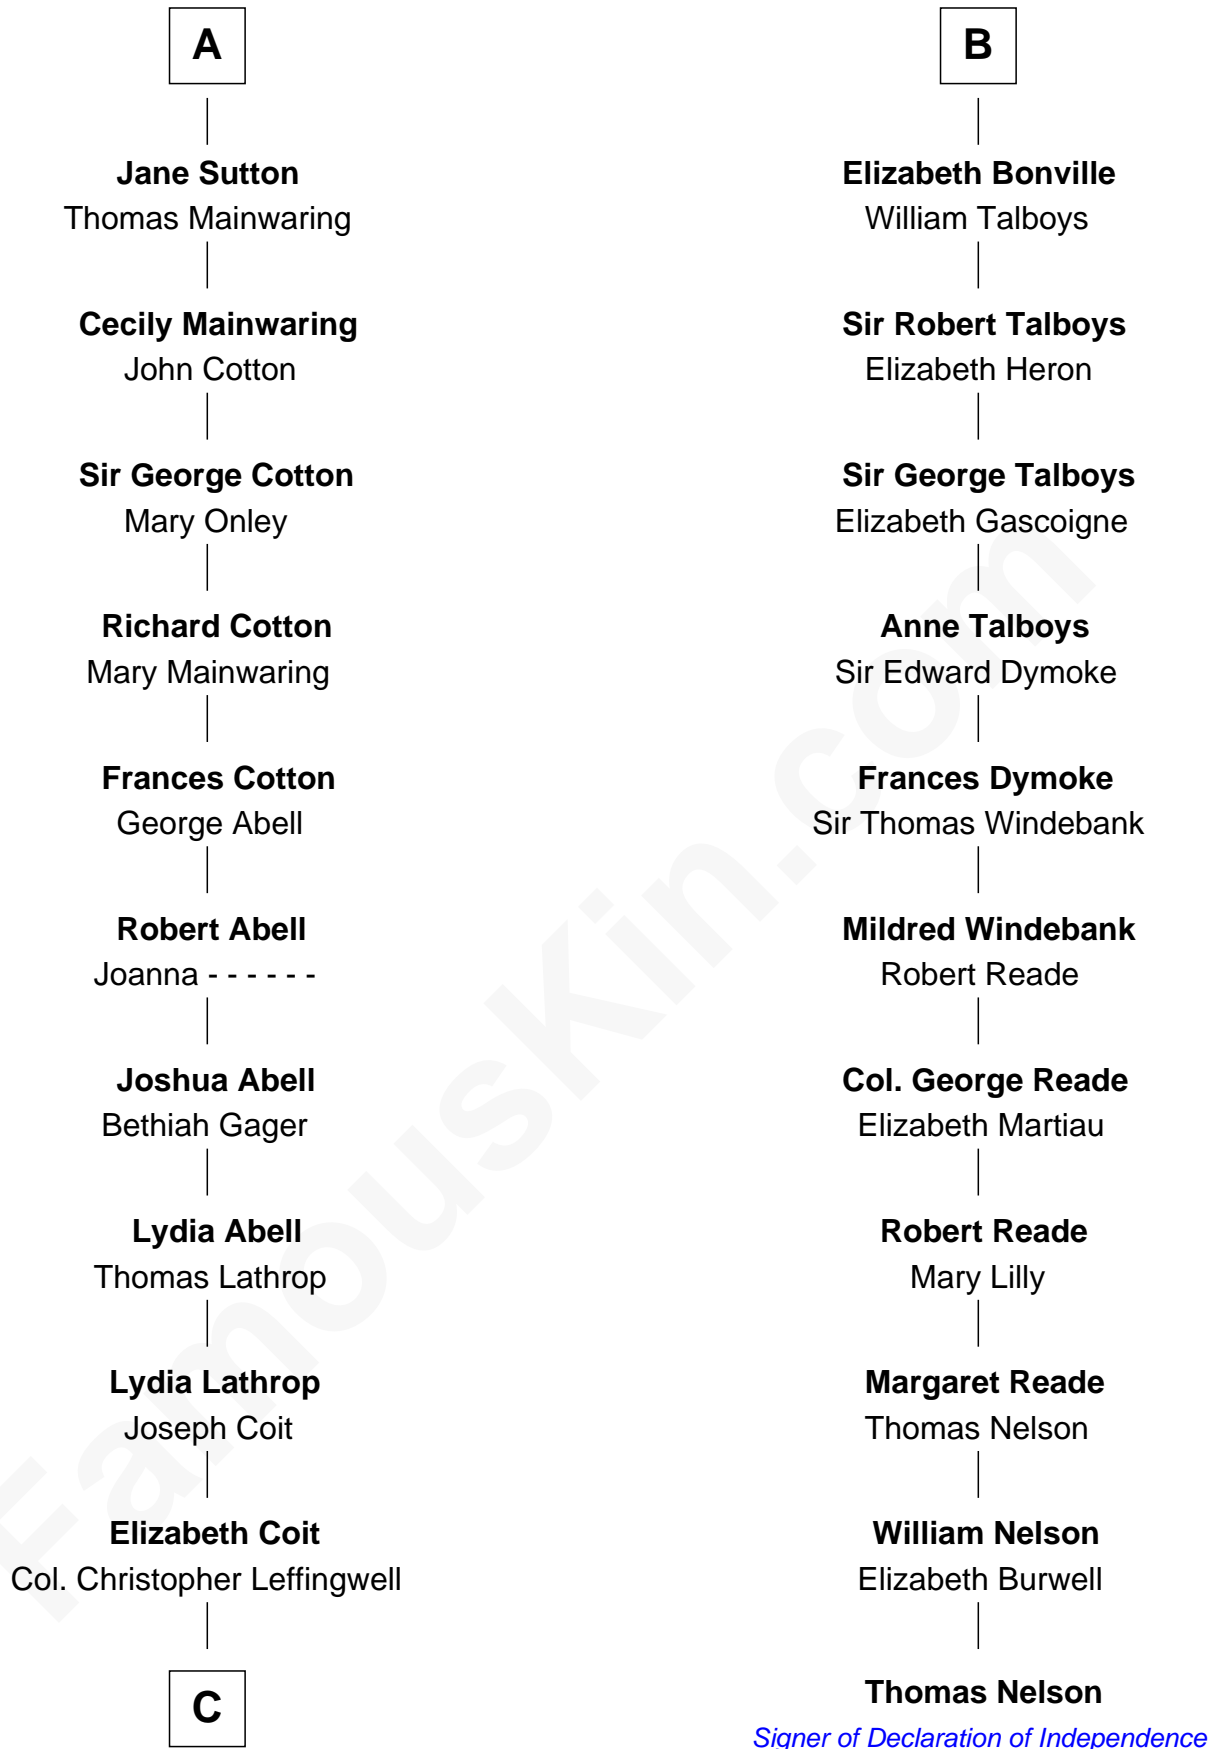

# FamousKin.com Relationship Chart of

**Allen Dulles**

*5th Director of the C.I.A.*

17th cousin 4 times removed of

**Thomas Nelson**

*Signer of the Declaration of Independence*

**C**

—  
**Joanna Leffingwell**

Charles Lathrop

—  
**Harriet Wadsworth Lathrop**

Rev. Miron Winslow

—  
**Harriet Lathrop Winslow**

Rev. John Welsh Dulles

—  
**Allen Macy Dulles**

Edith Foster

—  
**Allen Dulles**