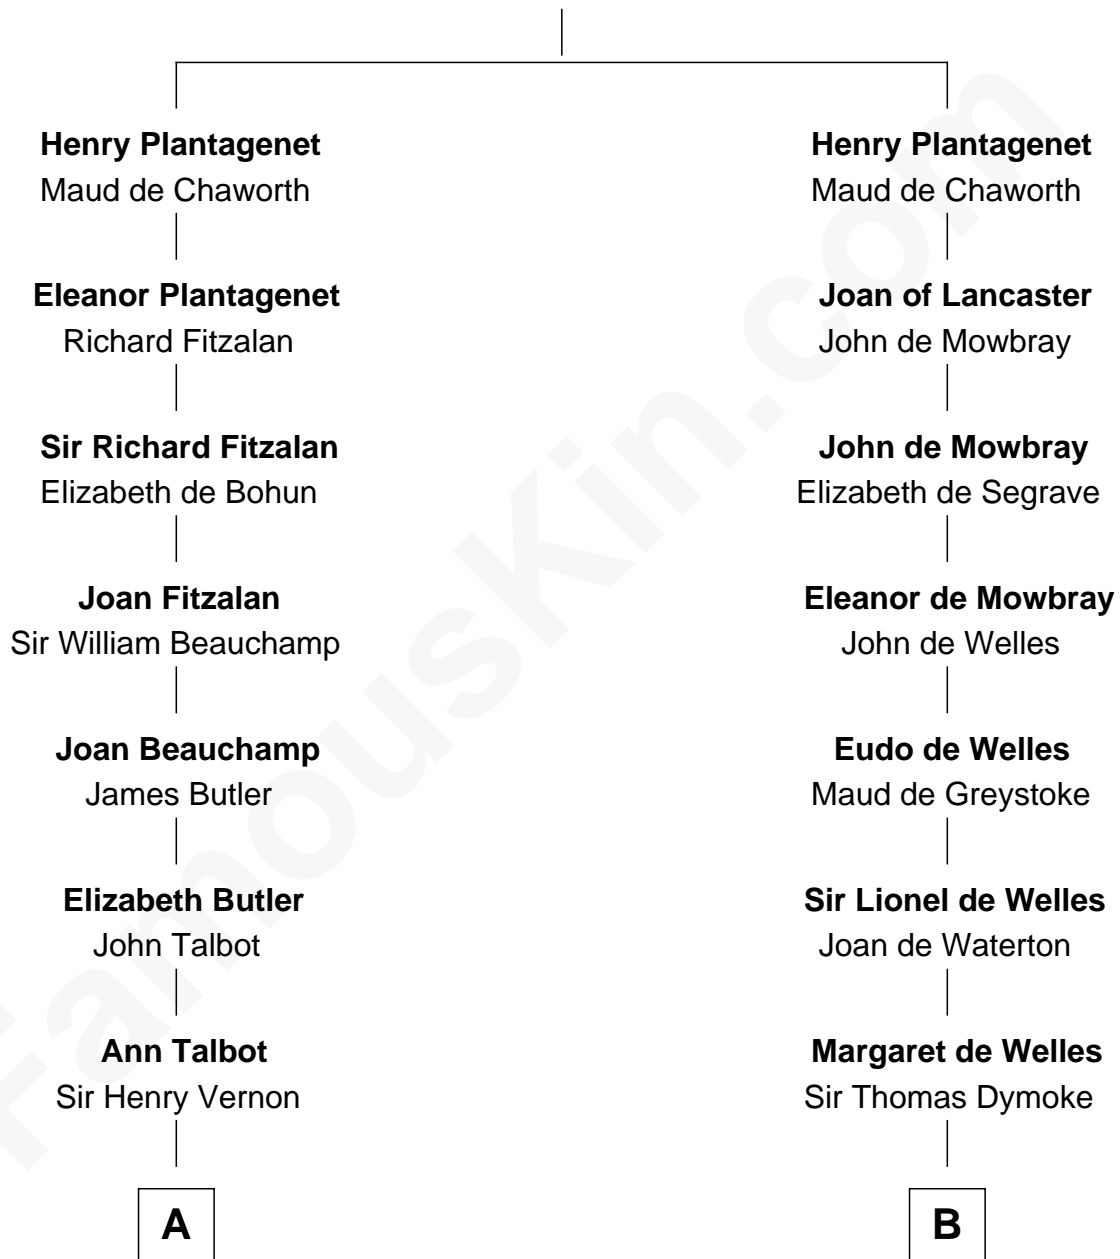

FamousKin.com Relationship Chart of

Allen Dulles

5th Director of the C.I.A.

15th cousin 6 times removed of

Thomas Nelson

Signer of the Declaration of Independence

Edmund Plantagenet

Blanche of Artois

C

—
Joanna Leffingwell

Charles Lathrop

—
Harriet Wadsworth Lathrop

Rev. Miron Winslow

—
Harriet Lathrop Winslow

Rev. John Welsh Dulles

—
Allen Macy Dulles

Edith Foster

—
Allen Dulles

5th Director of the C.I.A.

FamousKin.com