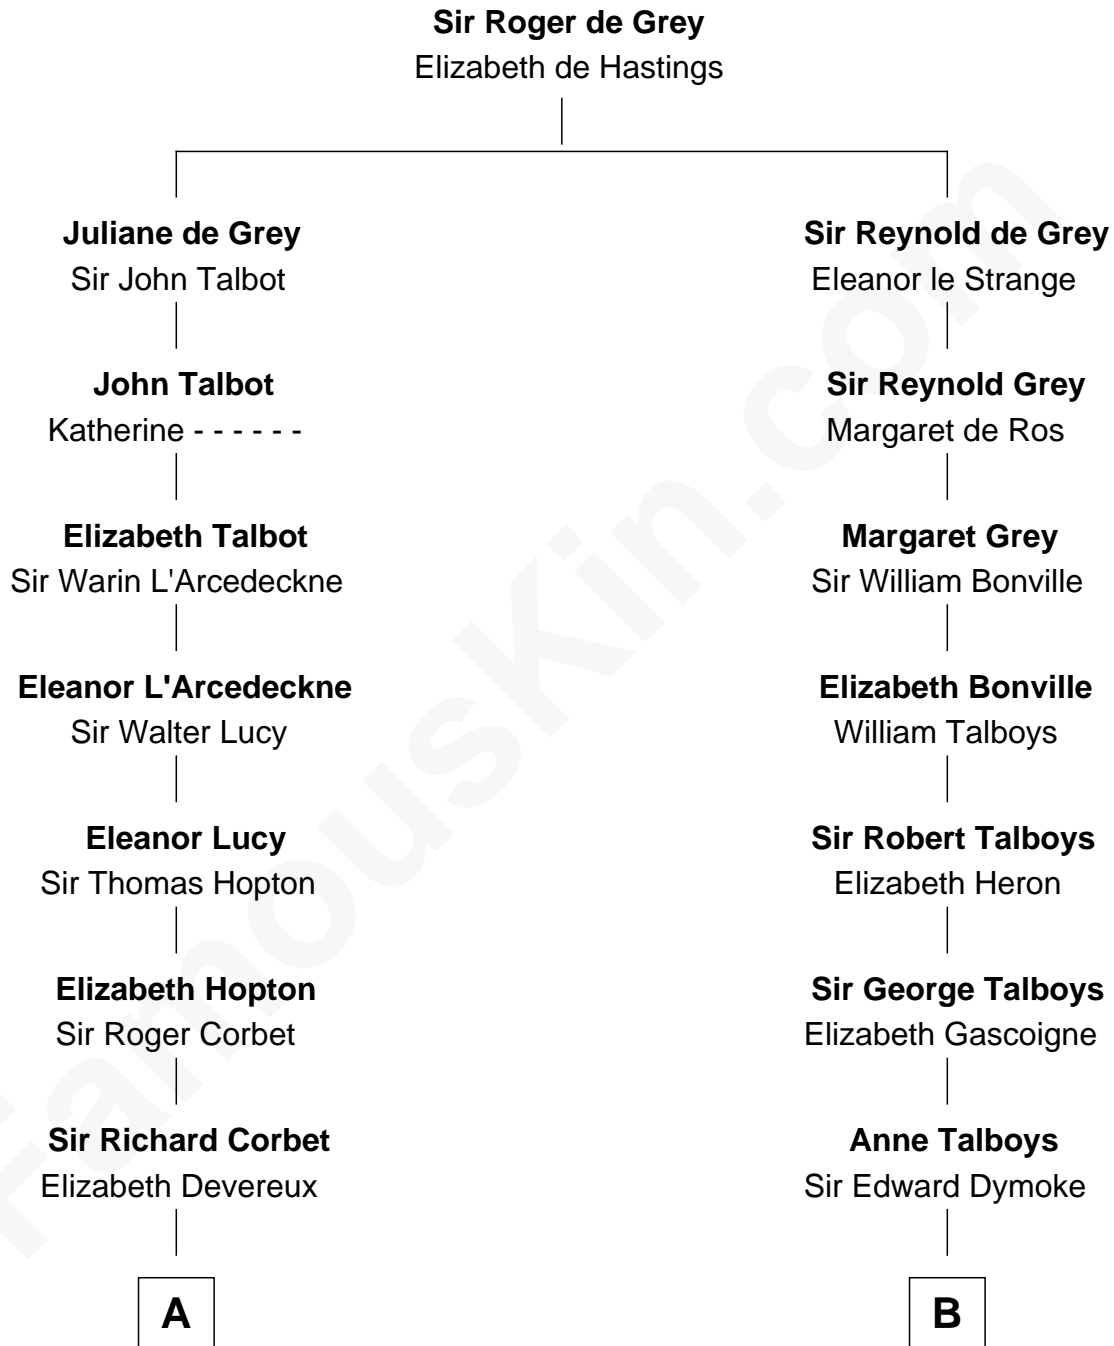

# FamousKin.com Relationship Chart of

**Allen Dulles**

*5th Director of the C.I.A.*

13th cousin 8 times removed of

**Thomas Nelson**

*Signer of the Declaration of Independence*

**C**

—  
**Joanna Leffingwell**

Charles Lathrop

—  
**Harriet Wadsworth Lathrop**

Rev. Miron Winslow

—  
**Harriet Lathrop Winslow**

Rev. John Welsh Dulles

—  
**Allen Macy Dulles**

Edith Foster

—  
**Allen Dulles**