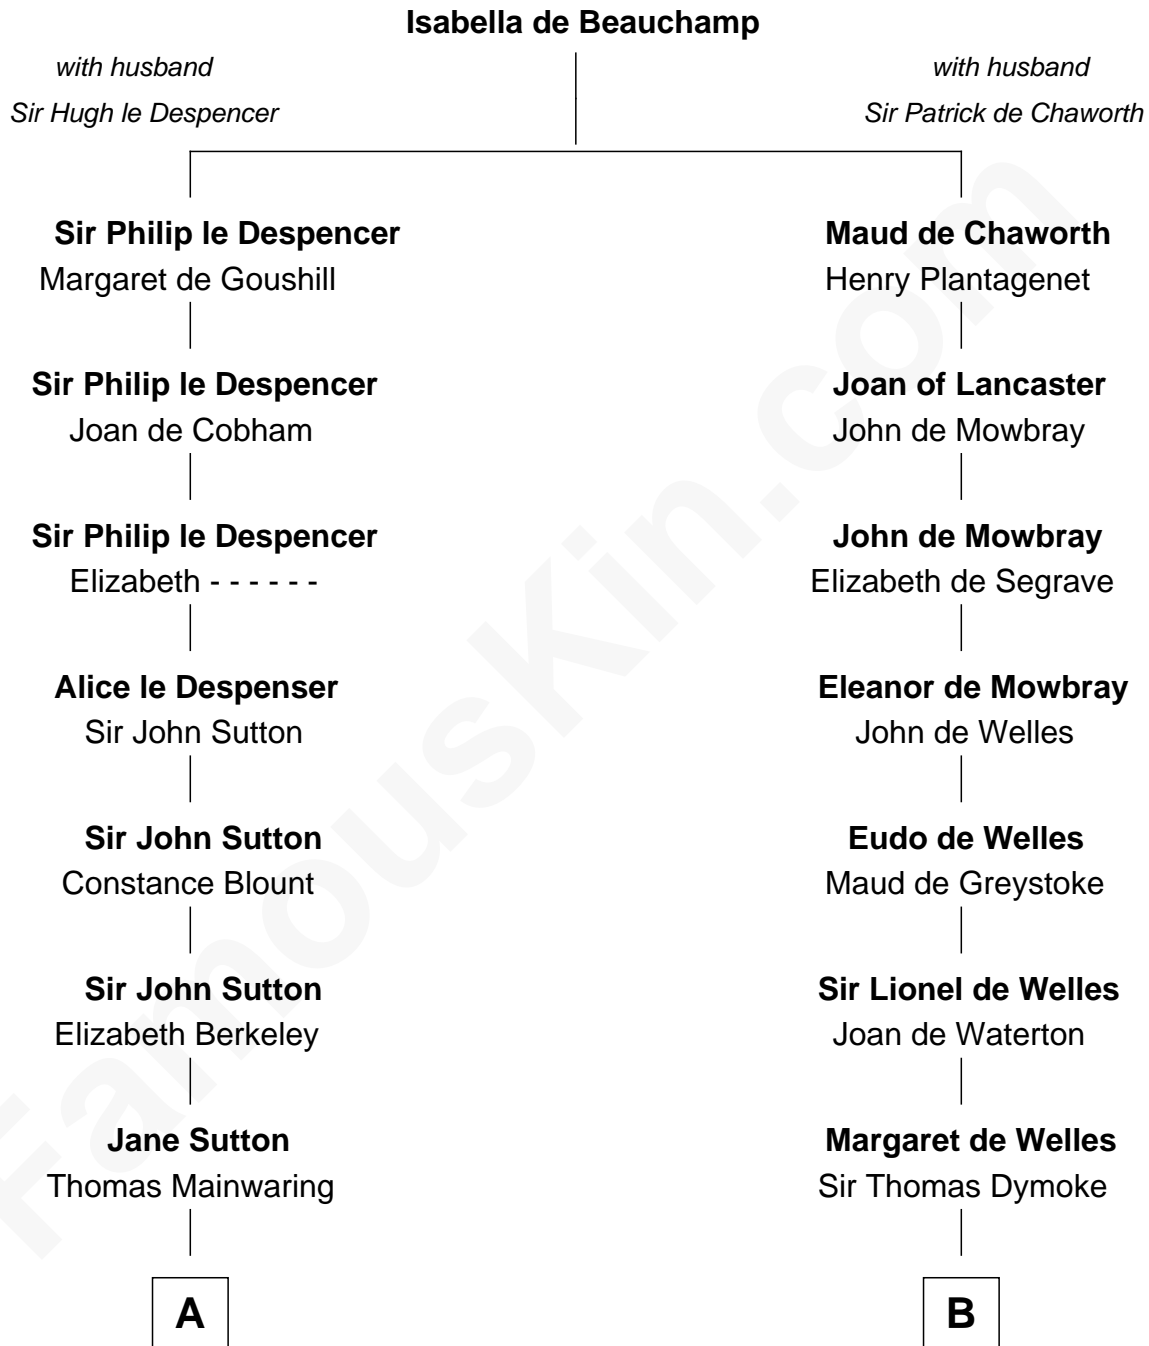

FamousKin.com Relationship Chart of

Allen Dulles

5th Director of the C.I.A.

15th cousin 5 times removed of

Thomas Nelson

Signer of the Declaration of Independence

C

—
Harriet Wadsworth Lathrop

Rev. Miron Winslow

—
Harriet Lathrop Winslow

Rev. John Welsh Dulles

—
Allen Macy Dulles

Edith Foster

—
Allen Dulles

5th Director of the C.I.A.

FamousKin.com