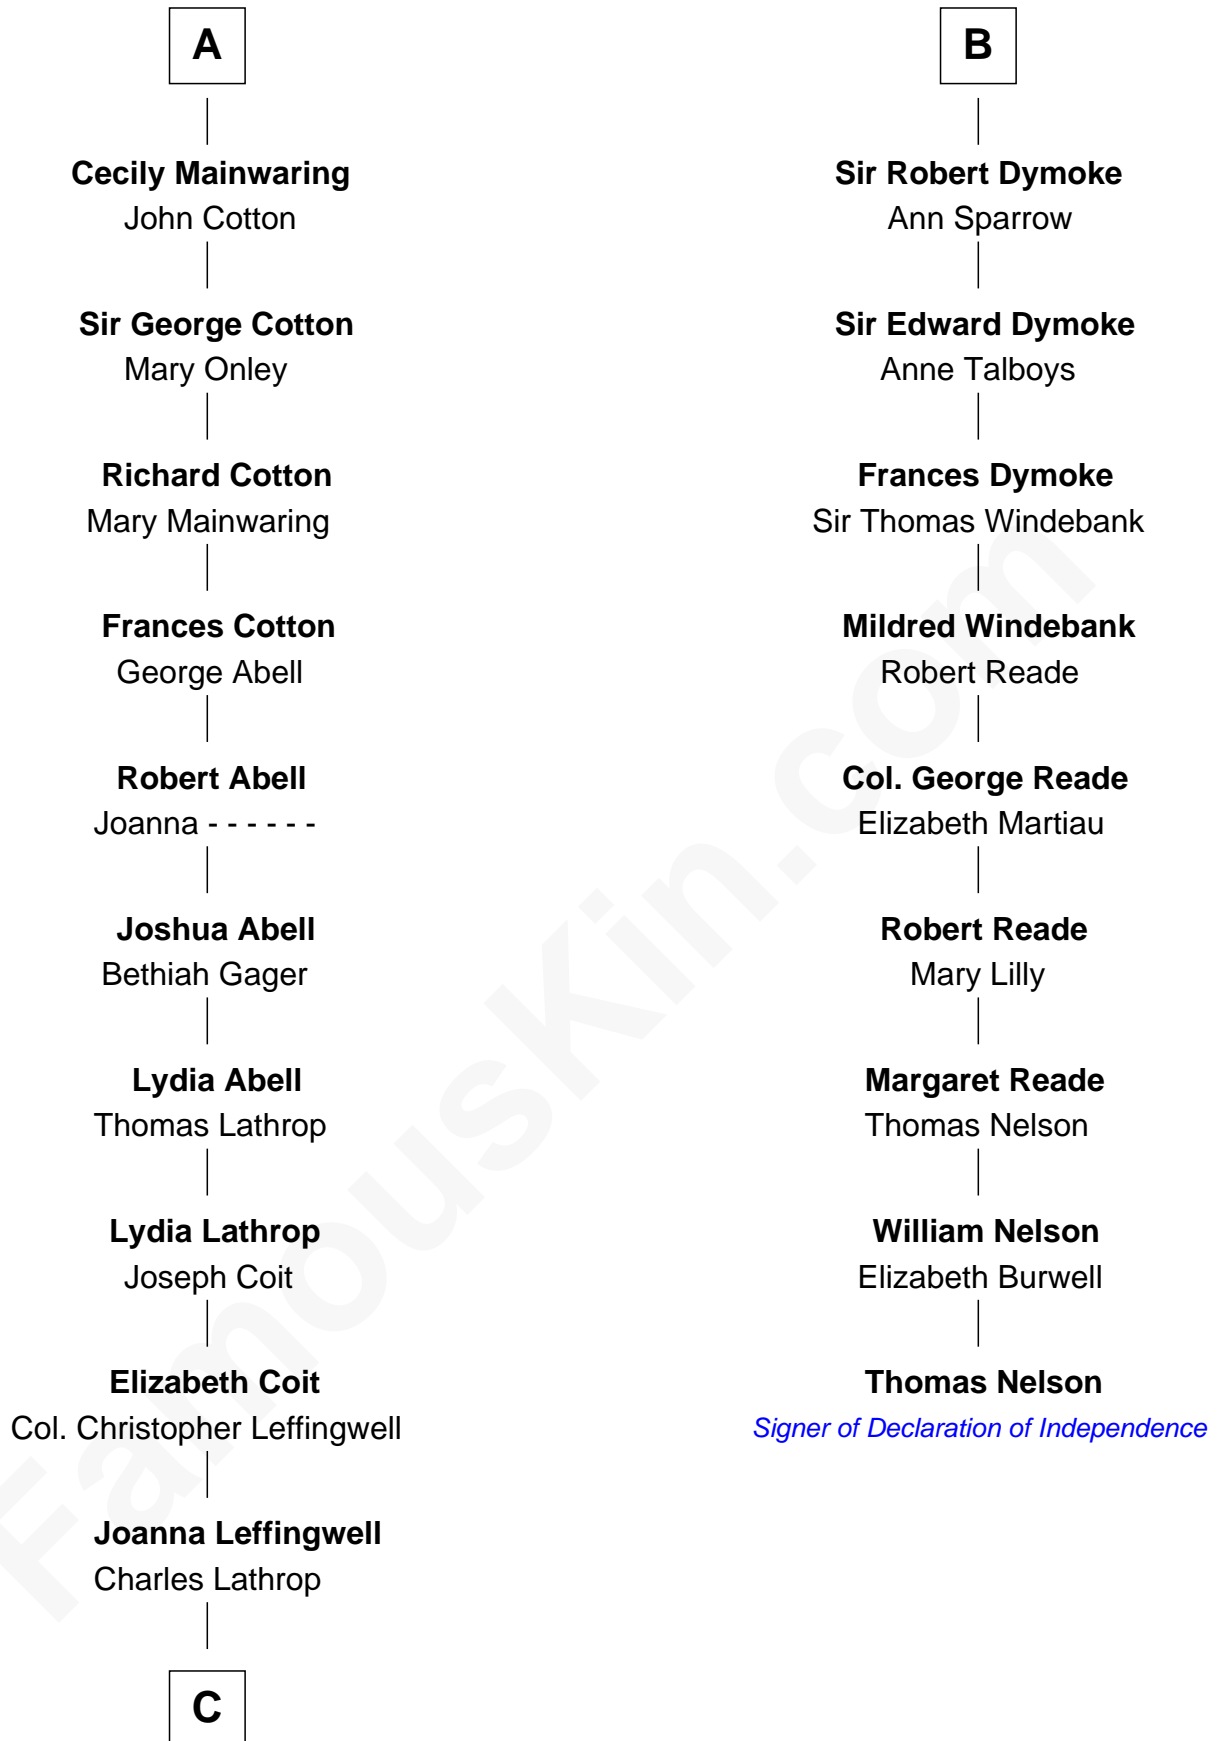

FamousKin.com Relationship Chart of

Allen Dulles

5th Director of the C.I.A.

15th cousin 5 times removed of

Thomas Nelson

Signer of the Declaration of Independence

C

—
Harriet Wadsworth Lathrop

Rev. Miron Winslow

—
Harriet Lathrop Winslow

Rev. John Welsh Dulles

—
Allen Macy Dulles

Edith Foster

—
Allen Dulles

5th Director of the C.I.A.

FamousKin.com