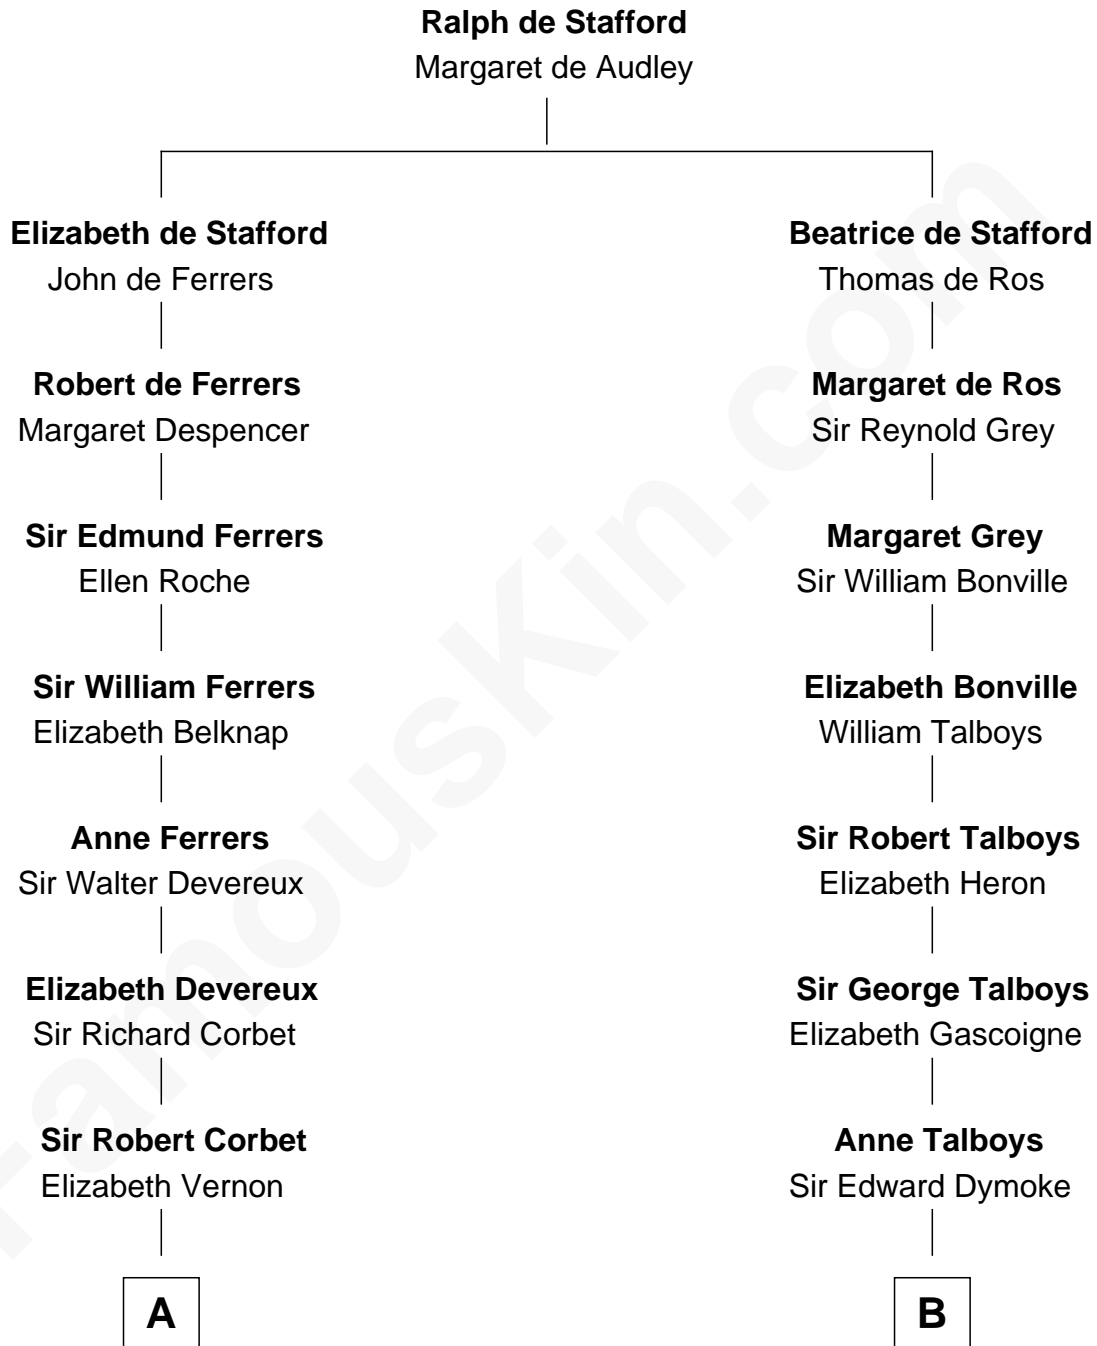

FamousKin.com Relationship Chart of

Allen Dulles

5th Director of the C.I.A.

13th cousin 7 times removed of

Thomas Nelson

Signer of the Declaration of Independence

C

—
Harriet Wadsworth Lathrop