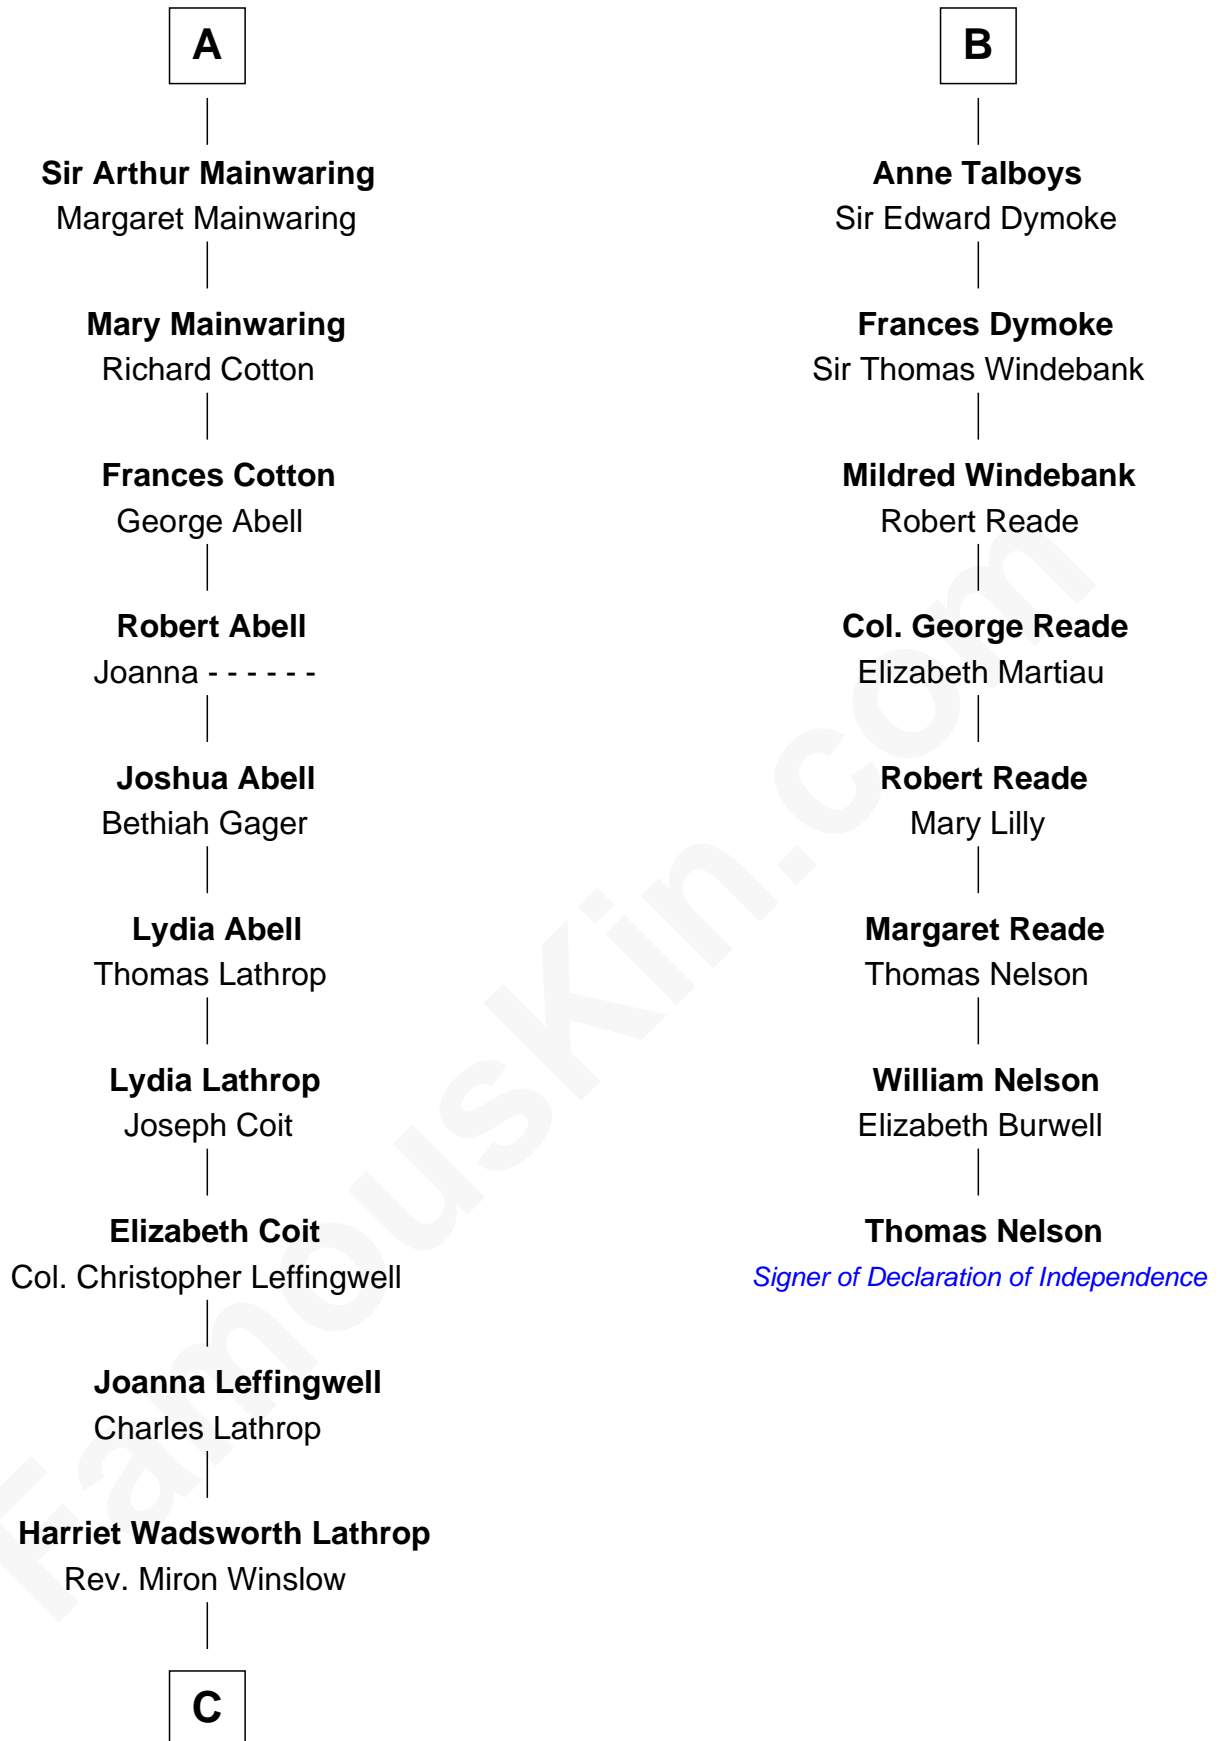

# FamousKin.com Relationship Chart of

**Allen Dulles**

*5th Director of the C.I.A.*

14th cousin 5 times removed of

**Thomas Nelson**

*Signer of the Declaration of Independence*

**C**

—  
**Harriet Lathrop Winslow**

Rev. John Welsh Dulles

—  
**Allen Macy Dulles**

Edith Foster

—  
**Allen Dulles**

*5th Director of the C.I.A.*

FamousKin.com