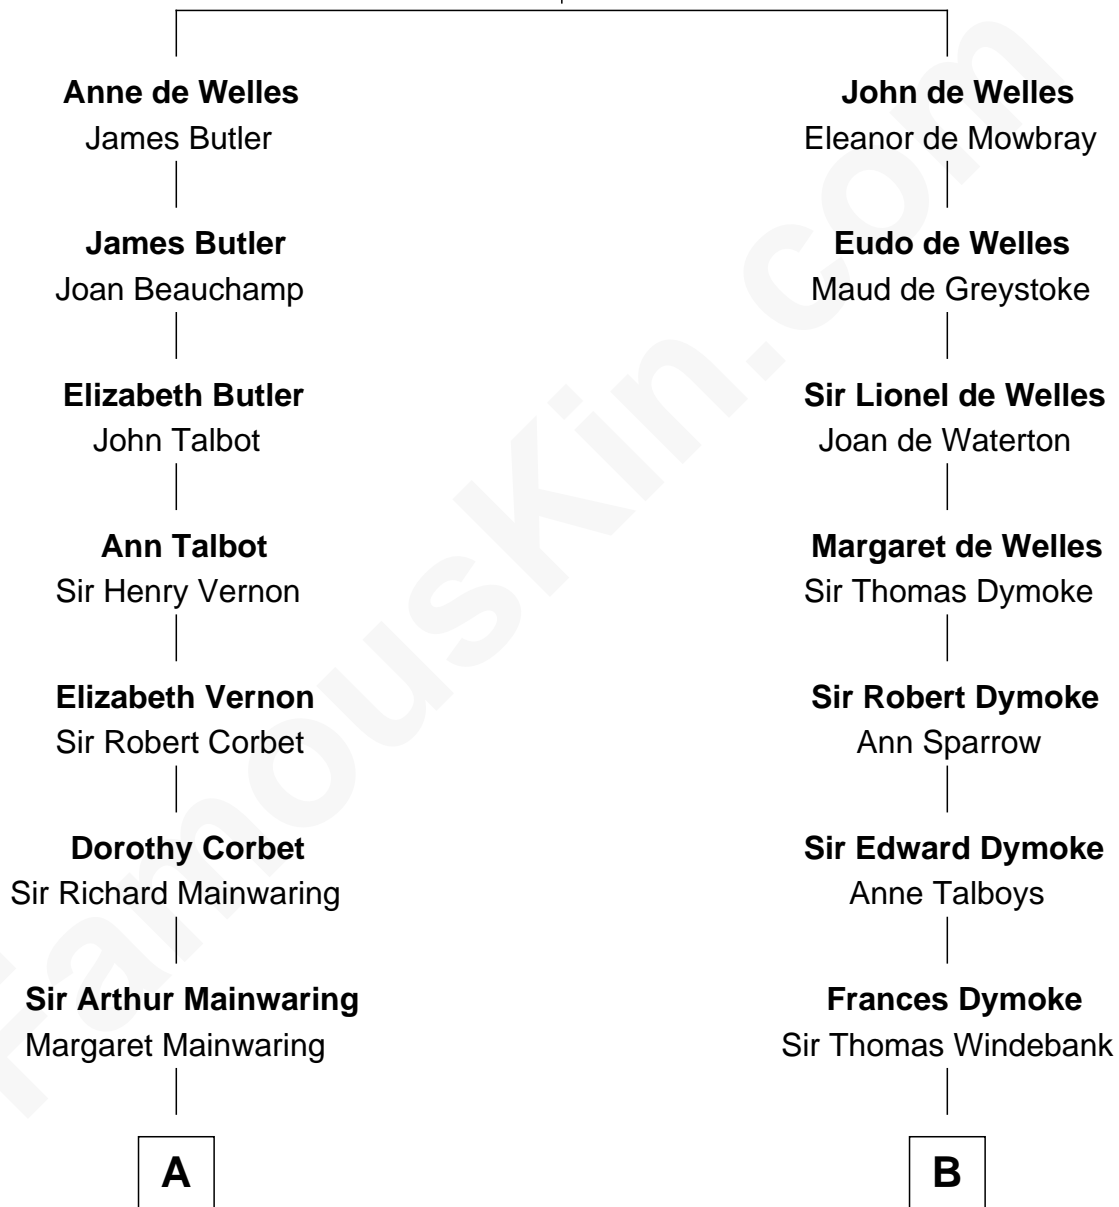

# FamousKin.com Relationship Chart of

**Allen Dulles**

*5th Director of the C.I.A.*

12th cousin 6 times removed of

**Thomas Nelson**

*Signer of the Declaration of Independence*

**John de Welles**

Maud de Roos

**C**

—  
**Allen Macy Dulles**

Edith Foster

—  
**Allen Dulles**

*5th Director of the C.I.A.*

FamousKin.com