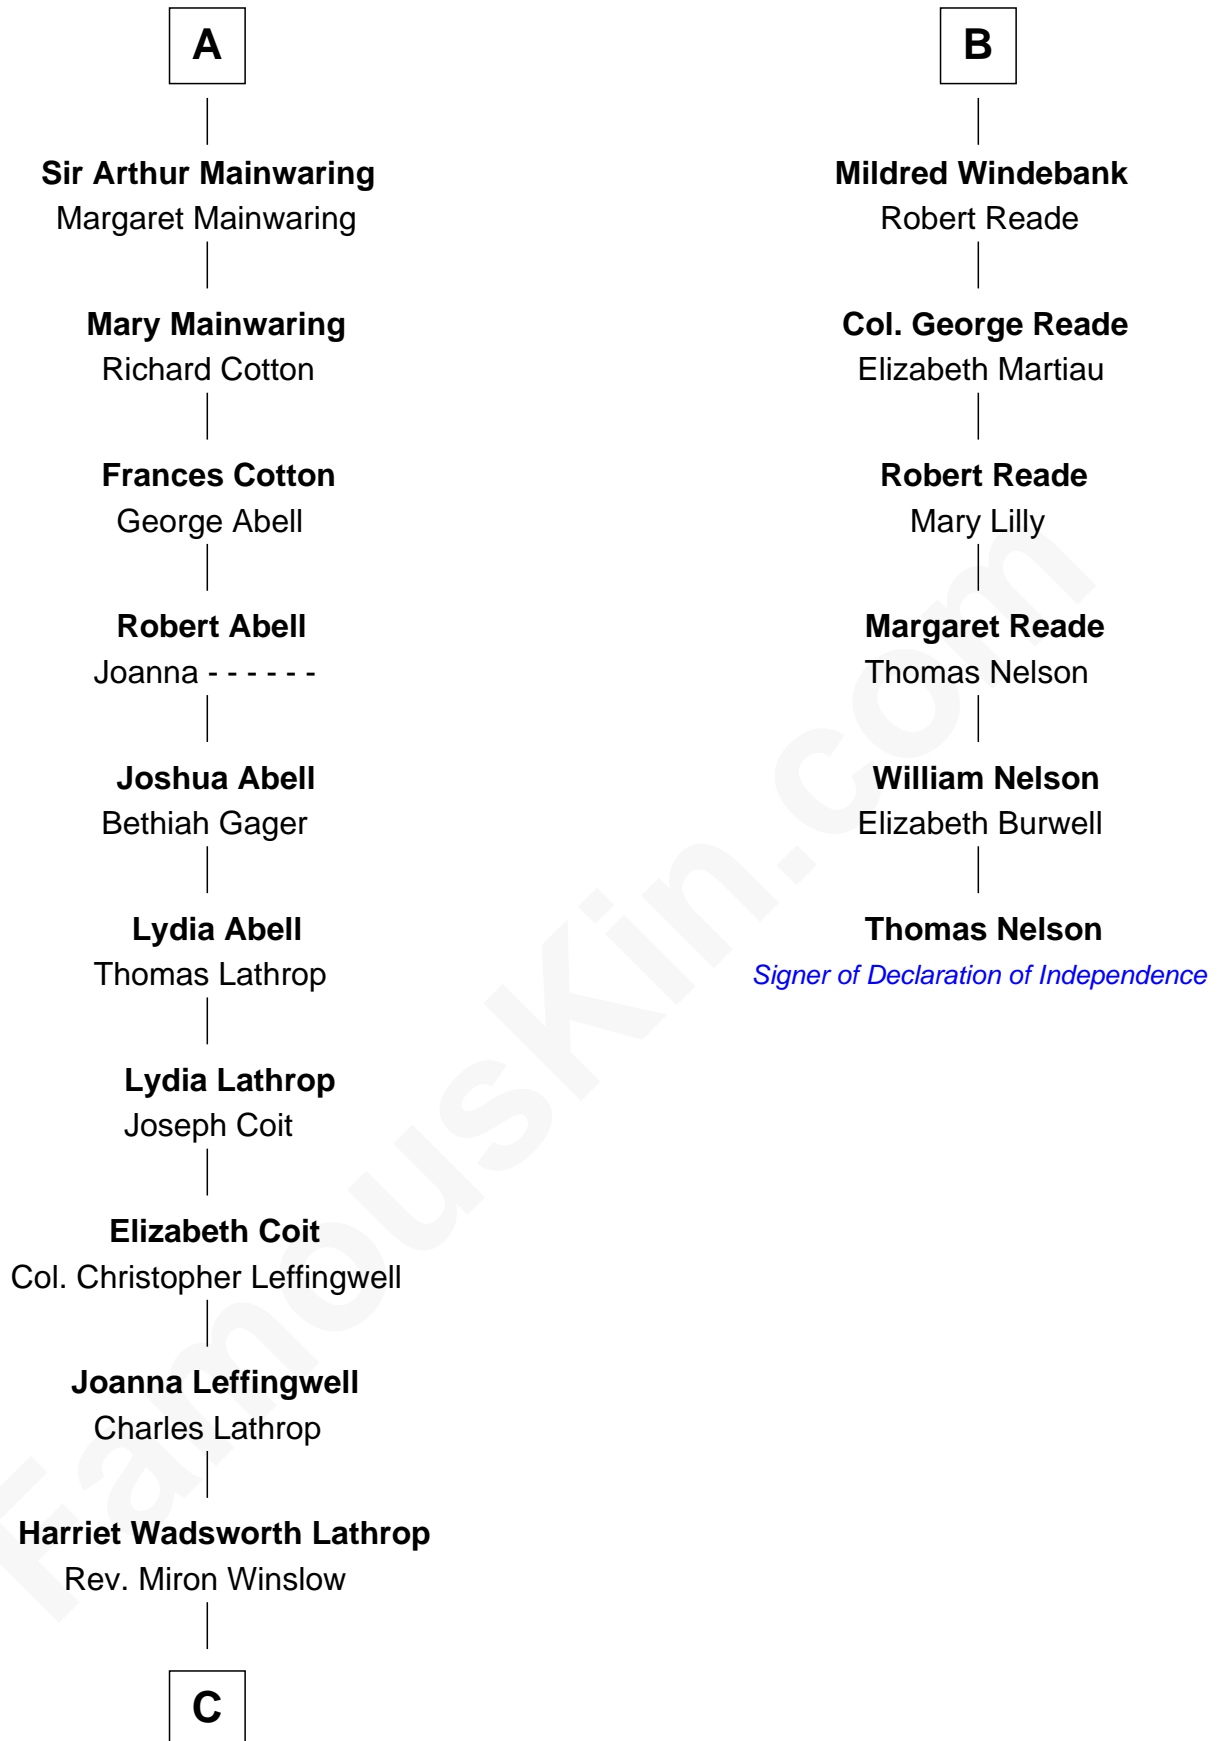

FamousKin.com Relationship Chart of

Allen Dulles

5th Director of the C.I.A.

12th cousin 7 times removed of

Thomas Nelson

Signer of the Declaration of Independence

C

—
Harriet Lathrop Winslow