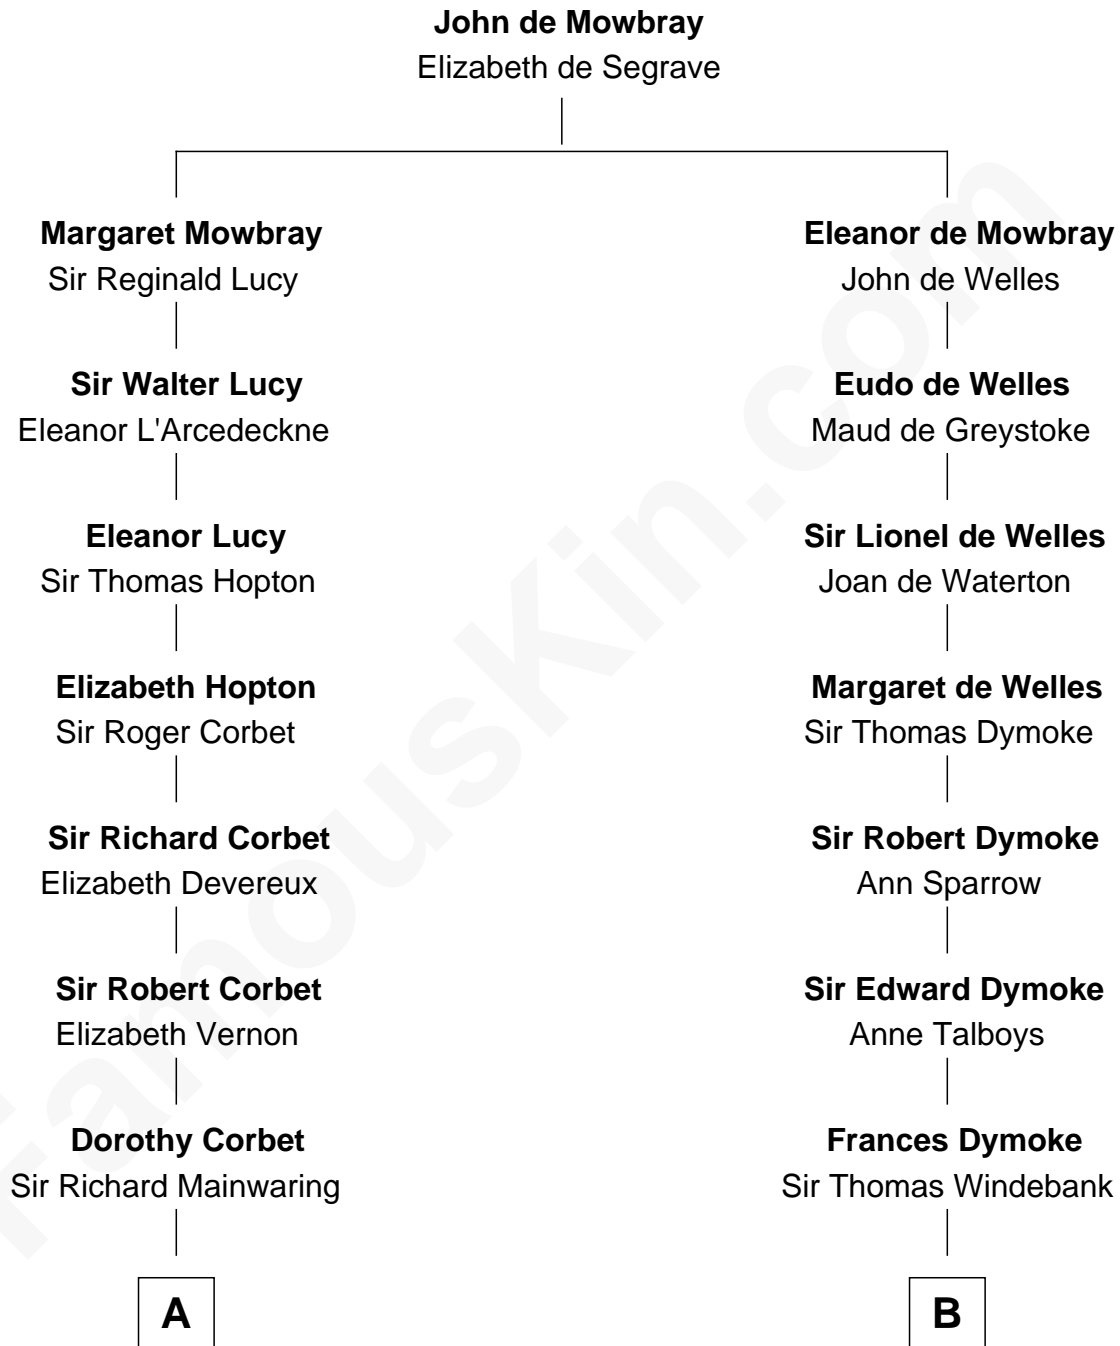

FamousKin.com Relationship Chart of

Allen Dulles

5th Director of the C.I.A.

12th cousin 7 times removed of

Thomas Nelson

Signer of the Declaration of Independence

C

—
Harriet Lathrop Winslow

Rev. John Welsh Dulles

—
Allen Macy Dulles

Edith Foster

—
Allen Dulles

5th Director of the C.I.A.

FamousKin.com