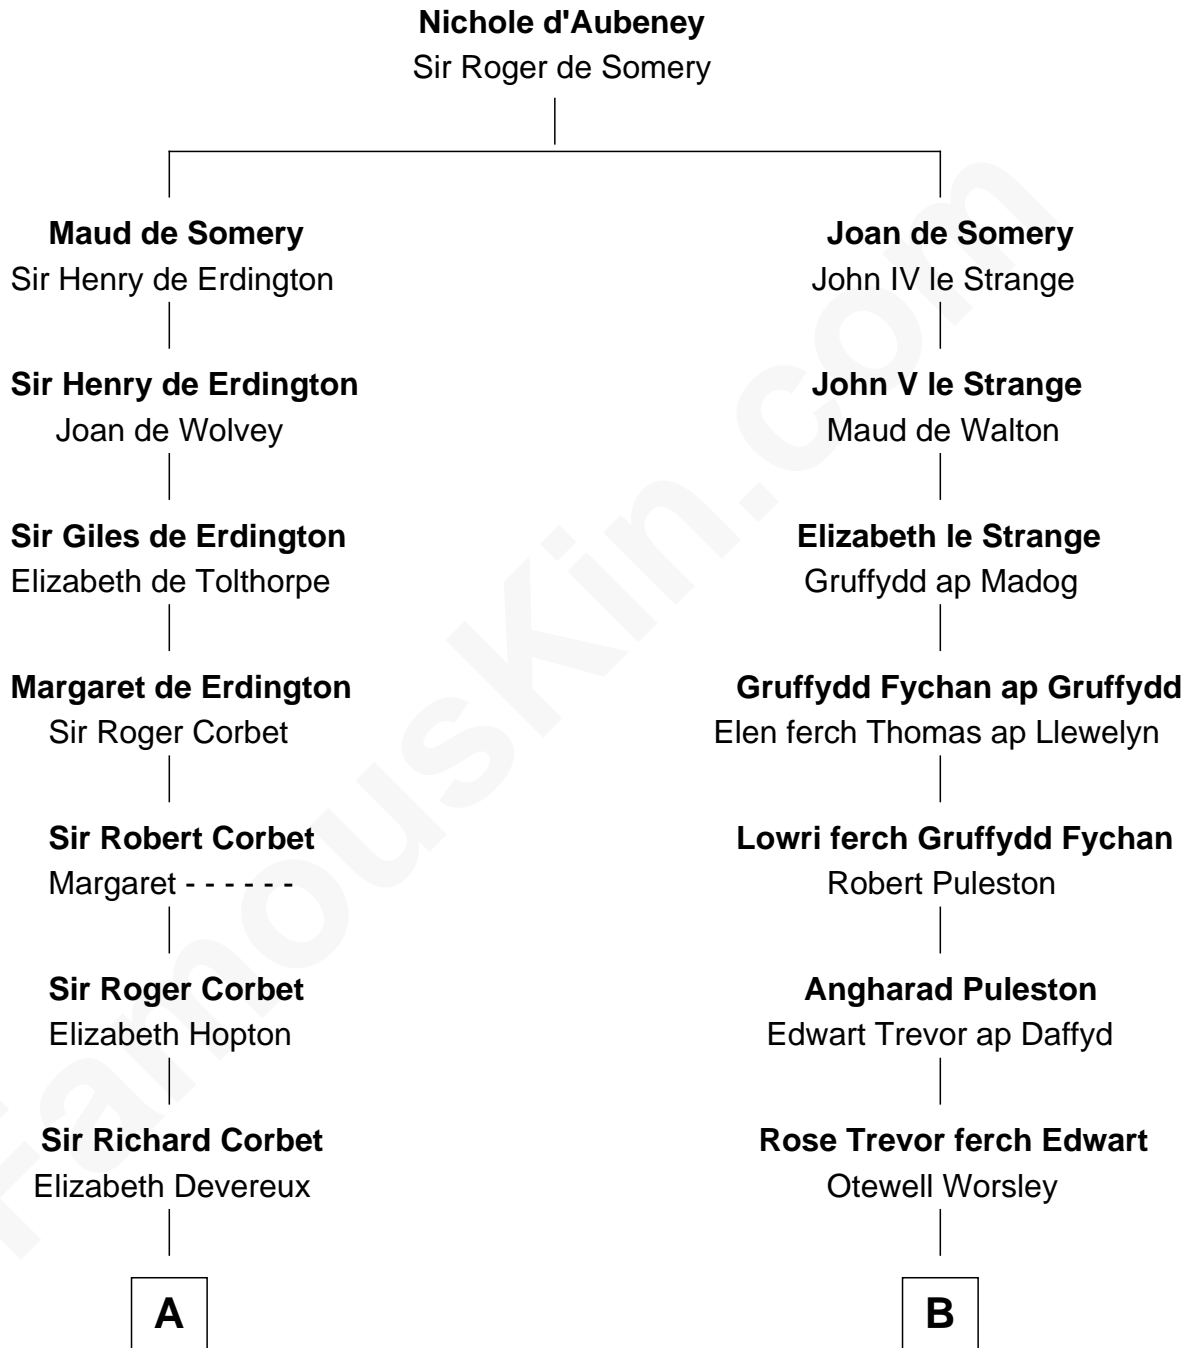

FamousKin.com Relationship Chart of

Allen Dulles

5th Director of the C.I.A.

15th cousin 6 times removed of

General William Whipple

Signer of the Declaration of Independence

C

—
Joanna Leffingwell

Charles Lathrop

—
Harriet Wadsworth Lathrop

Rev. Miron Winslow

—
Harriet Lathrop Winslow

Rev. John Welsh Dulles

—
Allen Macy Dulles

Edith Foster

—
Allen Dulles