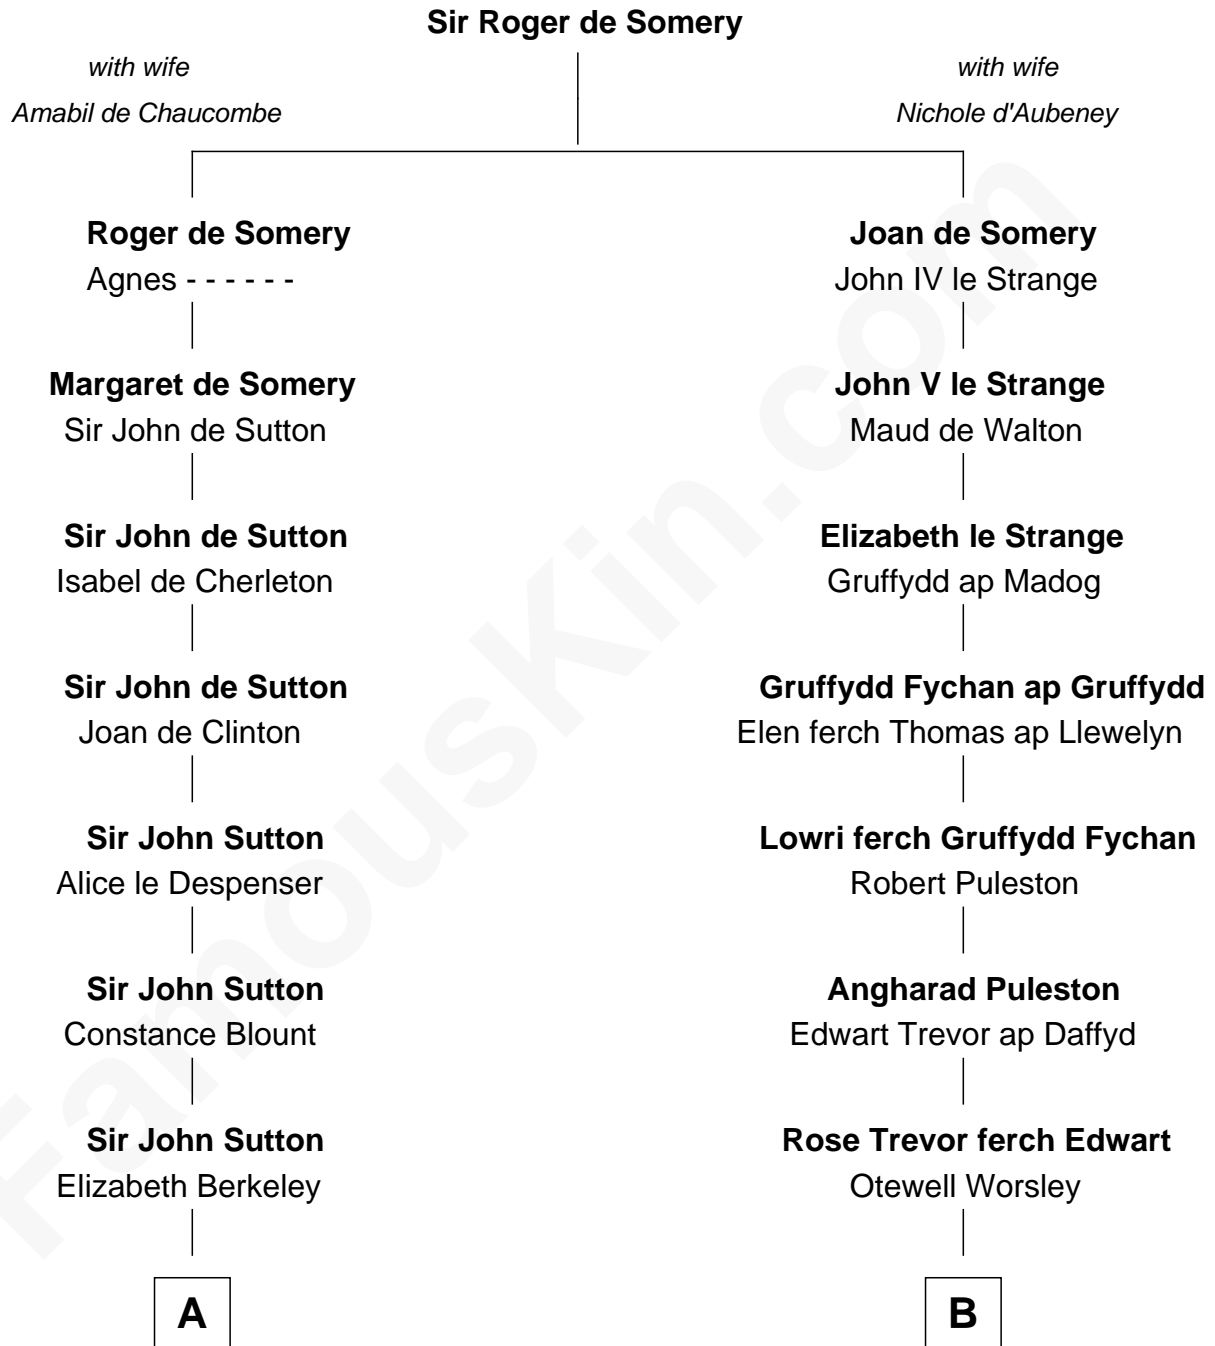

# FamousKin.com Relationship Chart of

**Allen Dulles**

*5th Director of the C.I.A.*

15th cousin 6 times removed of

**General William Whipple**

*Signer of the Declaration of Independence*

**C**

**Joanna Leffingwell**

Charles Lathrop

**Harriet Wadsworth Lathrop**

Rev. Miron Winslow

**Harriet Lathrop Winslow**

Rev. John Welsh Dulles

**Allen Macy Dulles**

Edith Foster

**Allen Dulles**