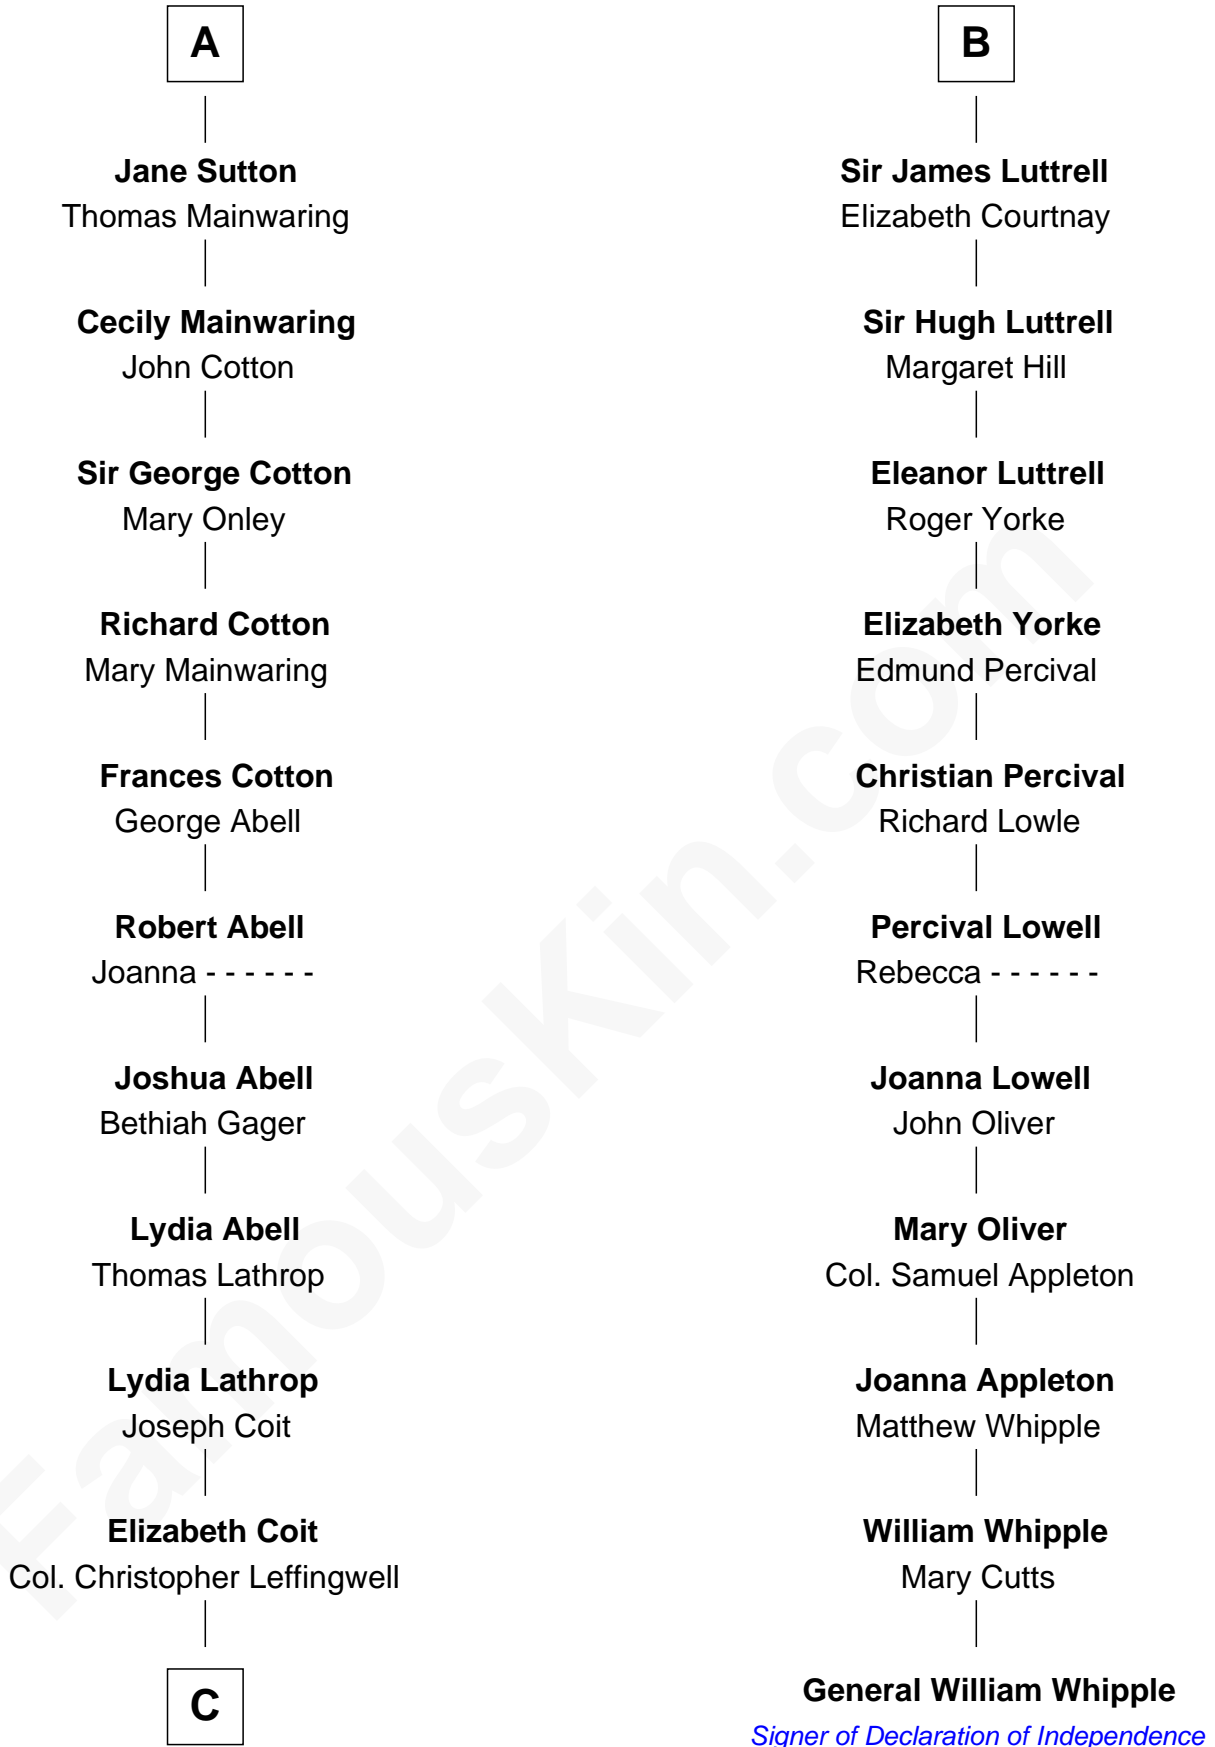

# FamousKin.com Relationship Chart of

**Allen Dulles**

*5th Director of the C.I.A.*

17th cousin 4 times removed of

**General William Whipple**

*Signer of the Declaration of Independence*

**C**

**Joanna Leffingwell**

Charles Lathrop

**Harriet Wadsworth Lathrop**

Rev. Miron Winslow

**Harriet Lathrop Winslow**

Rev. John Welsh Dulles

**Allen Macy Dulles**

Edith Foster

**Allen Dulles**