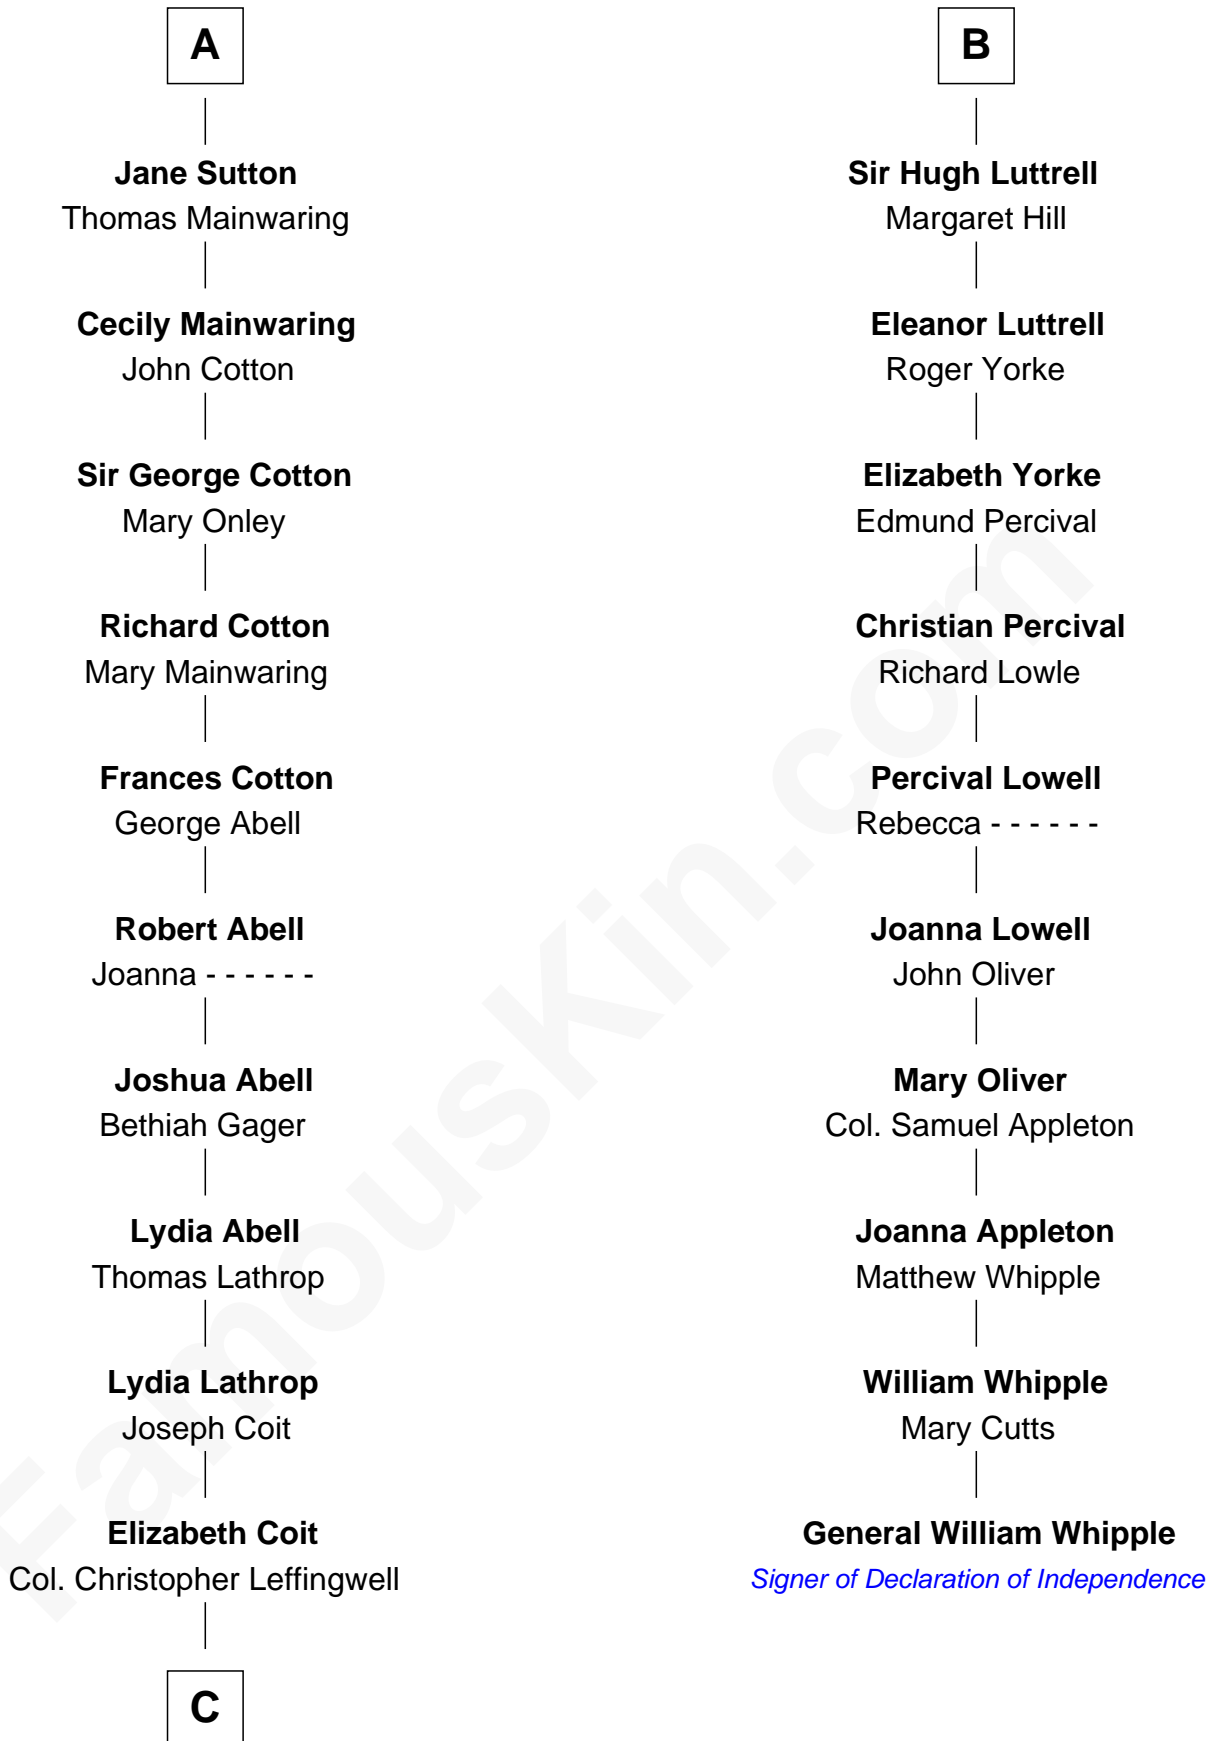

# FamousKin.com Relationship Chart of

**Allen Dulles**

*5th Director of the C.I.A.*

16th cousin 5 times removed of

**General William Whipple**

*Signer of the Declaration of Independence*

**Sir Hugh le Despencer**

**Sir Hugh Luttrell**

Catherine de Beaumont

**Sir John Luttrell**

Margaret Touchet

**Sir James Luttrell**

Elizabeth Courtenay

**B**

**C**

—  
**Joanna Leffingwell**

Charles Lathrop

—  
**Harriet Wadsworth Lathrop**

Rev. Miron Winslow

—  
**Harriet Lathrop Winslow**

Rev. John Welsh Dulles

—  
**Allen Macy Dulles**

Edith Foster