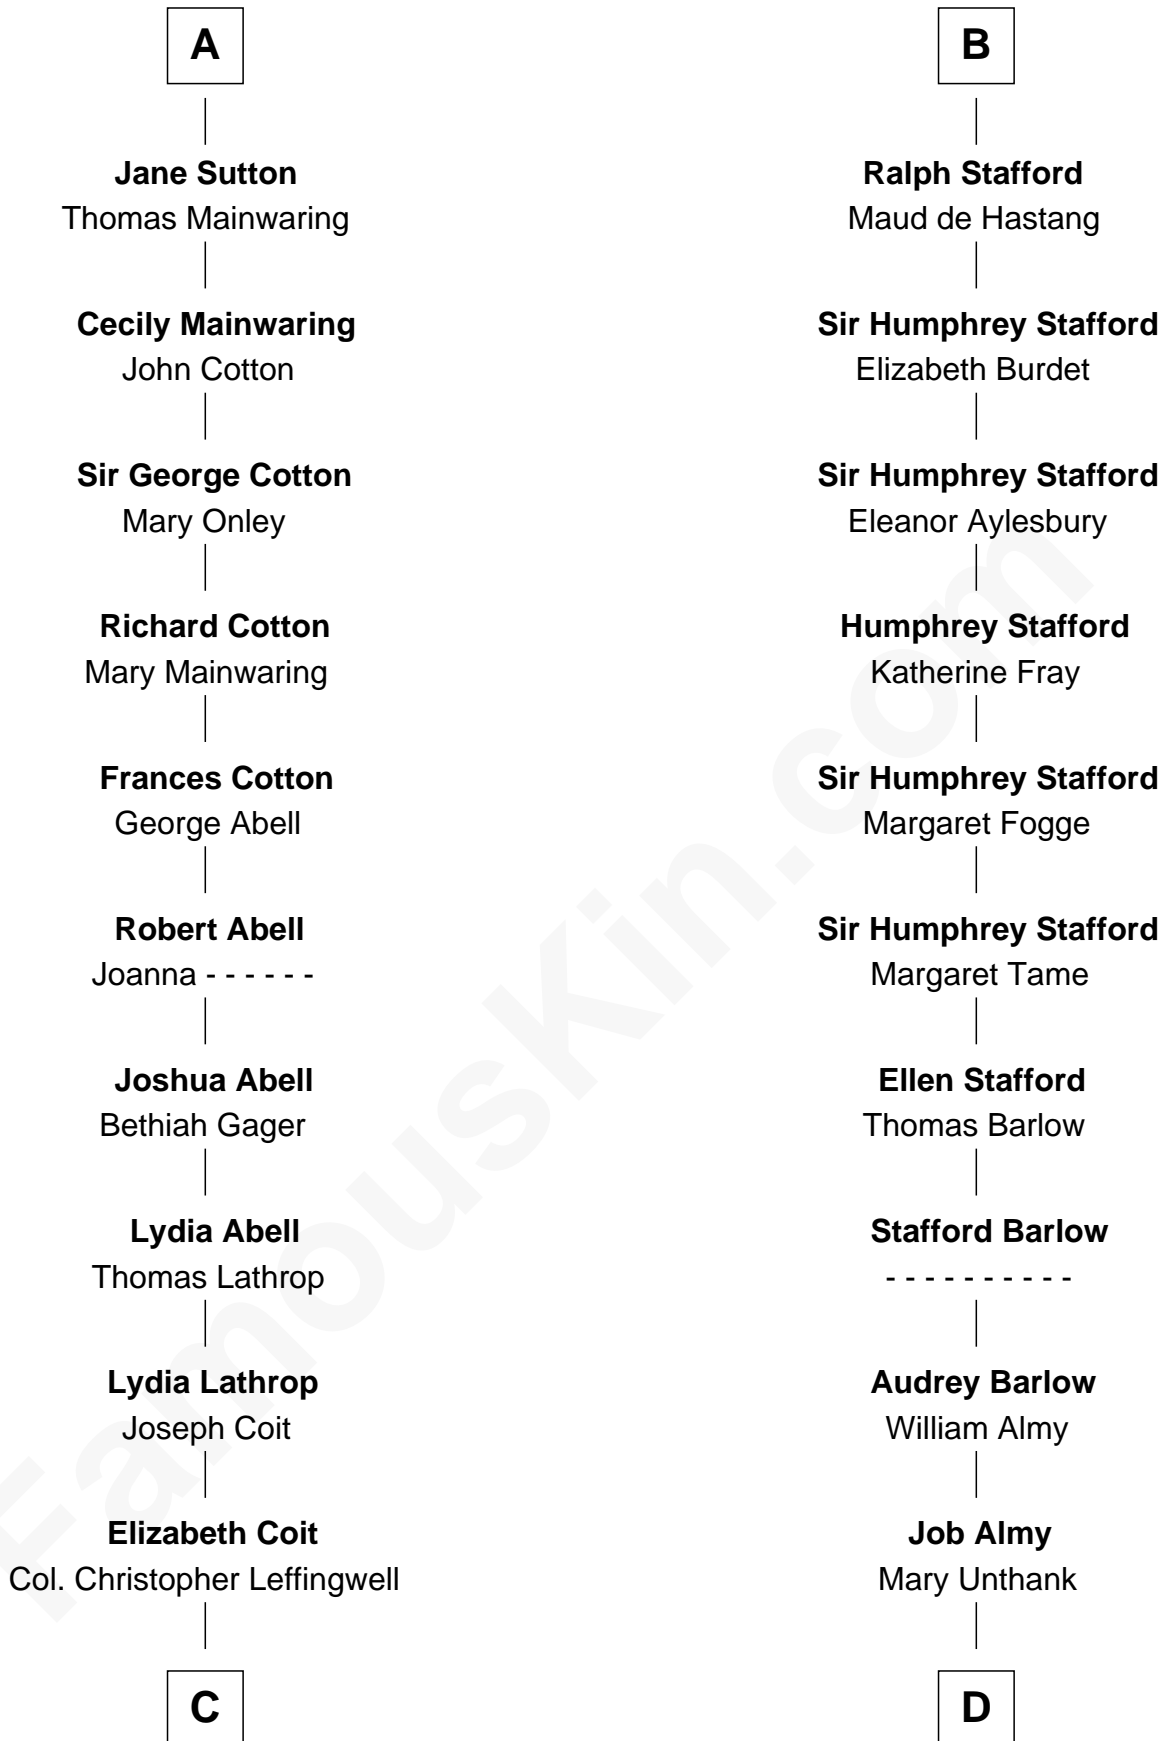

# FamousKin.com Relationship Chart of

**Allen Dulles**

*5th Director of the C.I.A.*

20th cousin 1 time removed of

**Robert Townsend**

*Member of the Culper Spy Ring during the American Revolution*

**Hugh de Kevelioc**  
Bertrade de Montfort

**Agnes of Chester**  
Sir William de Ferrers

**Sir William de Ferrers**  
Margaret de Quincy

**Joan de Ferrers**  
Sir Thomas de Berkeley

**Sir Maurice de Berkeley**  
Eve la Zouche

**Thomas de Berkeley**  
Katherine de Clyvedon

**Sir John Berkeley**  
Elizabeth Betteshorne

**Elizabeth Berkeley**  
Sir John Sutton

**A**

**Mabel of Chester**  
William d'Aubeney

**Nichole d'Aubeney**  
Sir Roger de Somery

**Margaret de Somery**  
Ralph Basset

**Ralph Basset**  
Hawise - - - - -

**Margaret Basset**  
Edmund de Stafford

**Ralph de Stafford**  
Katherine de Hastang

**Margaret Stafford**  
Sir John Stafford

**B**

**C**

**Joanna Leffingwell**

Charles Lathrop