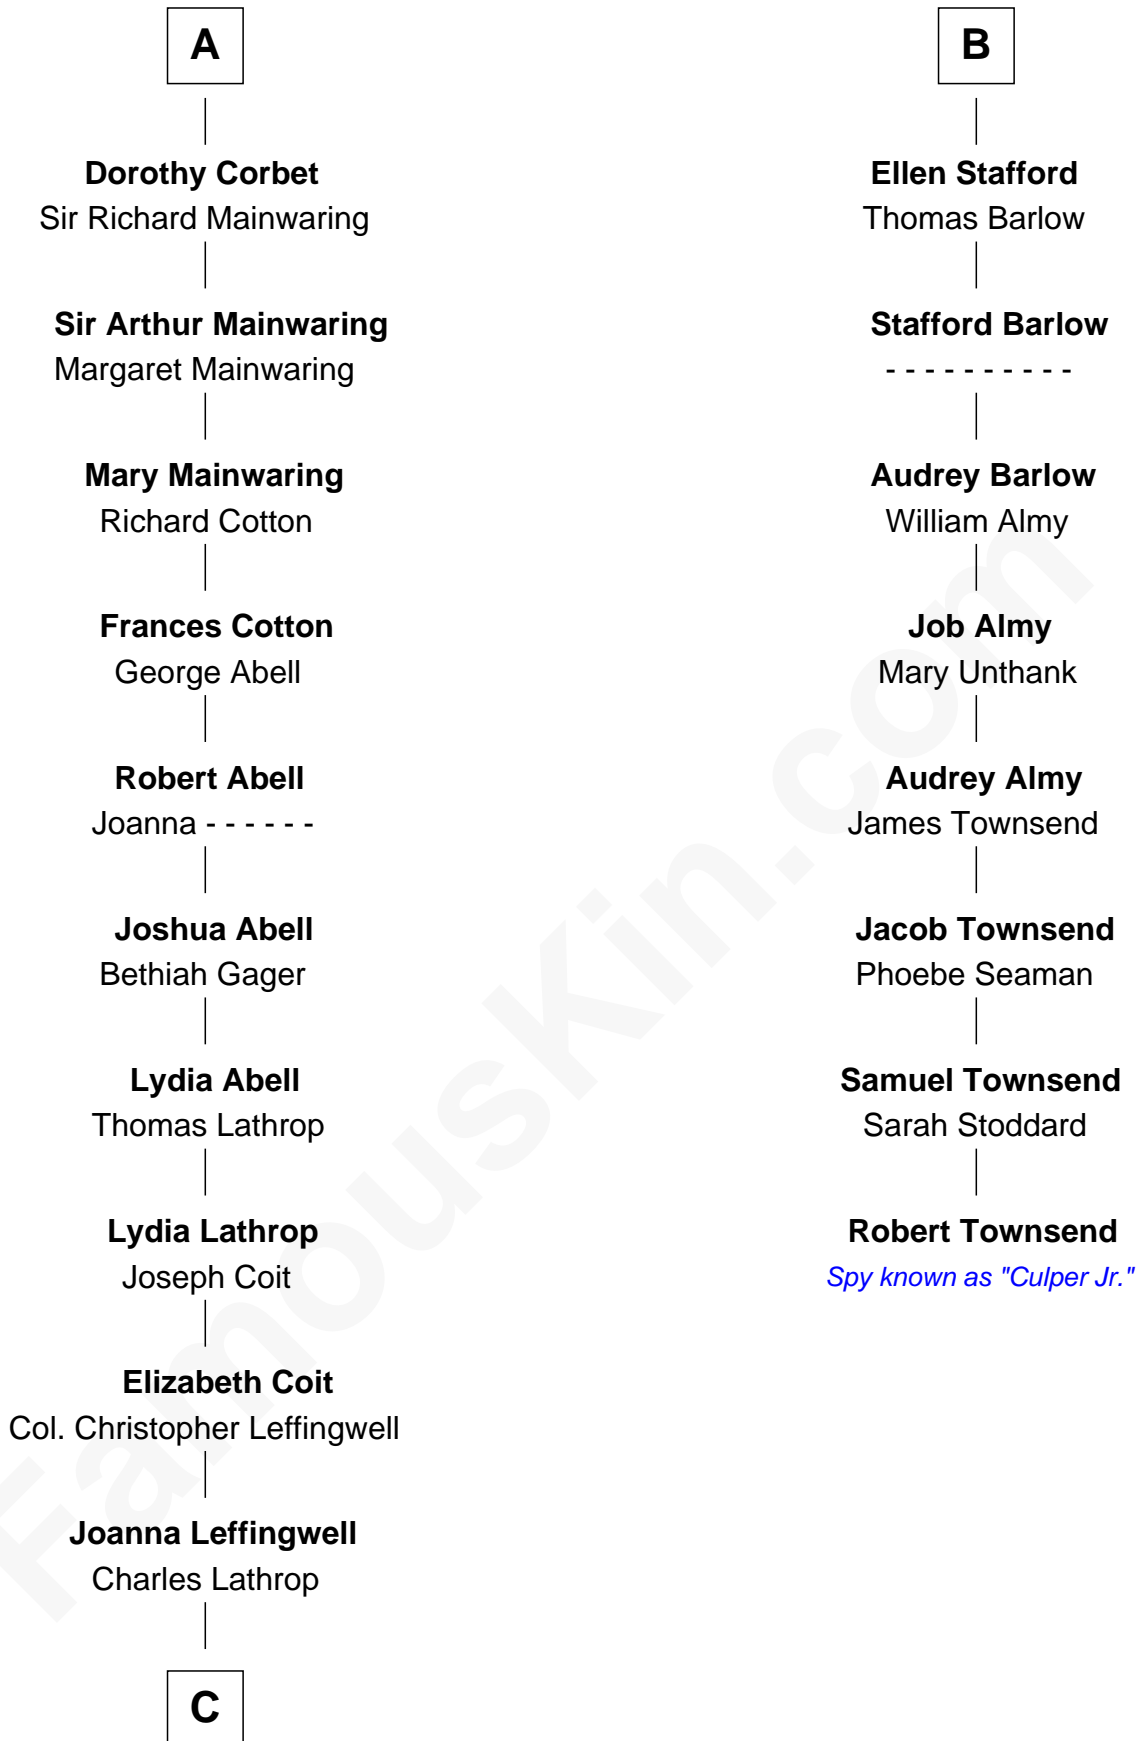

FamousKin.com Relationship Chart of

Allen Dulles

5th Director of the C.I.A.

14th cousin 6 times removed of

Robert Townsend

Member of the Culper Spy Ring during the American Revolution

C

—
Harriet Wadsworth Lathrop

Rev. Miron Winslow

—
Harriet Lathrop Winslow

Rev. John Welsh Dulles

—
Allen Macy Dulles

Edith Foster

—
Allen Dulles

5th Director of the C.I.A.

FamousKin.com