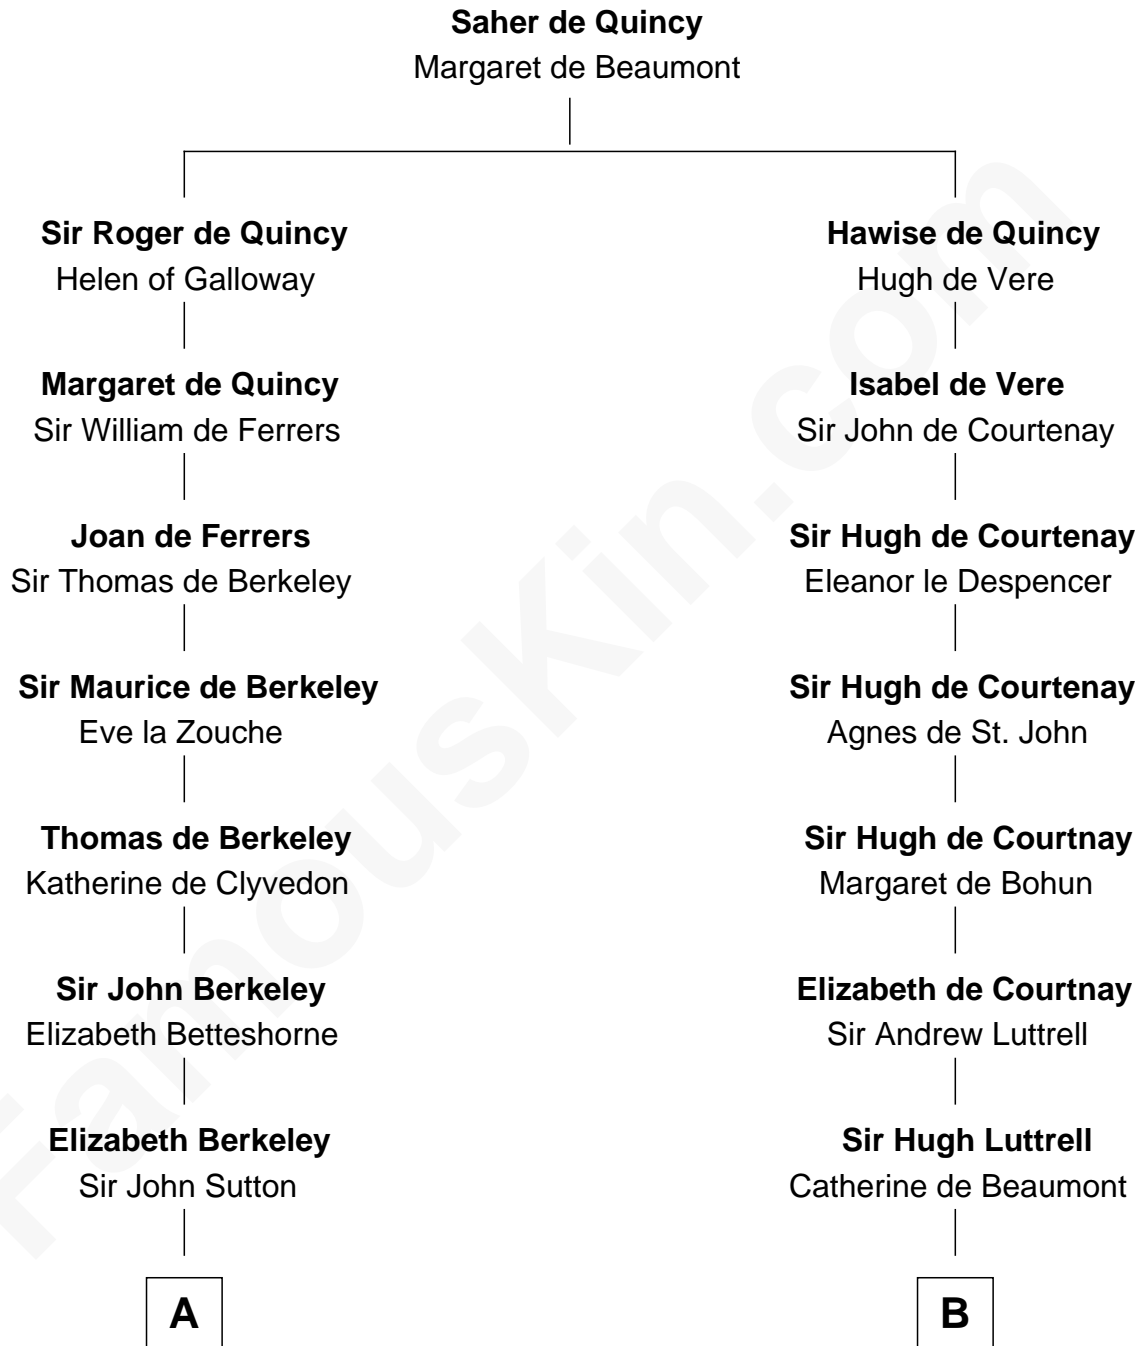

# FamousKin.com Relationship Chart of

**Allen Dulles**

*5th Director of the C.I.A.*

**17th cousin 4 times removed of**

**Caleb Brewster**

*Member of the Culper Spy Ring during the American Revolution*

**C**

—  
**Joanna Leffingwell**

Charles Lathrop

—  
**Harriet Wadsworth Lathrop**

Rev. Miron Winslow

—  
**Harriet Lathrop Winslow**

Rev. John Welsh Dulles

—  
**Allen Macy Dulles**

Edith Foster