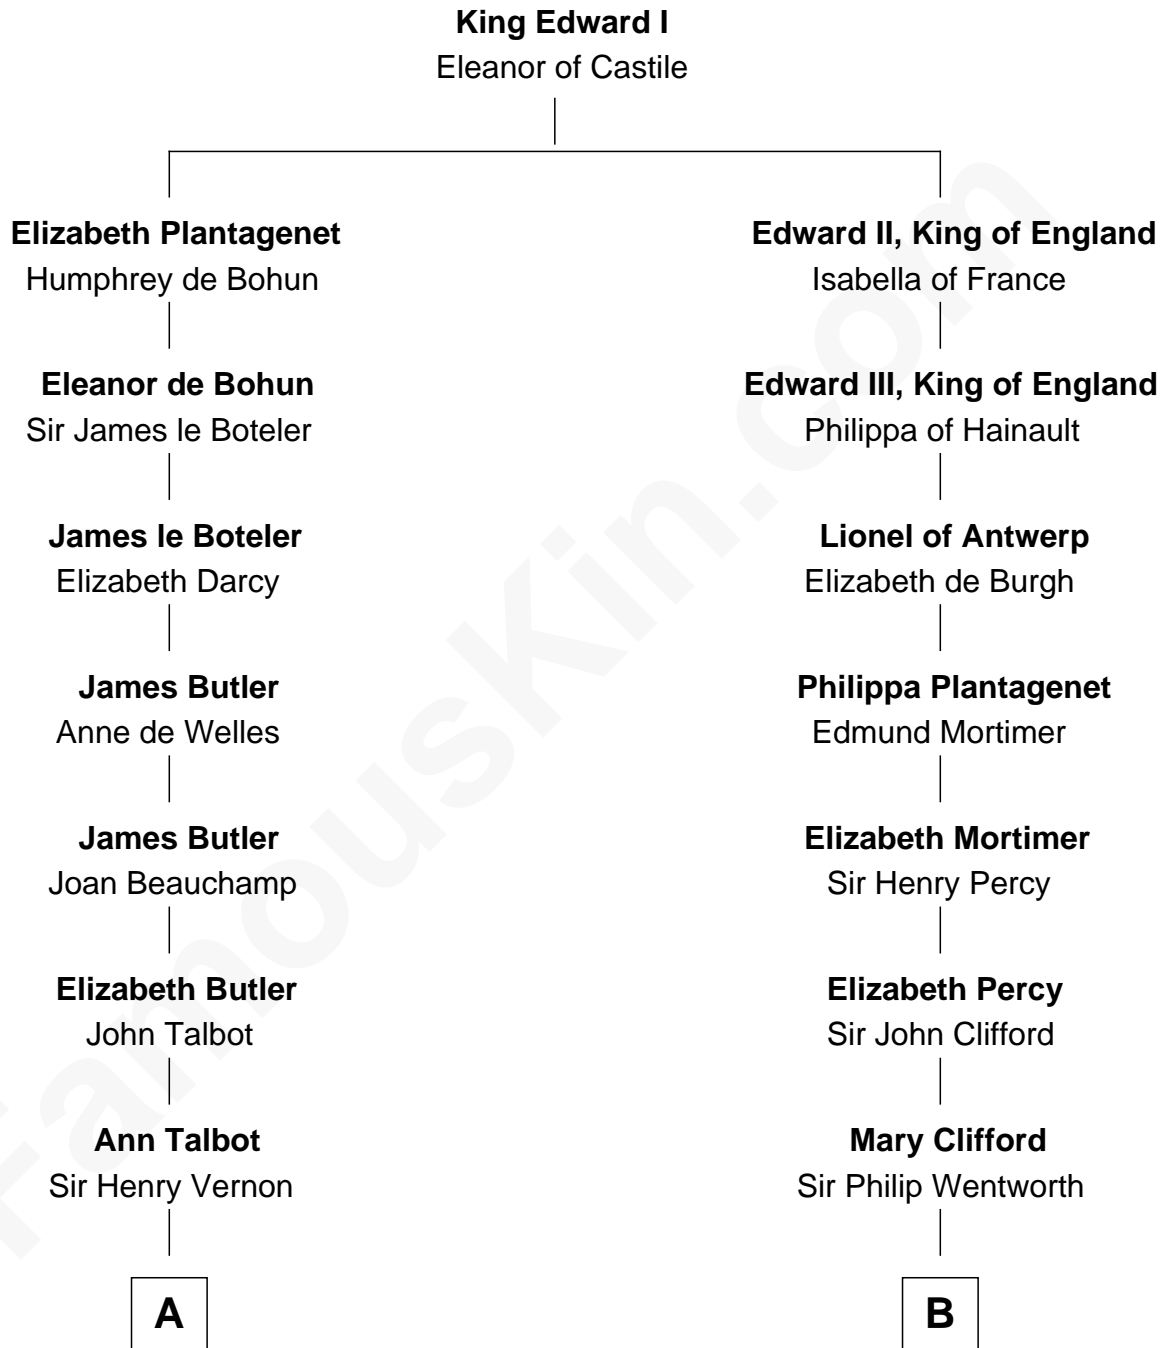

FamousKin.com Relationship Chart of

Allen Dulles

5th Director of the C.I.A.

15th cousin 6 times removed of

Caesar Rodney

Signer of the Declaration of Independence

C

—
Joanna Leffingwell

Charles Lathrop

—
Harriet Wadsworth Lathrop

Rev. Miron Winslow

—
Harriet Lathrop Winslow

Rev. John Welsh Dulles

—
Allen Macy Dulles

Edith Foster

—
Allen Dulles