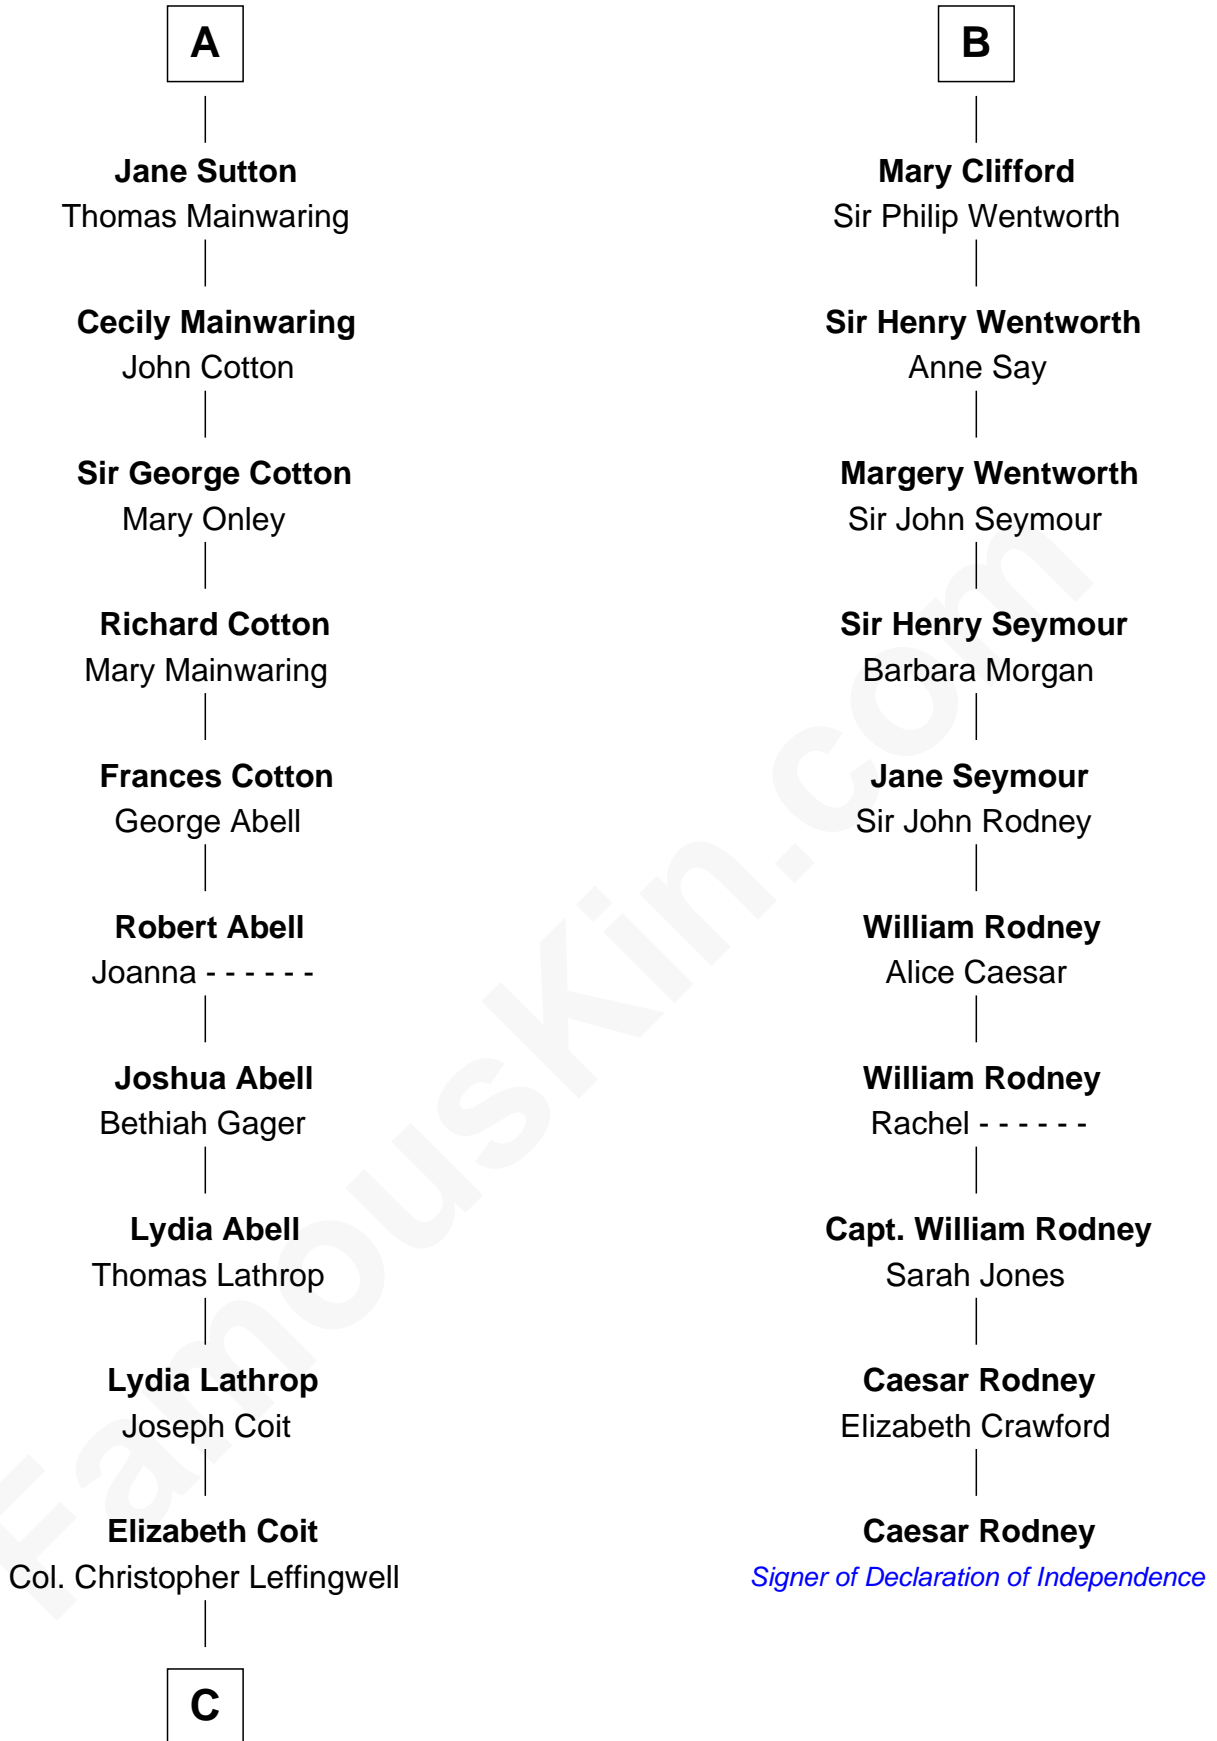

# FamousKin.com Relationship Chart of

**Allen Dulles**

*5th Director of the C.I.A.*

16th cousin 5 times removed of

**Caesar Rodney**

*Signer of the Declaration of Independence*

**C**

—  
**Joanna Leffingwell**

Charles Lathrop

—  
**Harriet Wadsworth Lathrop**

Rev. Miron Winslow

—  
**Harriet Lathrop Winslow**

Rev. John Welsh Dulles

—  
**Allen Macy Dulles**

Edith Foster

—  
**Allen Dulles**