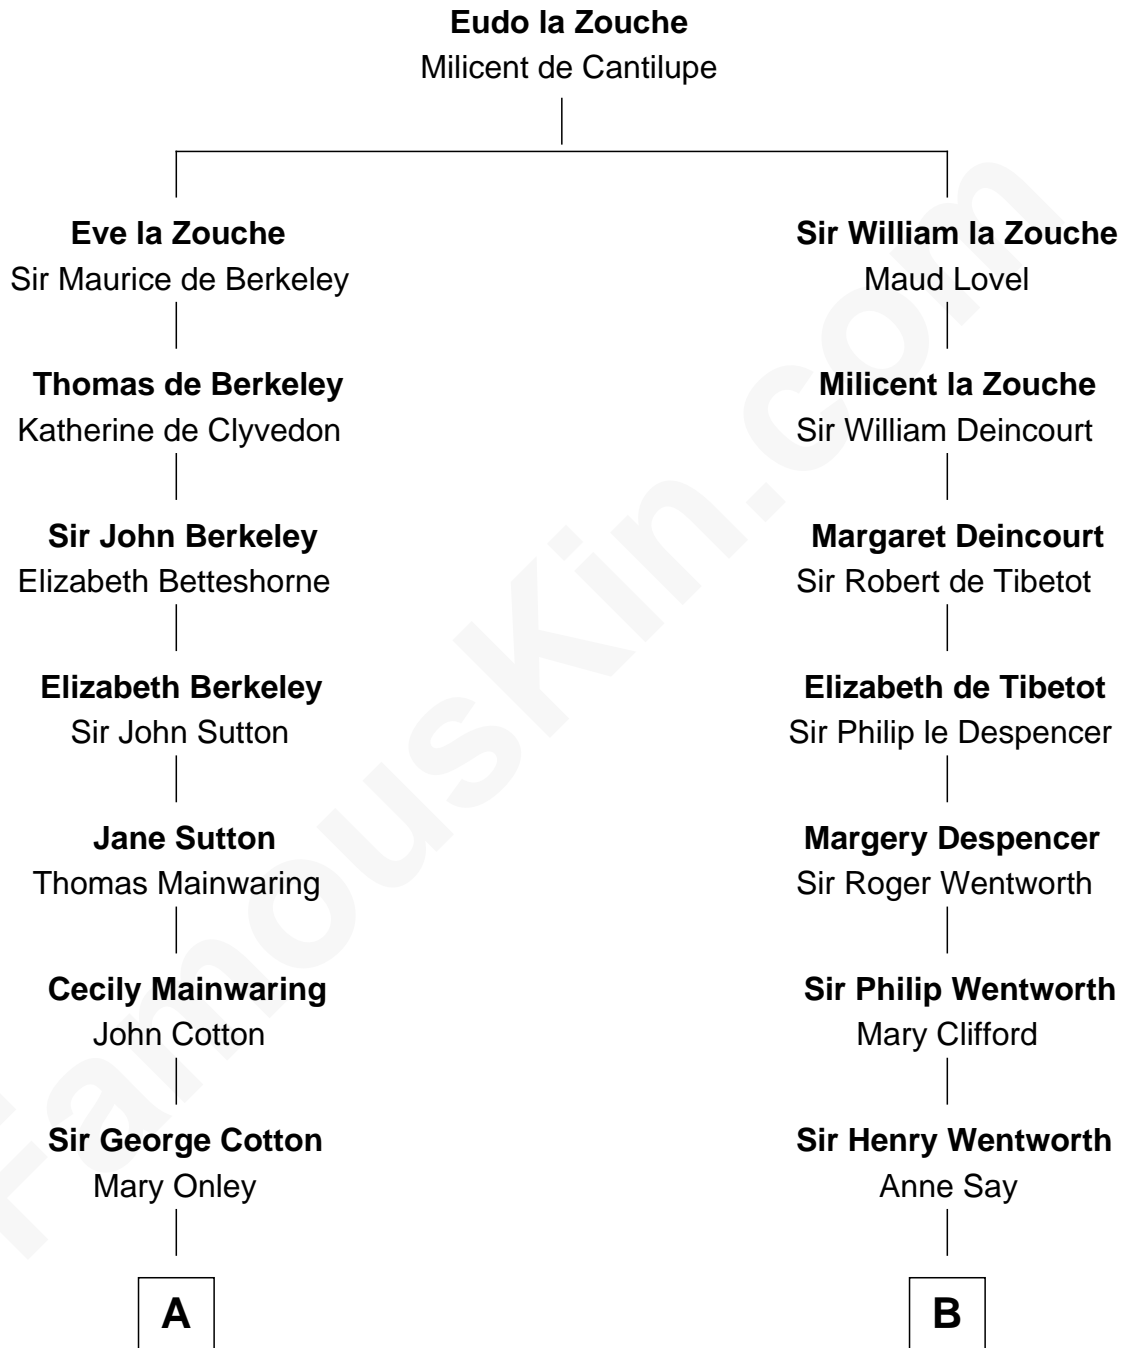

# FamousKin.com Relationship Chart of

**Allen Dulles**

*5th Director of the C.I.A.*

14th cousin 4 times removed of

**Caesar Rodney**

*Signer of the Declaration of Independence*

**C**

Allen Macy Dulles

Edith Foster

Allen Dulles

*5th Director of the C.I.A.*

FamousKin.com