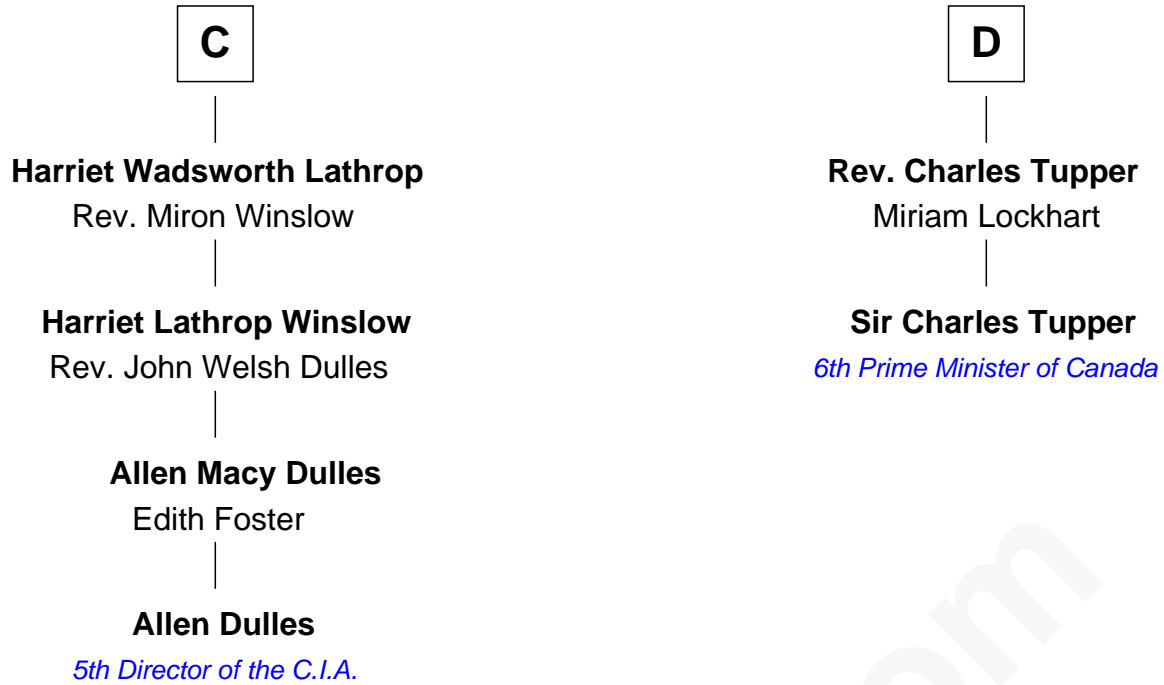

FamousKin.com Relationship Chart of

Allen Dulles

5th Director of the C.I.A.

18th cousin 2 times removed of

Sir Charles Tupper

6th Prime Minister of Canada

Bartholomew de Badlesmere

Margaret de Clare

Sir Robert Hungerford

Eleanor Hungerford

Sir John White

Robert White

Margaret Gainsford

B

FamousKin.com