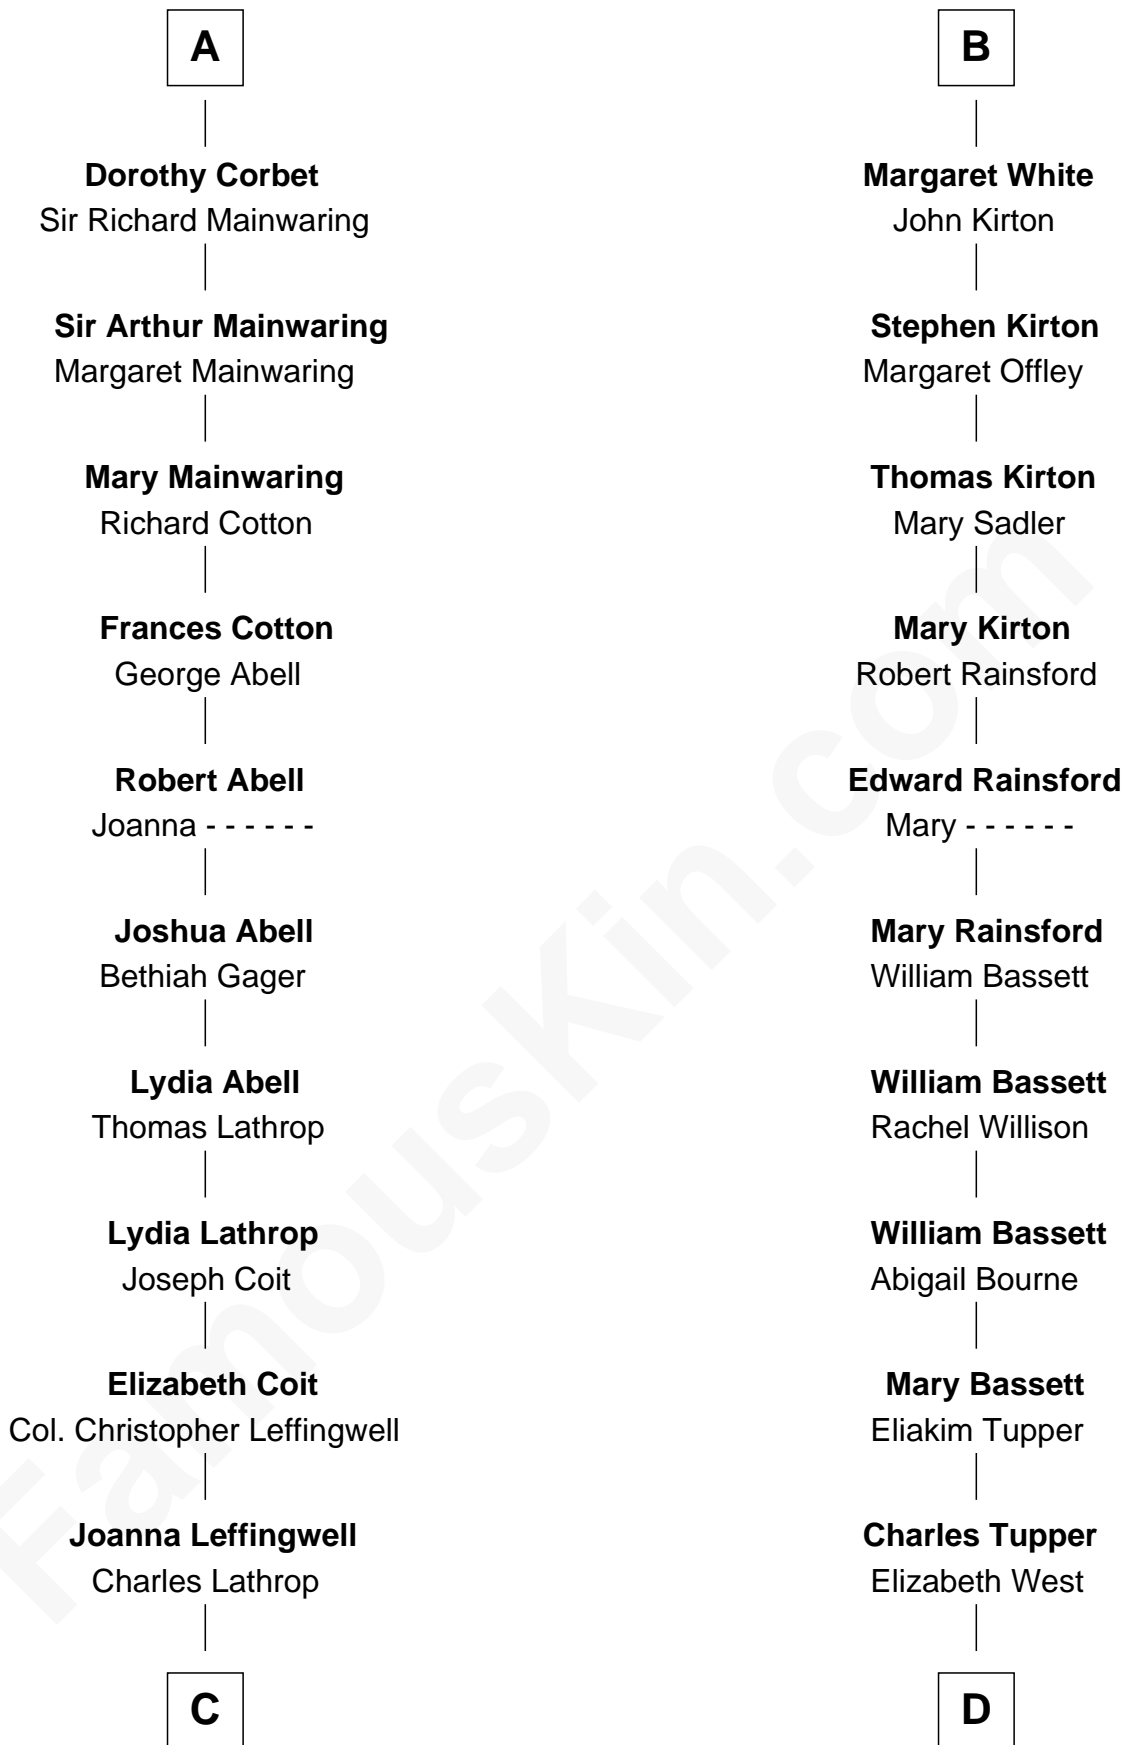

FamousKin.com Relationship Chart of

Allen Dulles

5th Director of the C.I.A.

18th cousin 2 times removed of

Sir Charles Tupper

6th Prime Minister of Canada

Bartholomew de Badlesmere

Margaret de Clare

Margery de Badlesmere

Sir William de Ros

Maud de Roos

John de Welles

Anne de Welles

James Butler

James Butler

Joan Beauchamp

Elizabeth Butler

John Talbot

Ann Talbot

Sir Henry Vernon

Elizabeth Vernon

Sir Robert Corbet

A

Maud de Badlesmere

Sir Robert Hungerford

Eleanor Hungerford

Sir John White

Robert White

Margaret Gainsford

B

FamousKin.com