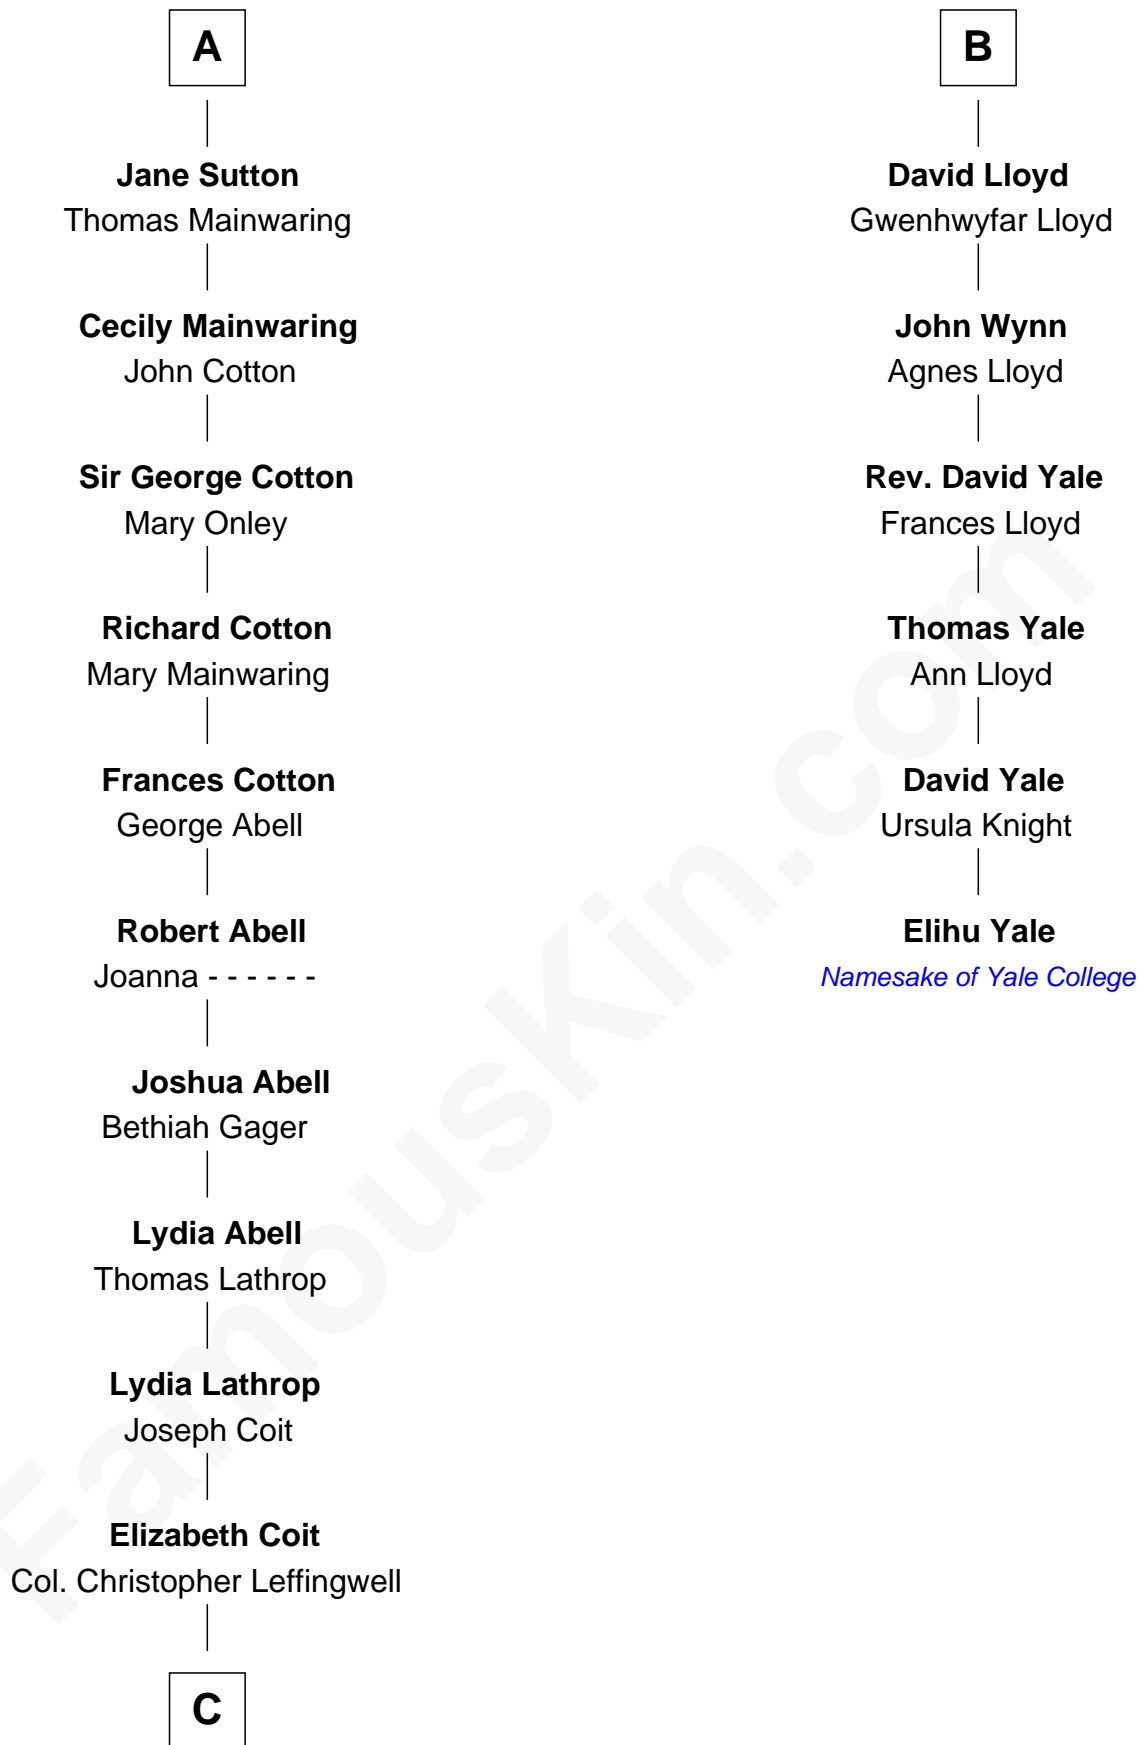

FamousKin.com Relationship Chart of

Allen Dulles

5th Director of the C.I.A.

12th cousin 9 times removed of

Elihu Yale

Benefactor and Namesake of Yale College

C

—
Joanna Leffingwell

Charles Lathrop

—
Harriet Wadsworth Lathrop

Rev. Miron Winslow

—
Harriet Lathrop Winslow

Rev. John Welsh Dulles

—
Allen Macy Dulles

Edith Foster

—
Allen Dulles