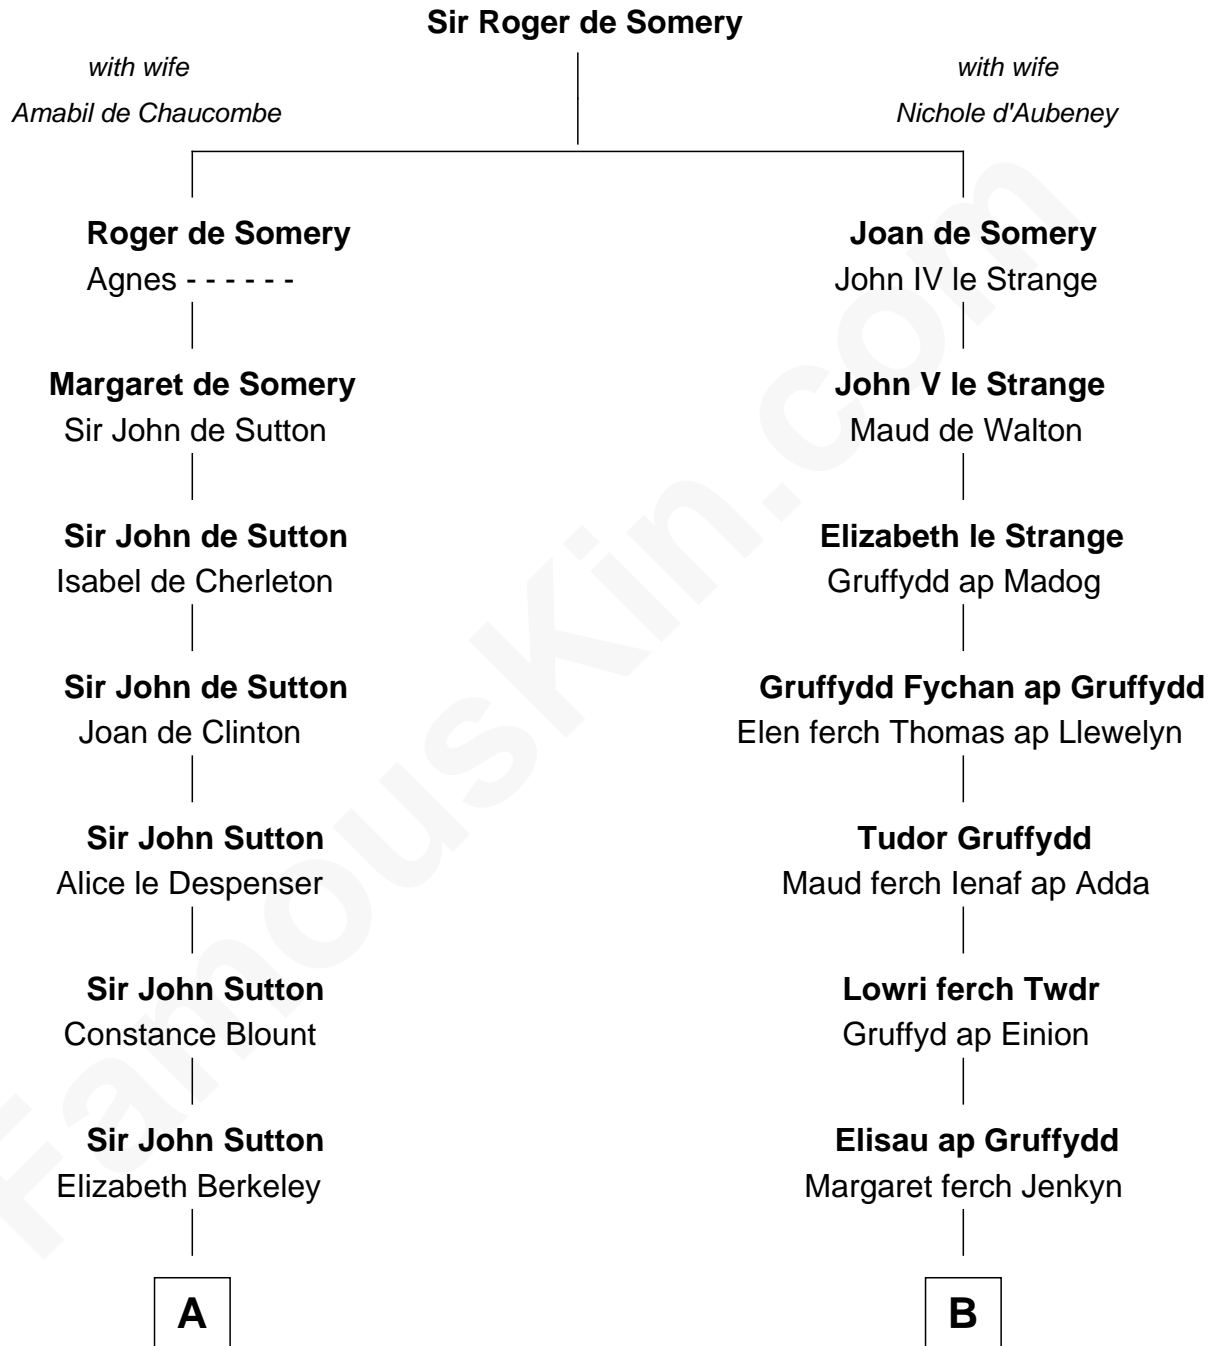

FamousKin.com Relationship Chart of

Allen Dulles

5th Director of the C.I.A.

12th cousin 9 times removed of

Elihu Yale

Benefactor and Namesake of Yale College

C

—
Joanna Leffingwell

Charles Lathrop

—
Harriet Wadsworth Lathrop

Rev. Miron Winslow

—
Harriet Lathrop Winslow

Rev. John Welsh Dulles

—
Allen Macy Dulles

Edith Foster

—
Allen Dulles