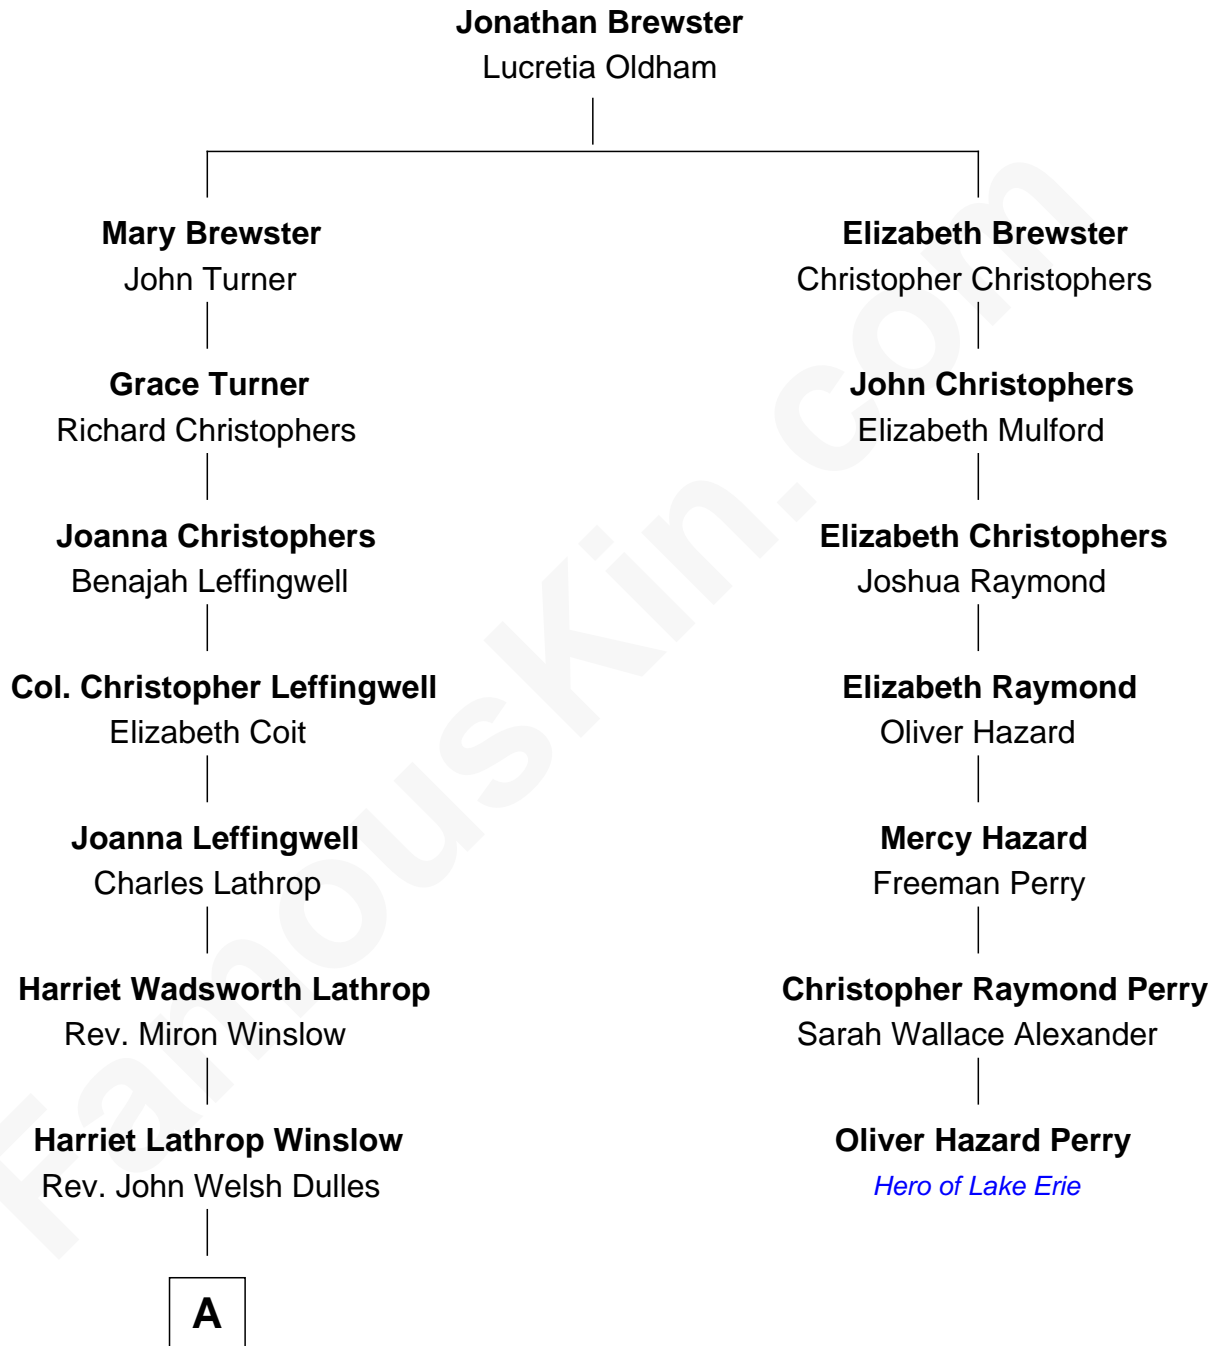

# FamousKin.com Relationship Chart of

**Allen Dulles**

*5th Director of the C.I.A.*

6th cousin 2 times removed of

**Oliver Hazard Perry**

*Hero of Lake Erie during the War of 1812*

**A**

Allen Macy Dulles

Edith Foster

Allen Dulles

*5th Director of the C.I.A.*

FamousKin.com