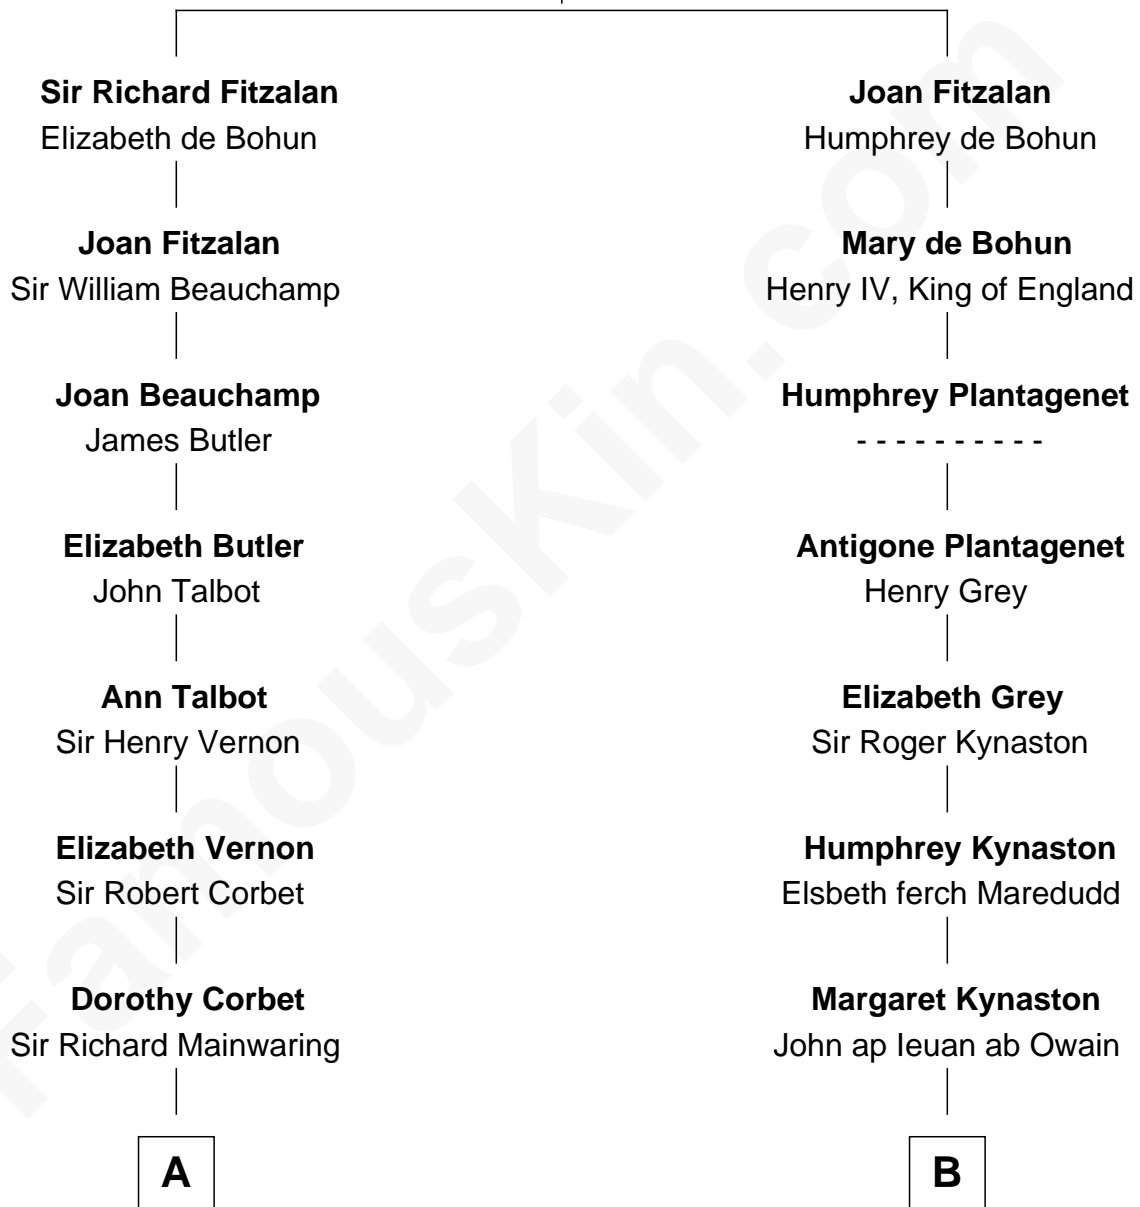

FamousKin.com Relationship Chart of

Allen Dulles

5th Director of the C.I.A.

19th cousin 1 time removed of

Christopher Reeve

Movie Actor

Richard Fitzalan
Eleanor Plantagenet

C